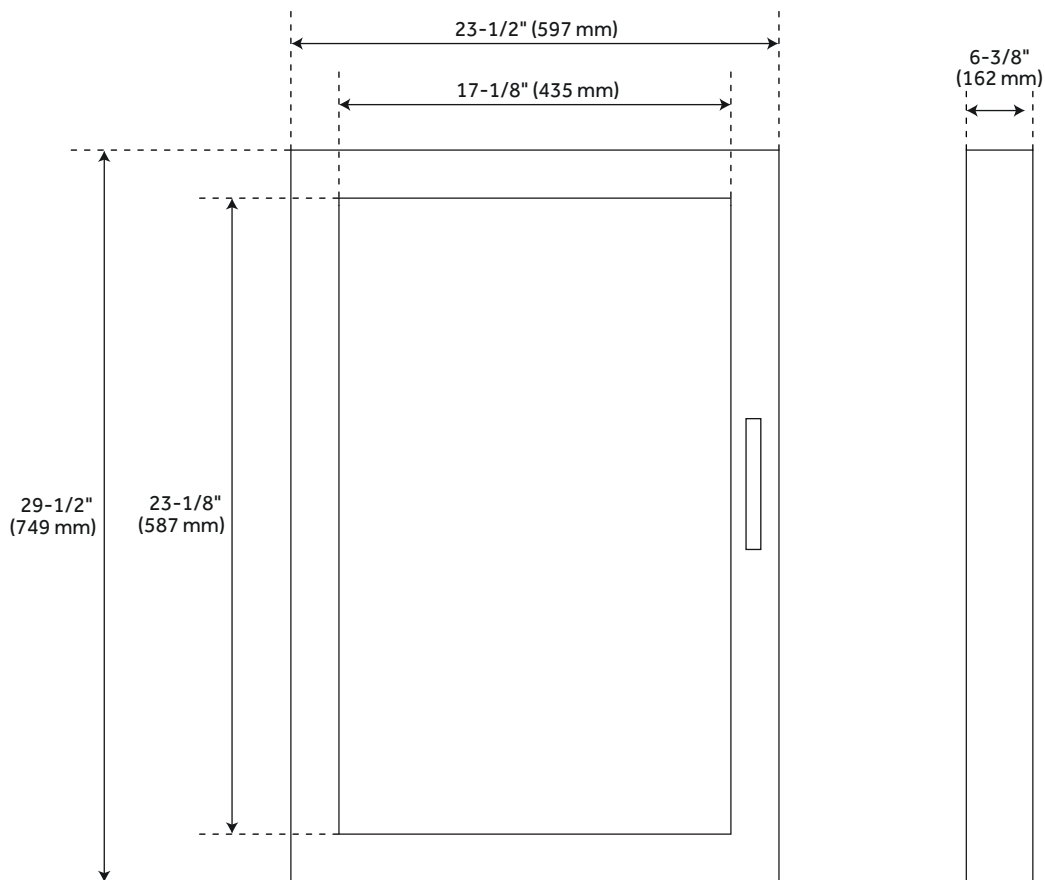

## FEATURES

Features: Mirrored  
Material: Wood  
Design: Modern  
Mirror Shape: Rectangle  
Number of Doors: 1  
Mounting Hardware Included: Yes  
Assembly Required: No  
Door Opens: Left-Hand  
Number of Shelves: 2  
Adjustable Shelves: Yes

## CONTENTS

23" MIRROR ..... PAGE 2

REVISED 06/29/2021

## FEATURES

- Width: 23-1/2"
- Height: 29-1/2"
- Depth: 6-3/8"
- Mirror Only Width: 17-1/8"
- Mirror Only Height: 23-1/8"
- Mounting Centers: 19-5/8"

## PRODUCT IMAGE

All dimensions and specifications are nominal and may vary. Use actual products for accuracy in critical situations.

PAGE 2