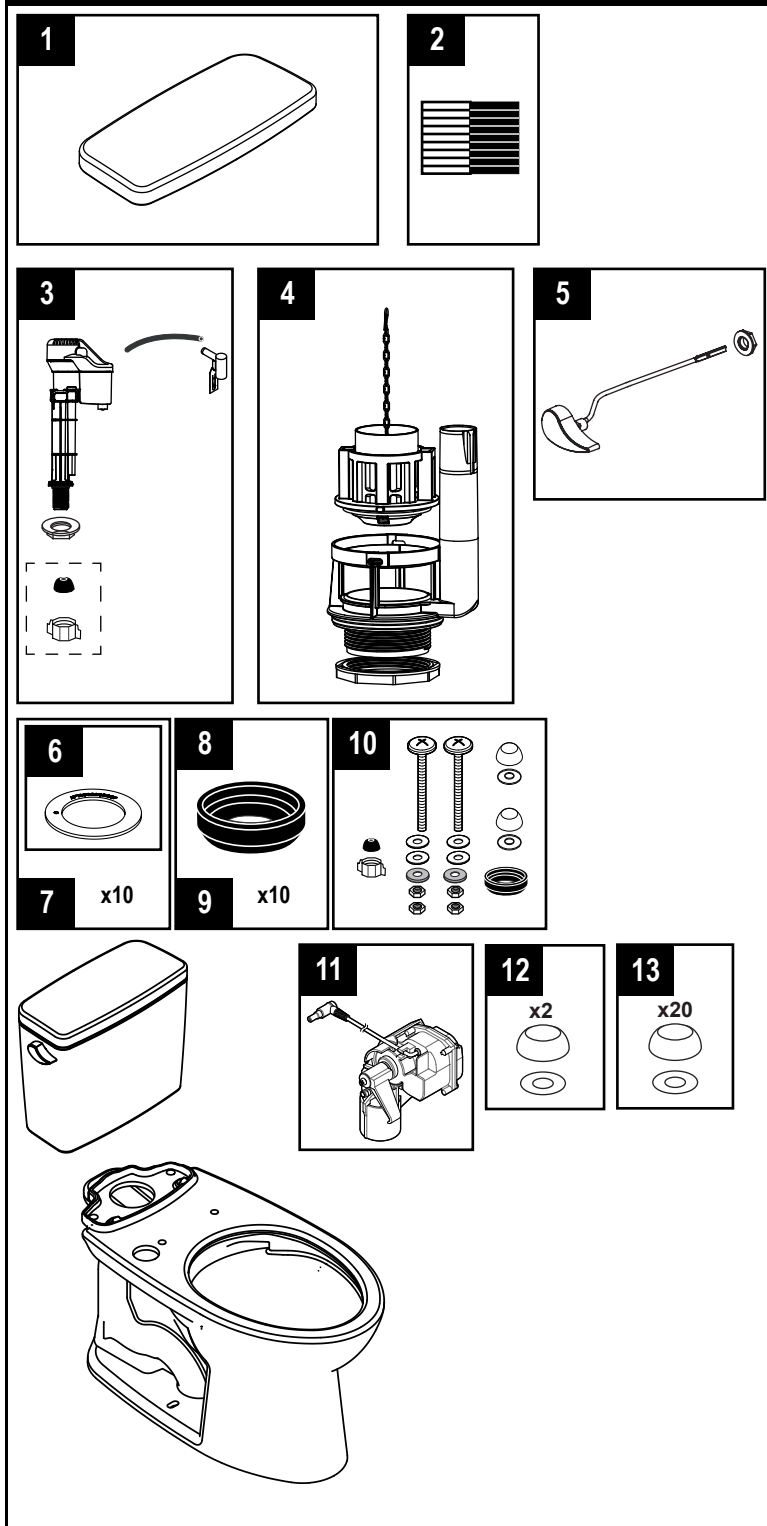

**Drake®
1.6 Gpf Toilet, Elongated
TORNADO FLUSH®, Universal Height,
(including CEFIONTECT®)**

Item	Part	Description
1	TCU776CR#01	Tank Lid w/ Velcro Tape - Cotton
	TCU776CR#03	Tank Lid w/ Velcro Tape - Bone
	TCU776CR#11	Tank Lid w/ Velcro Tape - Colonial White
	TCU776CR#12	Tank Lid w/ Velcro Tape - Sedona Beige
	TCU776CR#51	Tank Lid w/ Velcro Tape - Ebony
2	THU107	Velcro Tape
3	TSU708	Fill Valve Assembly
4	THU826-A	Flush Valve Assembly, 1.6 GPF
5	THU808#CP-A	Trip Lever Handle - Chrome Plated
	THU808#PN-A	Trip Lever Handle - Polished Nickel
	THU808#BN-A	Trip Lever Handle - Brushed Nickel
	THU808#PB-A	Trip Lever Handle - Polished Brass
	THU808#RB-A	Trip Lever Handle - Oil Rubbed Bronze
	THU808#01-A	Trip Lever Handle - Cotton
	THU808#03-A	Trip Lever Handle - Bone
	THU808#11-A	Trip Lever Handle - Colonial White
	THU808#12-A	Trip Lever Handle - Sedona Beige
	THU808#51-A	Trip Lever Handle - Ebony
6	THU407	Flush Valve Seal Gasket - 1pc
7	THU370	Flush Valve Seal Gasket - 10pc
8	9BU024E	Tank to Bowl Gasket - 1pc
9	THU131	Tank to Bowl Gasket - 10pc
10	THU828#01-A	Tank to Bowl Mounting Hardware - Cotton
	THU828#03-A	Tank to Bowl Mounting Hardware - Bone
	THU828#11-A	Tank to Bowl Mounting Hardware - Colonial White
	THU828#12-A	Tank to Bowl Mounting Hardware - Sedona Beige
	THU828#51-A	Tank to Bowl Mounting Hardware - Ebony
11	THU767	Autoflush Unit
12	THU044S#XX	Bolt Cap Set - (1 Toilet)
13	THU098#XX	Bolt Cap Set - (10 Toilets)

Note:

#XX denotes the following color code: #01, #03, #11, #12 & #51

Product Number Explanations

Two-Piece Toilet	Tank	Bowl
(CST) Gravity Type Toilet	(ST) Tank	(C) Bowl
(MS) Toilet & Seat Combo	(776) Model	(776) Model
(MW) Toilet & WASHLET® Combo	(S) 1.6 Gpf	(C) TORNADO FLUSH®
(SS) Seat (SW) WASHLET® (776) Model	(A) AUTO FLUSH	(G) CEFIONTECT®
(C) TORNADO FLUSH®		(T40) WASHLET®+
(S) 1.6 Gpf		
(G) CEFIONTECT®		