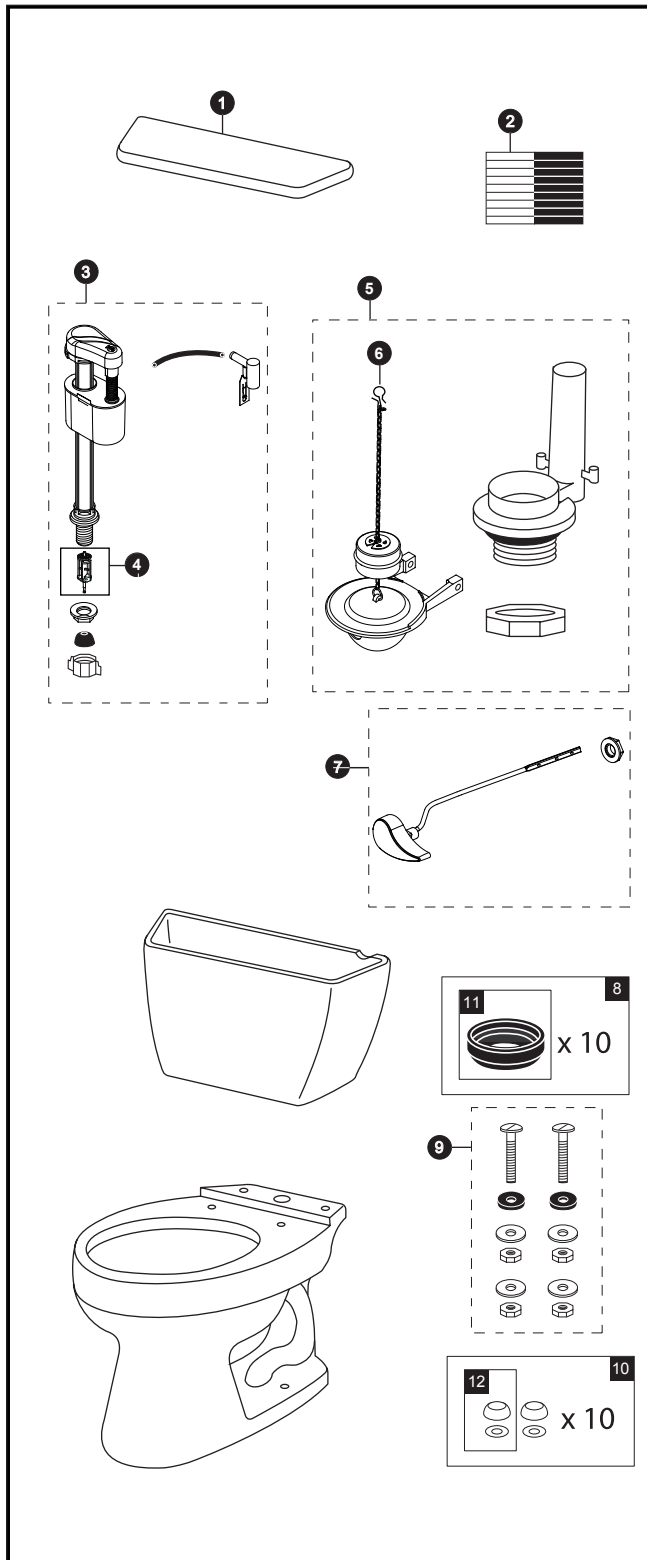

CST743E

CST743E
ST743E
C743E

Drake® 1.28 Gpf Toilet, Round, E-Max®, 12" Rough-In

Item	Part	Description
1	TCU743CRE#01 TCU743CRE#03 TCU743CRE#11 TCU743CRE#12 TCU743CRE#51	Tank Lid w/ Velcro Tape Tank Lid w/ Velcro Tape Tank Lid w/ Velcro Tape Tank Lid w/ Velcro Tape Tank Lid w/ Velcro Tape
2	THU107	Velcro Tape
3	TSU33A	Fill Valve
4	THU229	Fill Valve Filter
5	THU252W-A	Flush Valve Assembly w/ Flapper
6	THU277S	Flapper w/ Float & Chain
7	THU068#01 THU068#03 THU068#11 THU068#12 THU068#51 THU068#CP THU068#BN THU068#RB THU068#PB THU068#PN THU068#RS THU068#BL	Trip Lever Trip Lever Trip Lever Trip Lever Trip Lever Trip Lever Trip Lever Trip Lever Trip Lever Trip Lever Trip Lever Trip Lever
8	THU131	Tank to Bowl Gaskets (for 10 toilets)
9	TSU01D	Tank Mounting Kit
10	THU098#01 THU098#03 THU098#51	Bolt Cap Sets (for 10 toilets) for #01 & #11 Bolt Cap Sets (for 10 toilets) for #03 & #12 Bolt Cap Sets (for 10 toilets)
11	9BU014E	2" Tank to Bowl Gaskets (for 1 toilet)
12	THU044#01 THU044#03 THU044#51	Bolt Cap Set (for 1/2 Toilet) for #01 & #11 Bolt Cap Set (for 1/2 Toilet) for #03 & #12 Bolt Cap Set (for 1/2 Toilet)

Product Number Explanations

Two-Piece Toilet

(CST) Gravity Type Toilet
(743) Model
(E) E-Max™

Tank

(ST) Tank
(743) Model

Bowl

(C) Bowl
(743) Model
(E) E-Max™

Colors

(#01) Cotton
(#03) Bone
(#11) Colonial White
(#12) Sedona Beige
(#51) Ebony

Finishes

(#CP) Chrome Plated
(#PB) PVD Polished Brass
(#BN) PVD Brushed Nickel
(#RB) PVD Oil Rubbed Bronze
(#PN) PVD Polished Nickel
(#RS) Rose Bronze
(#BL) Black Nickel