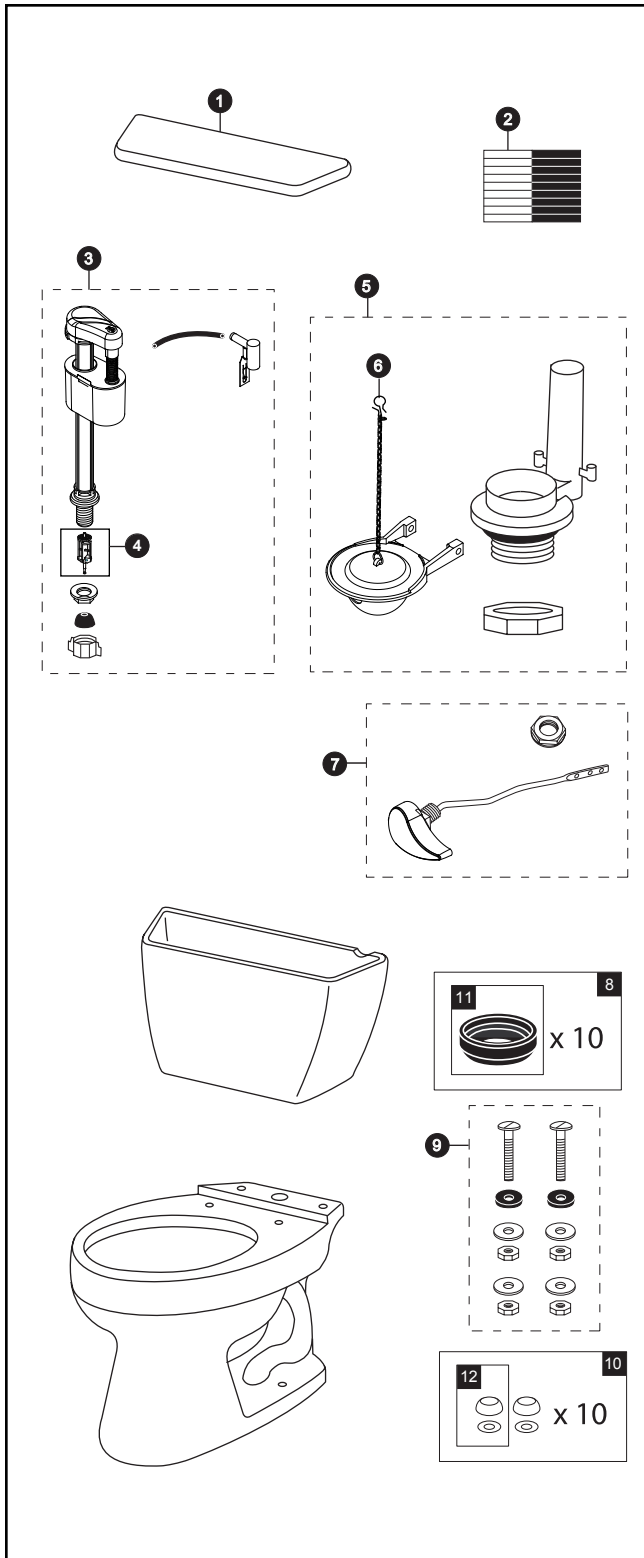

CST743S

CST743S
ST743S
C743S

Drake®
1.6 Gpf Toilet, Round,
G-Max®, 12" Rough-In

Actual product may differ slightly from illustration.

Item	Part	Description
1	TCU743CR#01	Tank Lid w/ Velcro Tape
	TCU743CR#03	Tank Lid w/ Velcro Tape
	TCU743CR#04	Tank Lid w/ Velcro Tape
	TCU743CR#11	Tank Lid w/ Velcro Tape
	TCU743CR#12	Tank Lid w/ Velcro Tape
	TCU743CR#51	Tank Lid w/ Velcro Tape
2	THU107	Velcro Tape
3	TSU24A	Fill Valve
4	THU229	Fill Valve Filter
5	THU129W-A	Flush Valve
6	THU175S	Flapper w/ Chain
7	THU068#01	Trip Lever
	THU068#03	Trip Lever
	THU068#04	Trip Lever
	THU068#11	Trip Lever
	THU068#12	Trip Lever
	THU068#51	Trip Lever
	THU068#BL	Trip Lever
	THU068#BN	Trip Lever
	THU068#CP	Trip Lever
	THU068#PB	Trip Lever
	THU068#PN	Trip Lever
	THU068#RB	Trip Lever
	THU068#RS	Trip Lever
8	THU131	Tank to Bowl Gaskets (for 10 toilets)
9	TSU01D	Tank Mounting Kit
10	THU098#01	Bolt Cap Sets (for 10 toilets) for #01 & #11
	THU098#03	Bolt Cap Sets (for 10 toilets) for #03 & #12
	THU098#04	Bolt Cap Sets (for 10 toilets)
	THU098#51	Bolt Cap Sets (for 10 toilets)
11	9BU024E	3" Tank to Bowl Gaskets (for 10 toilets)
12	THU044#01	Bolt Cap Sets (for 10 toilets) for #01 & #11
	THU044#03	Bolt Cap Sets (for 10 toilets) for #03 & #12
	THU044#04	Bolt Cap Sets (for 10 toilets)
	THU044#51	Bolt Cap Sets (for 10 toilets)

Product Number Explanations

Two-Piece Toilet
(CST) Gravity Type Toilet
(743) Model
(S) G-Max®

Tank
(ST) Tank
(743) Model
(S) G-Max®

Bowl
(C) Bowl
(743) Model
(S) G-Max®

Colors

(#01) Cotton
(#03) Bone
(#04) Gray
(#11) Colonial White
(#12) Sedona Beige
(#51) Ebony