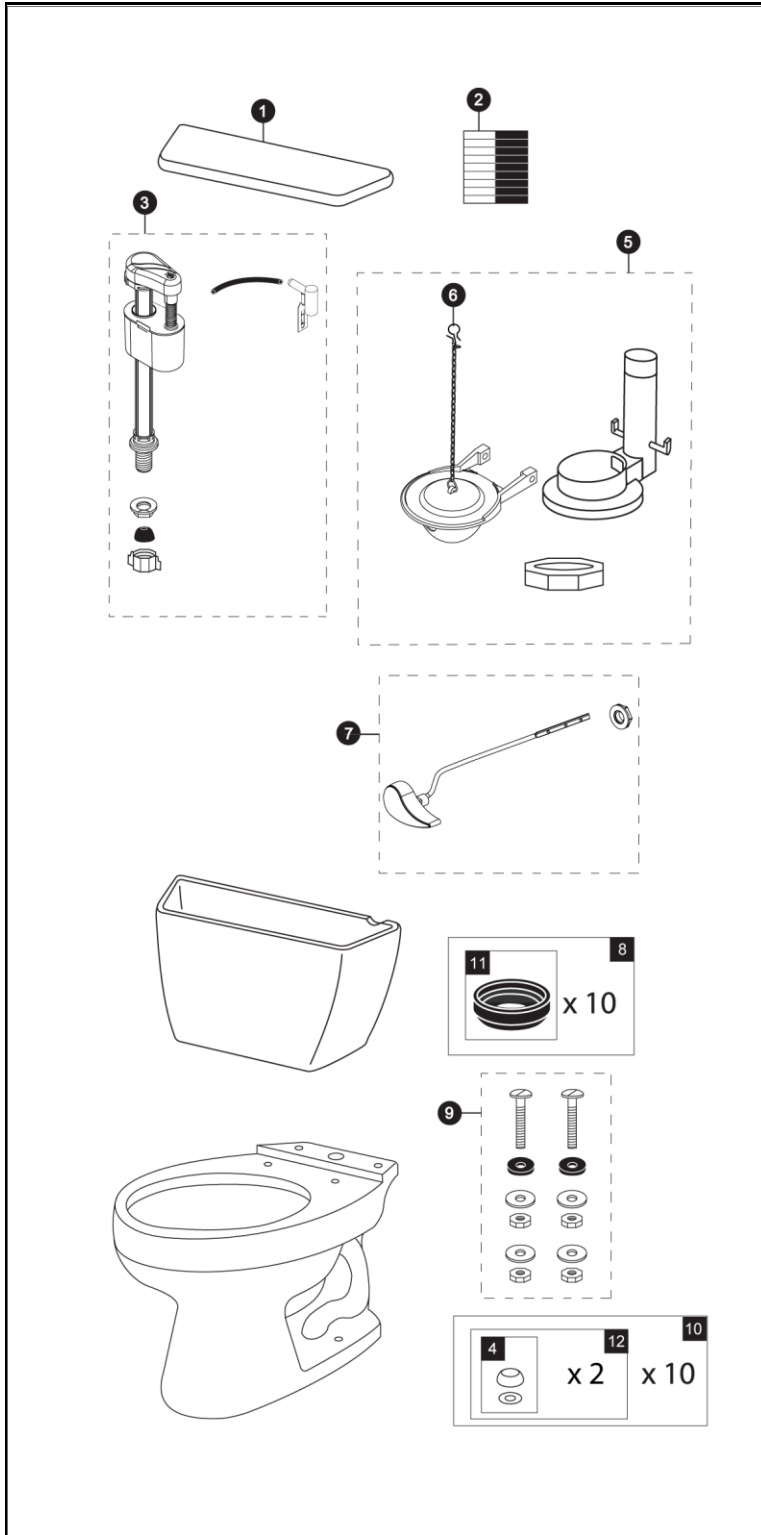

CST744EF.10
ST743E
CT744EF.10

Drake® 1.28 Gpf Toilet, Elongated, E-Max®, 10" Rough-In Universal Height

Item	Part	Description
1	TCU743CRE#01	Tank Lid w/ Velcro - Cotton
2	THU107	Velcro Tape
3	TSU53A	Fill Valve
4	THU044#01	Bolt Cap Set - Cotton
5	THU252P-A	Fill Valve
6	THU499S	Flapper w/ Chain
7	THU068#01 THU068#CP THU068#BN THU068#PN	Trip Lever - Cotton Trip Lever - Chrome Plated Trip Lever - Brushed Nickel Trip Lever - Polished Nickel
8	THU131	Tank to Bowl Gaskets (10 pieces)
9	TSU01D	Tank Mounting Kit
10	THU098#01	Bolt Cap Sets - Cotton (20 pieces)
11	9BU024E	3" Tank to Bowl Gasket
12	THU044S#01	Bolt Cap Set - Cotton (2 pieces)

Note:

Product Number Explanations

Two-Piece Toilet	Tank	Bowl
(CST) Gravity Type Toilet (744) Model (E) E-Max® (F) Universal Height (.10) 10" Rough-In	(ST) Tank (743) Model (E) E-Max®	(C) Bowl (744) Model (E) E-Max® (F) Universal Height (.10) 10" Rough-In