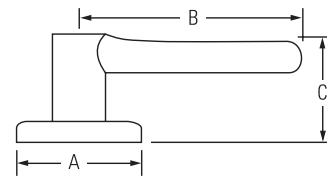

**Half Dummy Trim, Surface Mounted:** For doors where only a pull is required. No operation.

# Dimensions

Design	A	B	C	C (Keyed)
Casey Round Rose	2 5/8" (67 mm)	4 1/10" (104 mm)	2 2/5" (61 mm)	2 7/16" (62 mm)
Casey Square Rose	2 5/8" (67 mm)	4 1/10" (104 mm)	2 2/5" (61 mm)	2 7/16" (62 mm)

**Kwikset's SmartKey Security™** provides homeowners with the superior security that is resistant to a variety of advanced break-in methods.