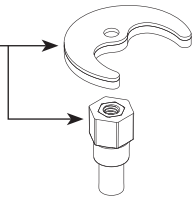

M•POWER®	
Modern Style	
Electronic Soap Dispenser	
MODEL	FINISH
8560	Chrome

Spacer, Gasket, and
Mounting Stud
*(For use with top mounted
sink lip heights up to
approximately 13/16 in.)*

181149

Soap Tube, O-ring,
Spout Barb, & Soap Net
(Tube Sheathing not included)

182417

Soap Net
182418

Wire Vandal Sheathing
182420

Mounting Bracket,
Vandal Shield &
Mounting Hardware
(Key included)

182416

Soap Vandal Sheathing
(Soap Tube not included)

182419

Mounting Hardware

146190

Soap Dispenser –
Sensor, Bracket, & Screw
*(Only for use with
Soap Dispenser)*

182422

Installation Tool

118305

Electronics Box

182415

Non-drip Foam Soap Pump