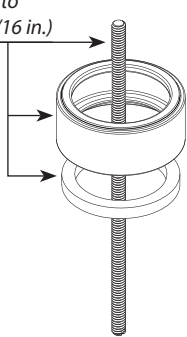

146190

Soap Dispenser –
Sensor, Bracket, & Screw
*(Only for use with
Soap Dispenser)*

182422

Installation Tool

118305

Electronics Box

182415

D-Cell Battery Box
(Batteries not included)

182421

Non-drip Foam Soap Pump

182413

1500mL Soap Bottle

182414

AC Conversion Kit

- AC Transformer
(up to 8 devices)
104630
- Faucet AC Connector
(1 per device)
182538

■ Order by Part Number

M•POWER®	
Modern Style	
Electronic Soap Dispenser	
MODEL	FINISH
8560	Chrome

Spacer, Gasket, and
Mounting Stud
*(For use with top mounted
sink lip heights up to
approximately 13/16 in.)*

181149

Soap Tube, O-ring,
Spout Barb, & Soap Net
(Tube Sheathing not included)