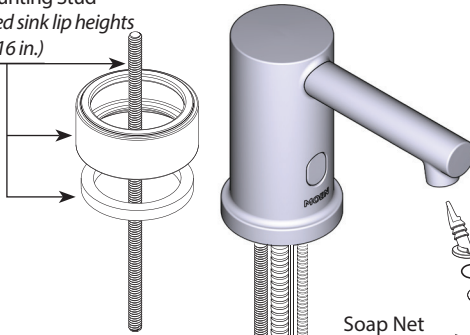

MOEN®

Illustrated Parts

■ Order by Part Number

*There is more than one version of this model.
Page down to identify the version you have.*

M-POWER® Modern Style Electronic Soap Dispenser	
MODEL	FINISH
8560	Chrome
8560BL	Matte Black
8560BN	Brushed Nickel

Spacer, Gasket, and Mounting Stud
*(For use with top mounted sink lip heights
up to approximately 13/16 in.)*

- 181149** Chrome
- 181149BL** Matte Black
- 181149BN** Brushed Nickel

Soap Tube, O-ring,
Spout Barb, & Soap Net
*(Tube Sheathing not included)
(Nylon Washer is for use on
models made before Jan. 1, 2017)*

182417

Soap Vandal Sheathing
(Soap Tube not included)

182419

Soap Net
182418

Wire Vandal Sheathing
182420

Mounting Bracket,
Vandal Shield &
Mounting Hardware
(Key included)

182416

Mounting Hardware

M•POWER®	
Modern Style	
Electronic Soap Dispenser	
MODEL	FINISH
8560	Chrome

Spacer, Gasket, and
Mounting Stud
*(For use with top mounted
sink lip heights up to
approximately 13/16 in.)*

181149

Soap Tube, O-ring,
Spout Barb, & Soap Net
(Tube Sheathing not included)