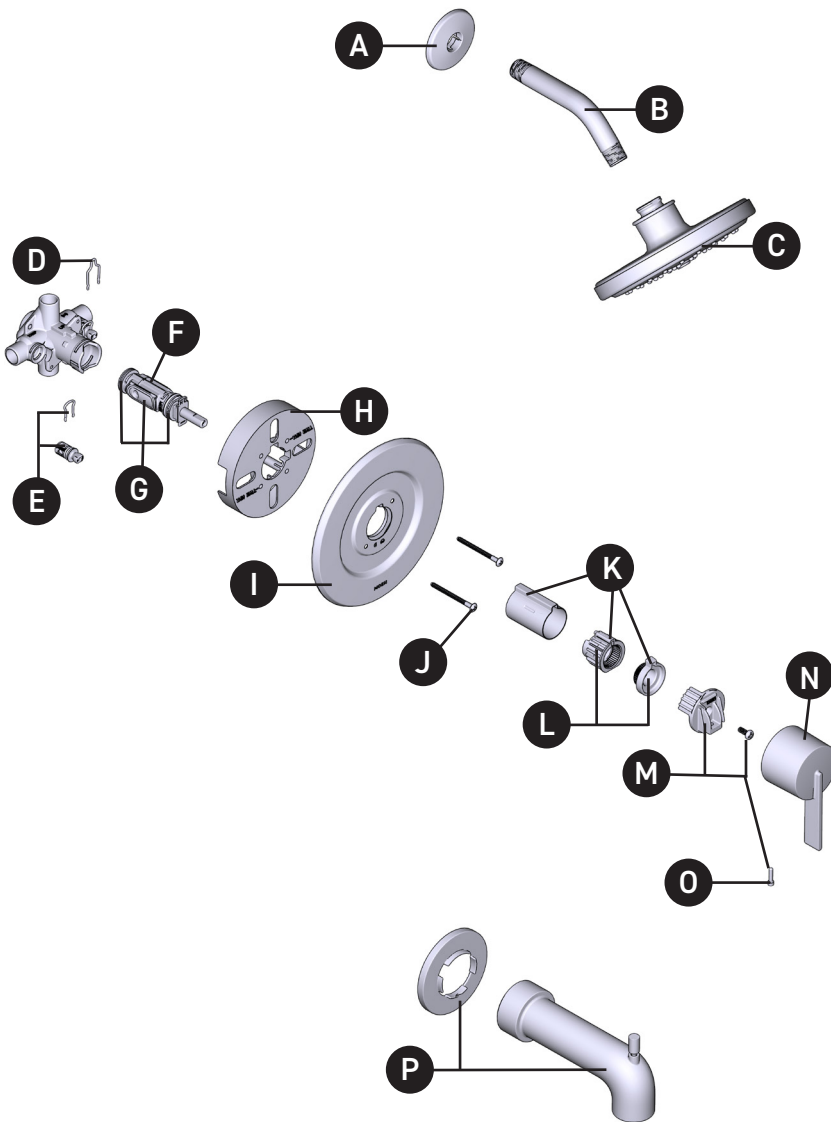

Valve Trim		Shower Only		Tub/Shower	
MODEL	FINISH	MODEL	FINISH	MODEL	FINISH
T2261	Chrome	T2262EP	Chrome	T2263EP	Chrome
T2261BN	Brushed Nickel	T2262EPBN	Brushed Nickel	T2263EPBN	Brushed Nickel
T2261BG	Brushed Gold	T2262EPBG	Brushed Gold	T2263EEPBG	Brushed Gold
T2261BL	Matte Black	T2262EPBL	Matte Black	T2263EPBL	Matte Black

ID	Kit Description	Kit Number	Finish
A	Shower Arm Flange	137488	Chrome
		137488BN	Brushed Nickel
		137488BG	Brushed Gold
		137488BL	Matte Black
B	Shower Arm	10154	Chrome
		10154BN	Brushed Nickel
		10154BG	Matte Black
		10154BL	Matte Black
C	Shower Head	S176EP	Chrome
		S176EPBN	Brushed Nickel
		S176EPBG	Brushed Gold
		S176EPBL	Matte Black
D	Retainer Clip	96914	N/A
E	Stop Valve Kit	136123	N/A
F	Replacement Cartridge	1222	N/A
G	Cartridge Repair Kit (contains grommets, grease pack, and all necessary O-Rings)	96988	N/A
H	Plasterground	12574	N/A
I	Escutcheon	174333	Chrome
		174333BN	Brushed Nickel
		174333BG	Brushed Gold
		174333BL	Matte Black
J	Escutcheon Screws (x2)	15528	Chrome
		15528BN	Brushed Nickel
		15528BG	Brushed Gold
		15528BL	Brushed Gold
K	Stop Tube Kit	96987	Chrome & Brushed Nickel
		96987BG	Brushed Gold
		96987BL	Matte Black
L	Temperature Limit Stop	106479	N/A
M	Handle Adapter Kit	116653	N/A
N	Handle Kit	201912	Chrome
		201912BN	Brushed Nickel
		201912BG	Brushed Gold
		201912BL	Matte Black
O	Set Screw (Requires 7/64" hex key)	94770	N/A
P	Tub Spout Kit (Slip Fit)	201911	Chrome
		201911BN	Brushed Nickel
		201911BG	Brushed Gold
		201911BL	Matte Black