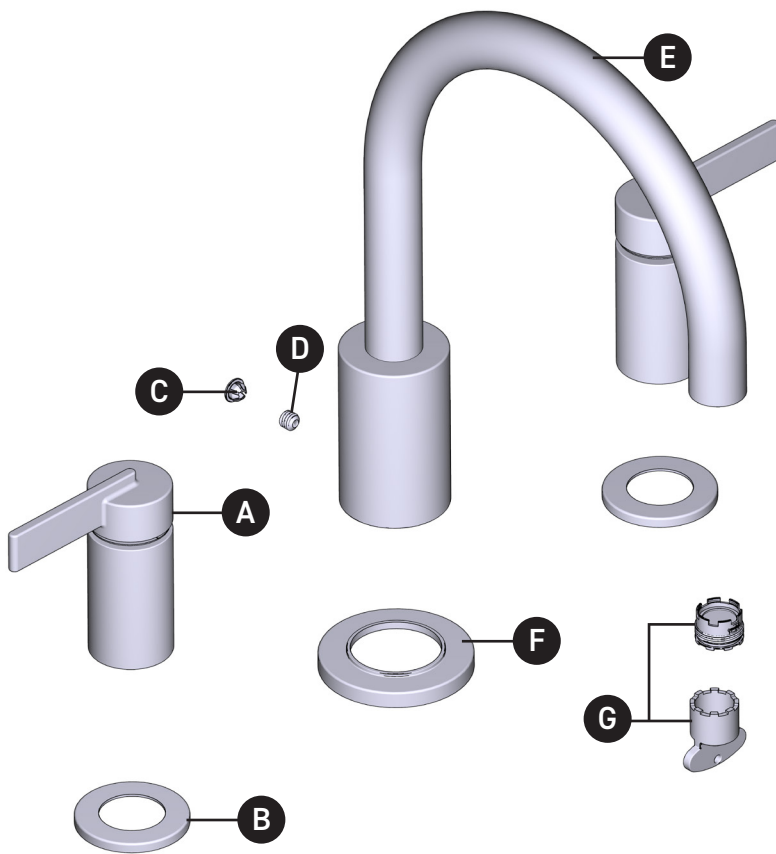

MOEN®

ORDER BY PART NUMBER

Illustrated Parts

CIA™

Two-Handle Roman Tub Faucet Trim

MODEL	HANDLE	FINISH
T6223	Lever	Chrome
T6223BN	Lever	Brushed Nickel
T6223BG	Lever	Brushed Gold
T6223BL	Lever	Matte Black

ID	Kit Description	Kit Number	Finish
A	Handle Kit	201902	Chrome
		201902BN	Brushed Nickel
		201902BG	Brushed Gold
		201902BL	Matte Black
B	Handle Escutcheon Kit (x2)	201915	Chrome
		201915BN	Brushed Nickel
		201915BG	Brushed Gold
		201915BL	Matte Black
C	Plug Button	1512	Chrome
		1512BN	Brushed Nickel
		1512BG	Brushed Gold
		1512WR (Used for Matte Black)	Wrought Iron
D	Set Screw (Requires 3/32" Hex Key)	99892	N/A
E	Spout	201903	Chrome
		201903BN	Brushed Nickel
		201903BG	Brushed Gold
		201903BL	Matte Black
F	Spout Escutcheon	201916	Chrome
		201916BN	Brushed Nickel
		201916BG	Brushed Gold
		201916BL	Matte Black
G	Stream Straightener (includes tool)	12884	N/A
H	Red & Blue Temperature Indicator Rings	190162	N/A