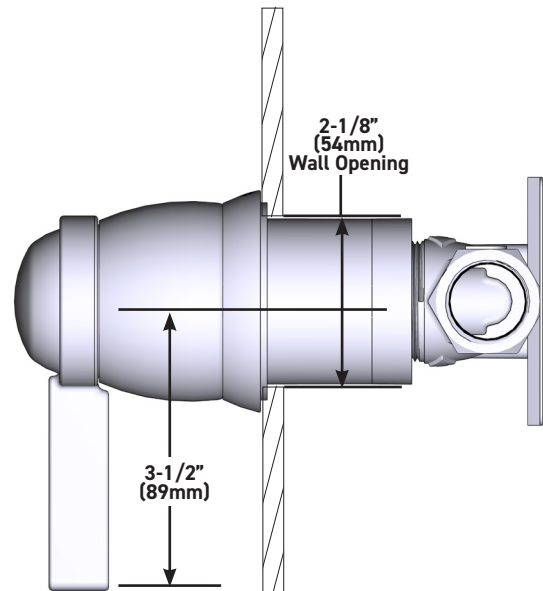

### DESCRIPTION

- Metal construction with various finishes identified by suffix
- For use with S3600 3/4" volume control valve (sold separately)

### CIA™

Volume Control Valve Trim

**MODELS:** T4622 series

### NOTE:

**Valve: S3600 (sold separately)**

ADA 

**CRITICAL DIMENSIONS** DO NOT SCALE