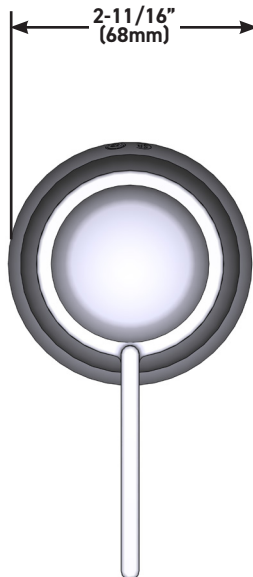

### DESCRIPTION

- Metal construction with various finishes identified by suffix
- For use with S3600 3/4" volume control valve (sold separately)

### OPERATION

- Lever style handle operation

### CIA™

Volume Control Valve Trim

**MODELS:** T4622 series

### NOTE:

**Valve: S3600 (sold separately)**

ADA 

**CRITICAL DIMENSIONS** DO NOT SCALE