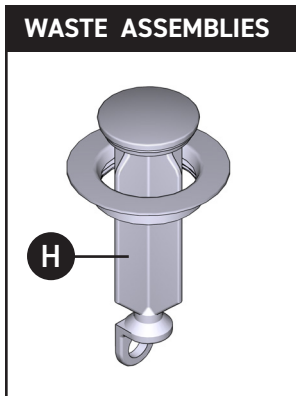

MOEN®

ORDER BY PART NUMBER

Illustrated Parts

CIA™

Two-Handle Widespread Lavatory Faucet

MODEL	HANDLE	FINISH
T6222	Lever	Chrome
T6222BN	Lever	Brushed Nickel
T6222BG	Lever	Brushed Gold
T6222BL	Lever	Matte Black

ID	Kit Description	Kit Number	Finish
A	Lift Rod	123804	Chrome
		123804BN	Brushed Nickel
		123804BG	Brushed Gold
		123804BL	Matte Black
B	Spout Kit	201901	Chrome
		201901BN	Brushed Nickel
		201901BG	Brushed Gold
		201901BL	Matte Black
C	Handle Kit	201902	Chrome
		201902BN	Brushed Nickel
		201902BG	Brushed Gold
		201902BL	Matte Black
D	Handle Escutcheon Kit (x2)	201913	Chrome
		201913BN	Brushed Nickel
		201913BG	Brushed Gold
		201913BL	Matte Black
E	Spout Escutcheon Kit	201914	Chrome
		201914BN	Brushed Nickel
		201914BG	Brushed Gold
		201914BL	Matte Black
F	Aerator Kit (Includes Tool)	181085 1.2 gpm	N/A
		184082 1.0 gpm	N/A
G	Installation Tool	T25796	N/A
H	Pop-Up & Seat	10709	Chrome
		10709BN	Brushed Nickel
		10709BG	Brushed Gold
		10709WR (Used for Matte Black)	Wrought Iron
I	Red & Blue Temperature Indicator Rings	190162	N/A