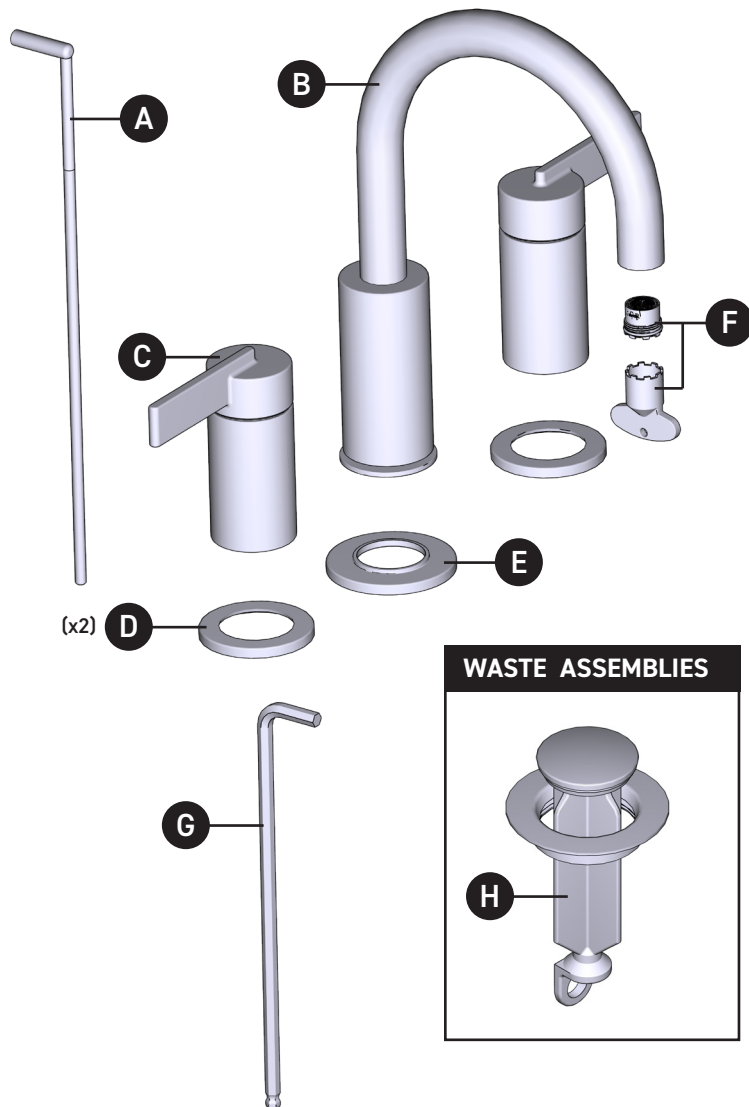

MOEN®

ORDER BY PART NUMBER

Illustrated Parts

CIA™

Two-Handle Widespread Lavatory Faucet

MODEL	HANDLE	FINISH
T6222	Lever	Chrome
T6222BN	Lever	Brushed Nickel
T6222BG	Lever	Brushed Gold
T6222BL	Lever	Matte Black

ID	Kit Description	Kit Number	Finish
A	Lift Rod	123804	Chrome
		123804BN	Brushed Nickel
		123804BG	Brushed Gold
		123804BL	Matte Black
B	Spout Kit	201901	Chrome
		201901BN	Brushed Nickel
		201901BG	Brushed Gold
		201901BL	Matte Black
C	Handle Kit	201902	Chrome
		201902BN	Brushed Nickel
		201902BG	Brushed Gold
		201902BL	Matte Black
D	Handle Escutcheon Kit (x2)	201913	Chrome
		201913BN	Brushed Nickel
		201913BG	Brushed Gold
		201913BL	Matte Black
E	Spout Escutcheon Kit	201914	Chrome
		201914BN	Brushed Nickel
		201914BG	Brushed Gold
		201914BL	Matte Black
F	Aerator Kit (Includes Tool)	181085 1.2 gpm	N/A
		184082 1.0 gpm	N/A
G	Installation Tool	T25796	N/A
H	Pop-Up & Seat	10709	Chrome
		10709BN	Brushed Nickel
		10709BG	Brushed Gold
		10709WR (Used for Matte Black)	Wrought Iron
I	Red & Blue Temperature Indicator Rings	190162	N/A