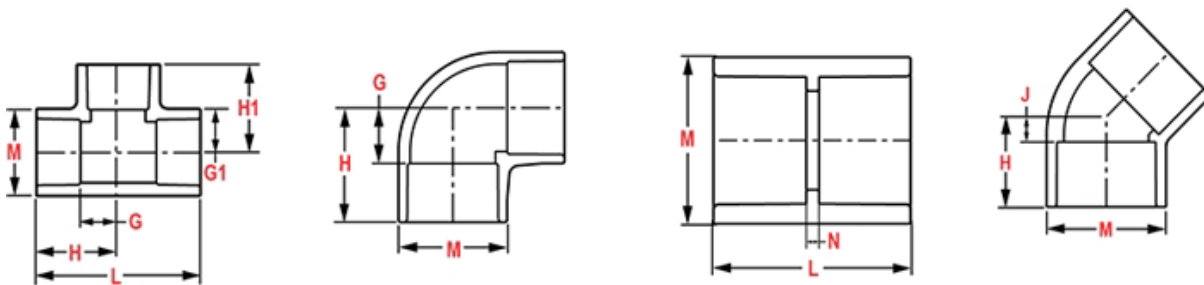

Weight(gm): 9265

Size: 12"X6"

Color: GRAY

Material: PVC

Connection Spigot x Socket
Type Reduction

Injection Molded Dimension References:

- G** = (LAYING LENGTH) intersection of center lines to bottom of socket/thread; 90° elbows, tees, crosses; ± 1/32 inch.
- H** = Intersection of center lines to face of fitting; 90° elbows tees, crosses; ± 1/32 inch.
- J** = Intersection of center lines to bottom of socket/thread; 45° elbows; ± 1/32 inch
- L** = Overall length of fittings; ± 1/16 inch.
- M** = Outside diameter of socket/thread hub; ± 1/16 inch.
- N** = Socket bottom to socket bottom; couplings; ± 1/16 inch.
- W** = Height of cap; ± 1/16 inch

Typical Molded Dimension References

The information printed here is based on current information & product design at the time of publication and is subject to change without notification. Spears® ongoing commitment to product improvement may result in some variation. No representation, guarantees or warranties of any kind are as to its accuracy, suitability for particular application or results to be obtained therefrom. For verification of technical data or additional information, please contact Spears® Technical Service Department :: WEST COAST : (818) 364-1611 - EAST COAST : (717) 938-9006