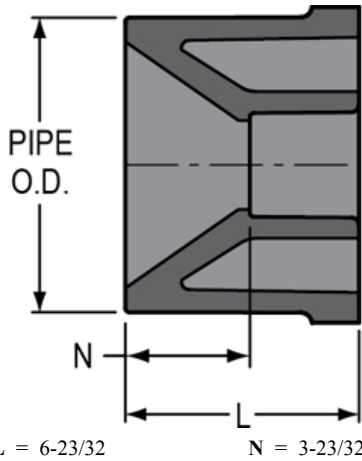

Part No: 837-666

Schedule 80 PVC & CPVC

Bushing

Desc: 12X6 PVC RED BUSH SPIGOTXSOC SCH80

MSRP: 1808.46

Part Code: 081

Weight(lbs): 20.426

Weight(kg): 9.265

Weight(gm): 9265

Size: 12"X6"

Color: GRAY

Material: PVC

Connection Spigot x Socket
Type Reduction

Injection Molded Dimension References:

- G** = (LAYING LENGTH) intersection of center lines to bottom of socket/thread; 90° elbows, tees, crosses; ± 1/32 inch.
- H** = Intersection of center lines to face of fitting; 90° elbows tees, crosses; ± 1/32 inch.
- J** = Intersection of center lines to bottom of socket/thread; 45° elbows; ± 1/32 inch
- L** = Overall length of fittings; ± 1/16 inch.
- M** = Outside diameter of socket/thread hub; ± 1/16 inch.
- N** = Socket bottom to socket bottom; couplings; ± 1/16 inch.
- W** = Height of cap; ± 1/16 inch

Typical Molded Dimension References

The information printed here is based on current information & product design at the time of publication and is subject to change without notification. Spears® ongoing commitment to product improvement may result in some variation. No representation, guarantees or warranties of any kind are as to its accuracy, suitability for particular application or results to be obtained therefrom. For verification of technical data or additional information, please contact Spears® Technical Service Department :: WEST COAST : (818) 364-1611 - EAST COAST : (717) 938-9006