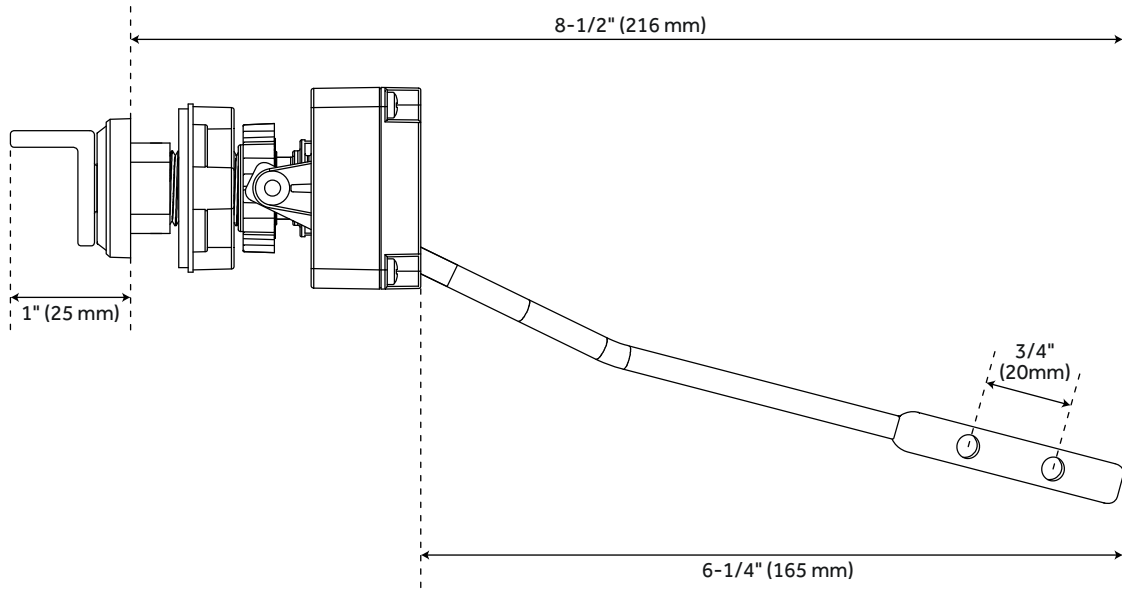

SITKA TOILET TANK HANDLE

SKU: 481197

All dimensions and specifications are nominal and may vary. Use actual products for accuracy in critical situations.

Code: SH431