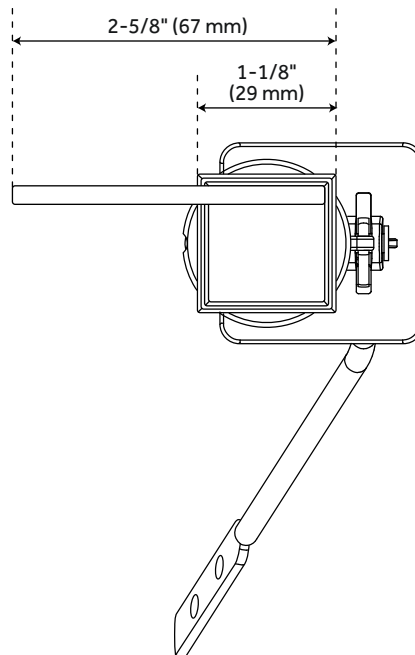

SITKA TOILET TANK HANDLE

SKU: 481197

All dimensions and specifications are nominal and may vary. Use actual products for accuracy in critical situations.

Code: SH431