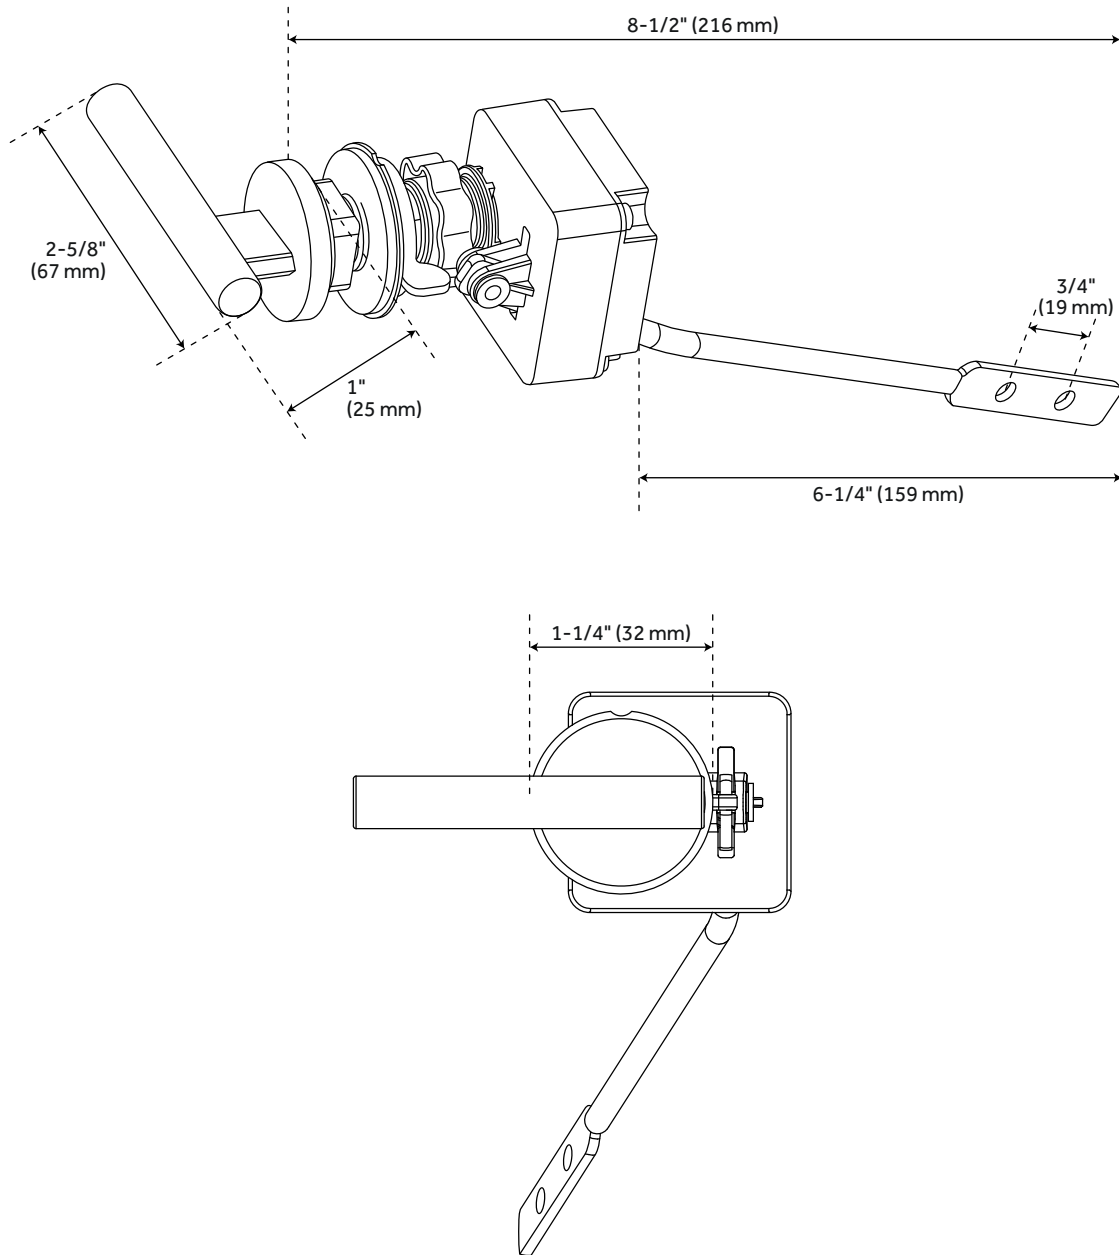

CLAYTEN TOILET TANK HANDLE

SKU: 953381

FEATURES

Length: 2-5/8"

Mounting Hardware Included: Yes

Mounting Hardware Concealed: Yes

Assembly Required: No

CODES/STANDARDS

Code:
REVISED 2/25/2022

CLAYTEN TOILET TANK HANDLE

SKU: 953381

All dimensions and specifications are nominal and may vary. Use actual products for accuracy in critical situations.

Code: SH430