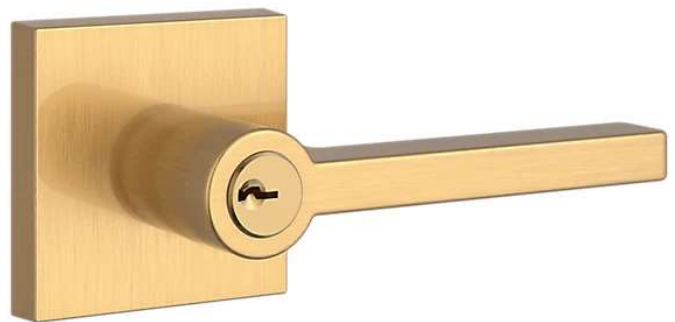

KEYED SQUARE LEVER & CONTEMPORARY SQUARE ROSE

KEYED ENTRY SET, ALSO AVAILABLE IN PASSAGE, PRIVACY, AND DUMMY SETS

RESERVE PORTFOLIO

Model Number:
EN.SQU.R.CSR.044

Key Features

- ✓ The combination of Reserve knob and lever styles and the security of a keyed cylinder, all within the 2.125" standard door preparation.
- ✓ Complete entry set includes everything needed to install the lock onto your door
- ✓ Complete entry set includes everything needed to install the lock onto your door

FINISHES OPTIONS

Satin Nickel - 150, US15

Lifetime (PVD) Polished Nickel - 055

Polished Chrome - 260

Lifetime (PVD) Satin Brass - 044

Satin Black - 190

Venetian Bronze - 112, 11P

all measurements in inches SPECIFICATIONS

LOCK TYPE	Tubular
STYLE	Contemporary
LOCK FUNCTION	Entry
BACKSET SIZE	Adjustable
LEVER GRIP LENGTH	4.25
PROJECTION	2.375
MAXIMUM DOOR THICKNESS	1.75
MINIMUM DOOR THICKNESS	1.375
PARTIAL MODEL	EN.SQU.R.CSR.044
LEVER HANDING	Reversible
LEVER ROSE SHAPE	Square
ENTRY NUMBER OF CYLINDERS	1.0