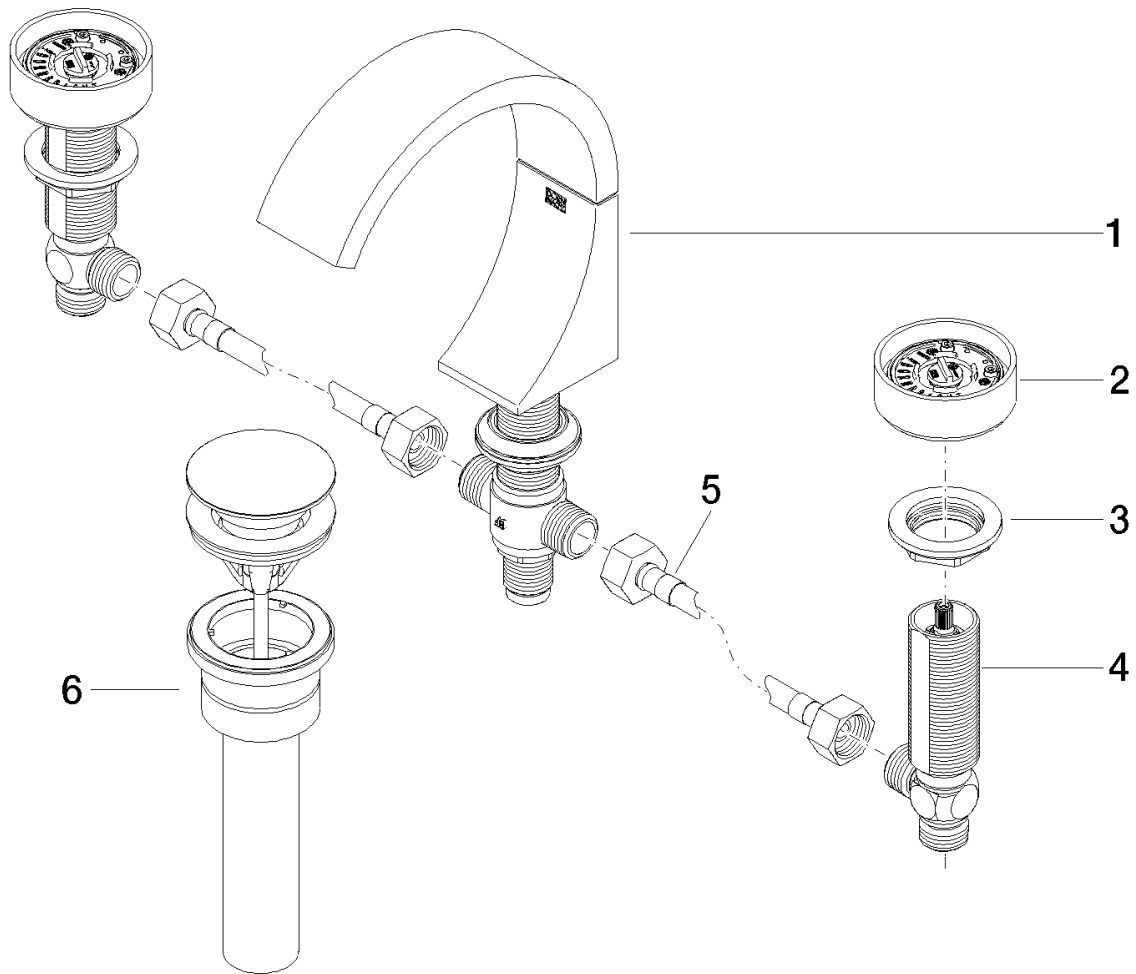

Washbasin - CYO

CYO Three-hole basin mixer with pop-up waste without design element - Durabronz / Brushed

Article number: 20 710 811-38 0010

Washbasin - CYO

CYO Three-hole basin mixer with pop-up waste without design element - Durabrass / Brushed

Article number: 20 710 811-38 0010

Spare parts list

Position	Quantity used	Item Number	Spare part	Delivery time (Working days)
1	1	13 715 811-38	CYO Deck-mounted basin spout without pop-up waste - Durabrass / Brushed Durabrass (23kt Gold)	20
2	2	90 18 40 290 00-38	handle	20
3	2	04 30 11 038 67 90	fixing set	2
4	2	04 17 11 055 61 90	side panel	2
5	2	04 30 04 096 00 90	hose	2
6	1	10 125 970-38 0010	pop-up waste	-