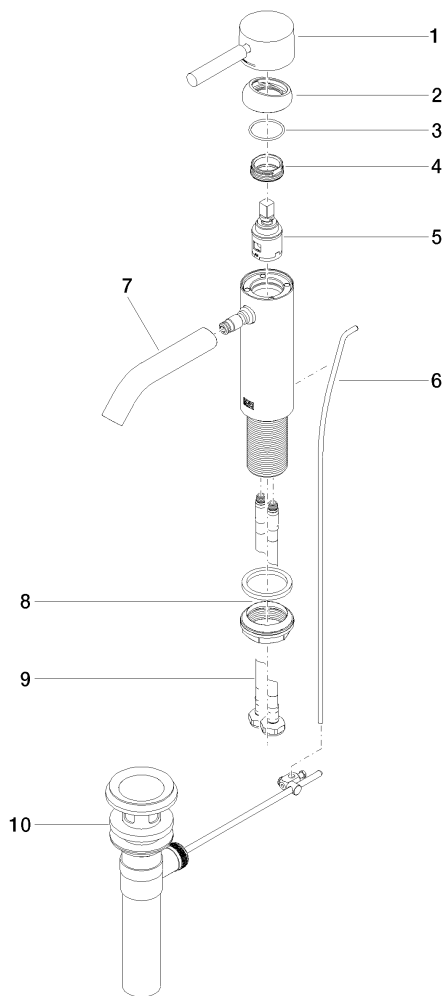

Washbasin -
Single-lever basin mixer with pop-up waste
Article number: 33 502 660-93 0010

Washbasin -
Single-lever basin mixer with pop-up waste
Article number: 33 502 660-93 0010

Spare parts list

Position	Quantity used	Item Number	Spare part	Delivery time
1	1	90 20 66 002 00-93	handle	20
2	1	09 28 30 041-93	cover	20
3	1	09 14 10 091 90	seal	2
4	1	09 24 04 266 90	nut	2
5	1	90 15 05 042 00 90	cartridge	2
6	1	09 31 09 110-93	pull-rod	20
7	1	90 11 06 207 01-93	spout	-
8	1	04 23 10 044 07 90	fixing set	2
9	2	04 30 04 102 00 90	High pressure hose 3/8"	2
10	1	04 11 01 023 00-93	Basin Waste US 1 1/4"	20