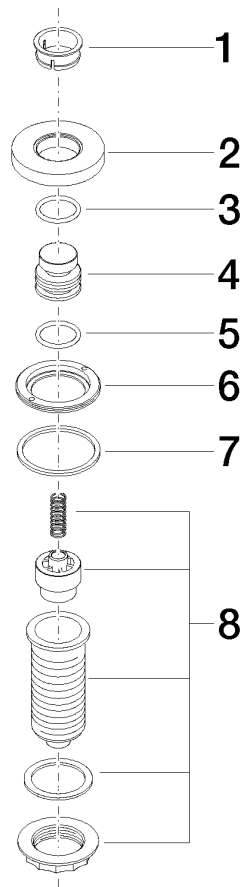

Kitchen - Sync

AIR SWITCH operating button, trim parts only - Brushed durabronz (23kt)

Article number: 10 713 970-28

Kitchen - Sync

AIR SWITCH operating button, trim parts only - Brushed durabrass (23kt)

Article number: 10 713 970-28

Spare parts list

Position	Number of units	Item Number	Spare part	Lead time
1	1	09 28 10 141 90	sleeve	2
2	1	09 27 87 012-28	rosette	20
3	1	09 14 10 507 90	seal	2
4	1	09 21 33 045-28	insert	20
5	1	09 14 10 015 90	seal	2
6	1	09 24 01 030 90	ring	2
7	1	09 14 05 037 90	seal	2
8	1	04 30 01 186 00 90	sleeve	2