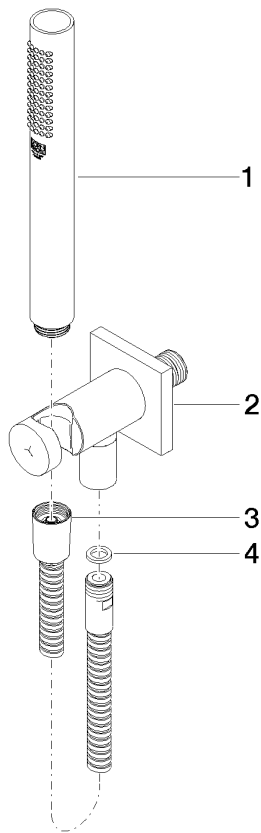

Bathtub - CYO

Hand shower set with integrated wall bracket - Brushed Platinum

Article number: 27 802 970-06 0010

Bathtub - CYO

Hand shower set with integrated wall bracket - Brushed Platinum

Article number: 27 802 970-06 0010

Spare parts list

Position	Number of units	Item Number	Spare part	Lead time
1	1	90 12 11 140 30-06	shower	10
2	1	28 490 970-06	Wall elbow with integrated wall bracket - Brushed Platinum	10
3	1	90 30 02 072 00-06	Metal shower hose 1/2" x 3/8" x 49-1/4" - Brushed Platinum	10
4	1	09 14 20 026 90	seal	2