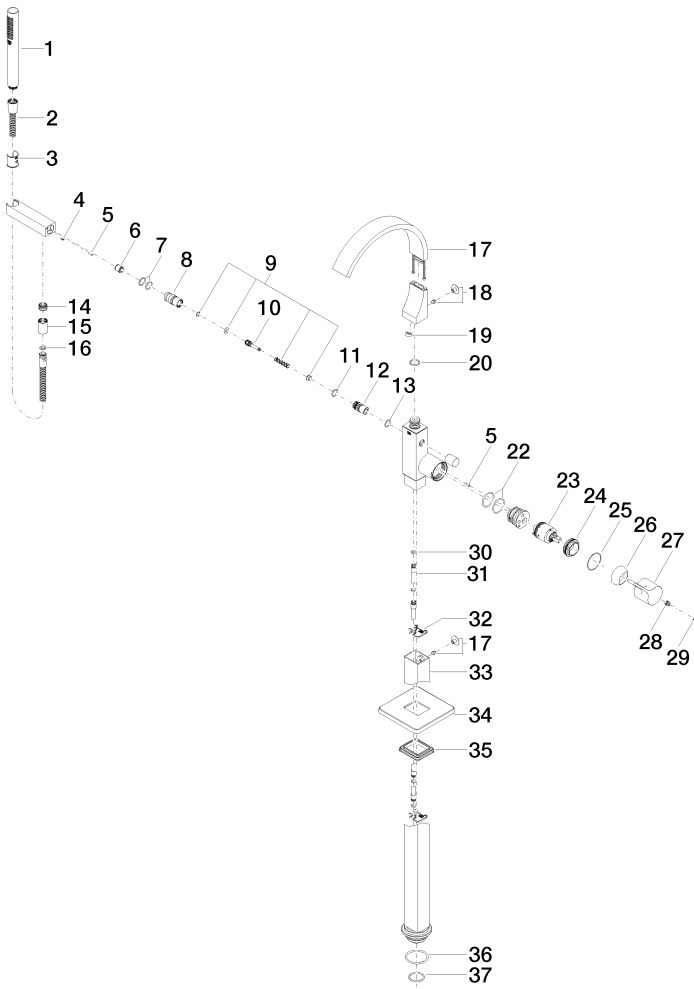

Bathtub -

Single-lever tub mixer with stand pipe for freestanding installation with hand shower set

Article number: 25 863 811-06

Bathtub -

Single-lever tub mixer with stand pipe for freestanding installation with hand shower set

Article number: 25 863 811-06

Spare parts list

Position	Number of units	Item Number	Spare part	Lead time
1	1	90 12 11 140 30-06	shower	10
2	1	90 30 02 072 00-06	Metal shower hose 1/2" x 3/8" x 49-1/4"	10
3	1	09 18 40 118 90	sleeve	2
4	1	09 31 11 058 90	pin	2
5	3	09 31 11 040 90	pin	2
6	1	09 23 01 141 90	back-flow preventer	2
7	2	09 14 10 010 90	seal	2
8	1	09 24 03 130-00	nipple	10
9	1	90 16 02 023 00 90	spring	2
10	1	09 31 09 094 20-06	pull-rod	10
11	1	09 14 10 055 90	seal	2
12	1	09 21 34 080-06	nipple	10
13	1	09 14 10 033 90	seal	2
14	1	09 24 03 069 90	nipple	2
15	1	09 21 02 069-06	cover	10
16	1	09 14 20 026 90	seal	2
17	1	90 11 70 011 00-06	spout	10
18	2	04 31 20 034 00 90	plug	2
19	1	09 23 01 057 90	flow reducer	2
20	2	09 14 10 031 90	seal	2
21	1	09 14 10 148 90	seal	2
22	1	90 15 05 039 00 90	cartridge	2
23	1	09 24 04 298 90	nut	2
24	1	09 14 10 037 90	seal	2
25	1	09 28 30 036-06	cover	10
26	1	09 20 80 022-06	handle	10
27	1	09 31 11 030 90	pin	2
28	1	90 31 20 087 00-06	plug	10
29	4	09 14 10 139 90	seal	2
30	2	04 28 22 025 00 90	connection	2
31	2	09 20 93 051 90	holder	2
32	1	04 28 22 024 00-06	pipe	10
33	1	09 27 71 011-06	rosette	10
34	1	09 14 03 107 90	seal	2
35	1	09 14 10 084 90	seal	2
36	1	09 14 10 018 90	seal	2