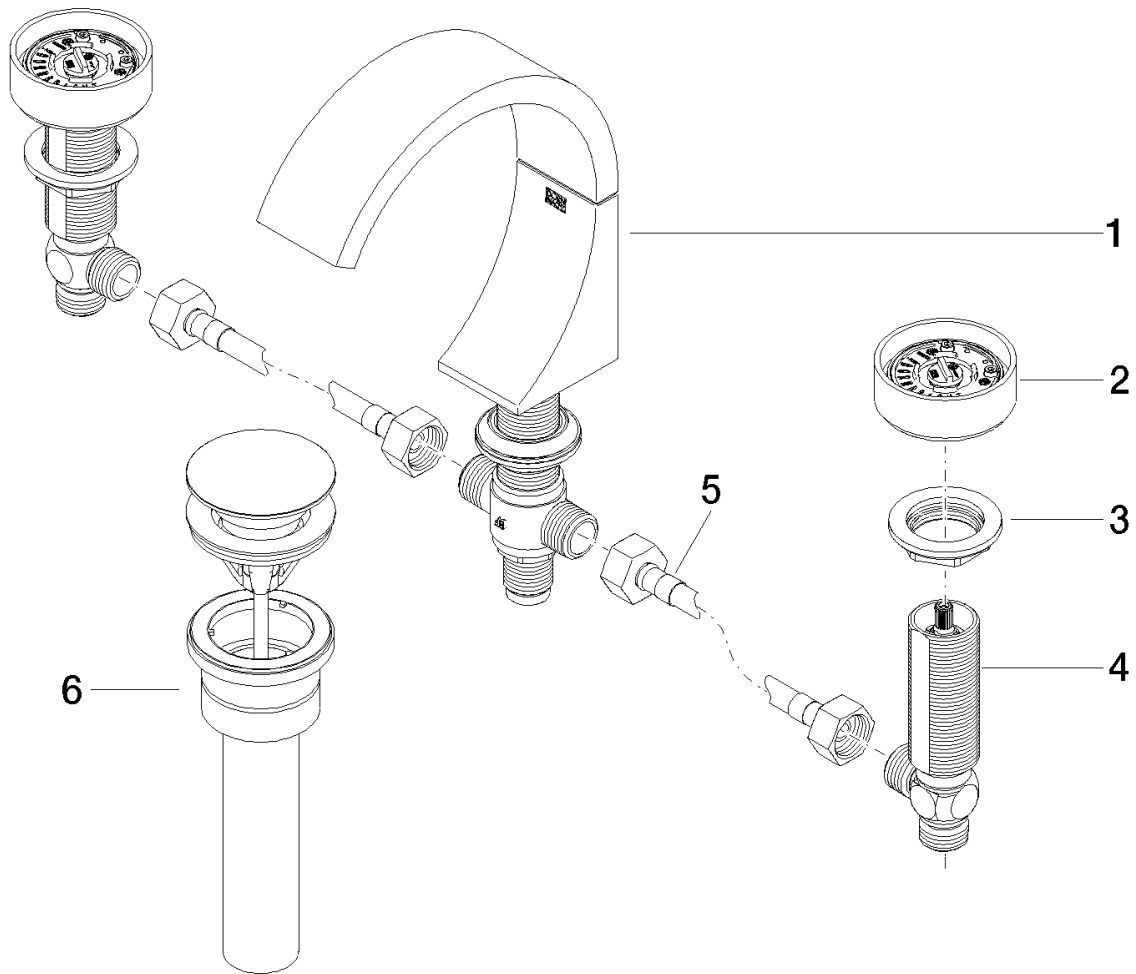

Sink - CYO

Three-hole lavatory mixer with drain Without design element - Brushed brass (23kt gold)

Article number: 20 710 811-28 0010

Sink - CYO

Three-hole lavatory mixer with drain Without design element - Brushed brass (23kt gold)

Article number: 20 710 811-28 0010

Spare parts list

Position	Number of units	Item Number	Spare part	Lead time
1	1	13 715 811-28	Lavatory spout, deck-mounted without drain - Brushed brass (23kt gold)	20
2	2	90 18 40 290 00-28	handle	20
3	2	04 30 11 038 67 90	fixing set	2
4	2	04 17 11 055 61 90	side panel	2
5	2	04 30 04 096 00 90	hose	2
6	1	10 125 970-28 0010	Umbrella drain 1 1/4" - Brushed brass (23kt gold)	2