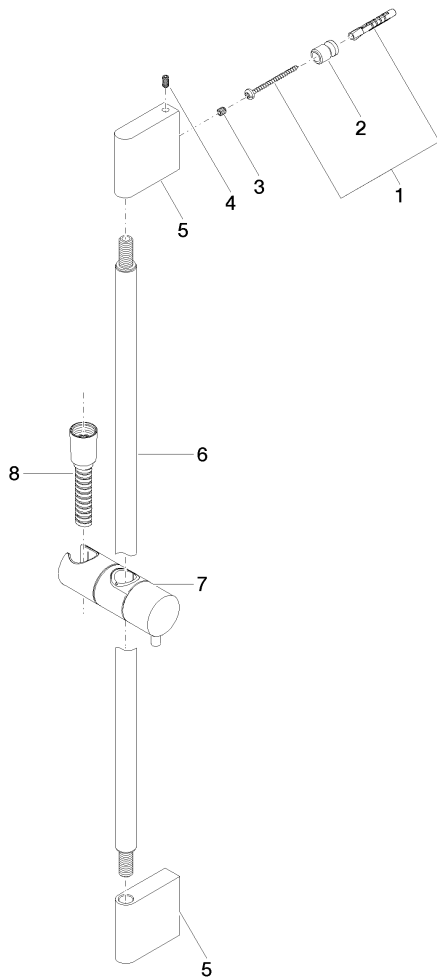

Bath - CYO

Shower set without hand shower - Brushed durabronz (23kt)

Article number: 26 413 979-28

Bath - CYO

Shower set without hand shower - Brushed durabron (23kt)

Article number: 26 413 979-28

Spare parts list

Position	Quantity used	Item Number	Spare part	Delivery time
1	2	05 17 20 726 02 90	fixing set	2
2	2	08 17 20 726 90	holder	2
3	2	09 31 11 049 90	pin	2
4	2	04 31 11 113 00 90	pin	2
5	2	08 17 97 054-28	holder	20
6	1	90 28 22 597 00-28	holder	Not available anymore
7	1	12 580 970-28	Slide unit - Brushed durabron (23kt)	20
8	1	28 322 970-28	Metal shower hose 1/2" x 3/8" x 1750 mm - Brushed durabron (23kt)	20