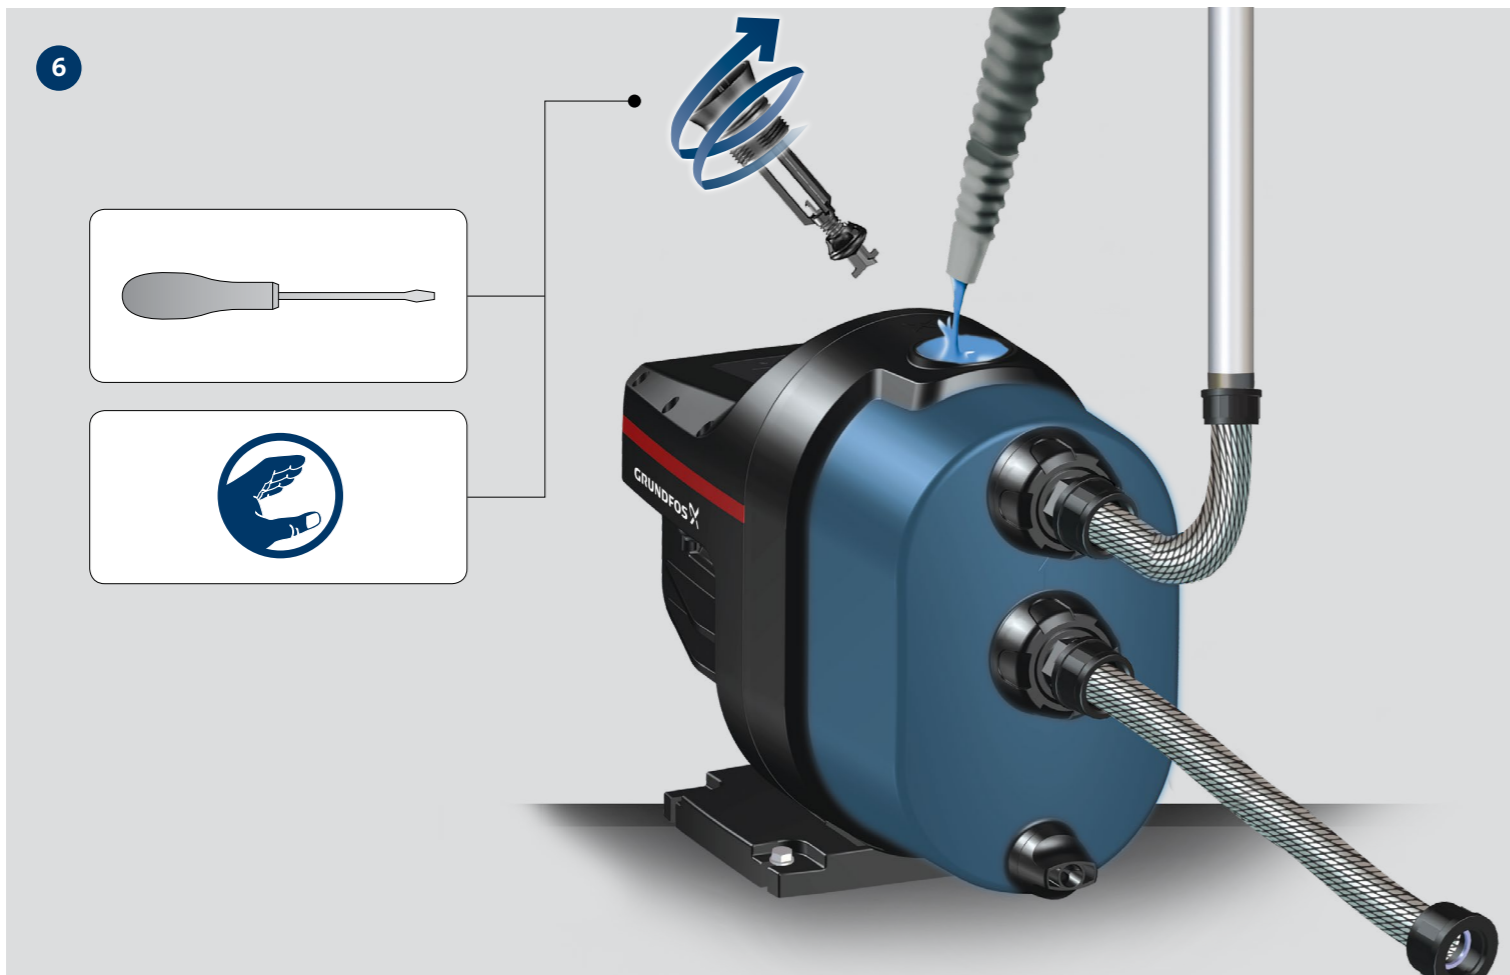

# SCALA1

<http://qr.grundfos.com/i/99735528>

be  
think  
innovate

**GRUNDFOS** 

PN8:  
Max. 8 bar / 0.8 MPa

- Voltage and frequency
- Ambient temperature

Min./Max.  
0 °C - + 45 °C /  
32 °F - + 113 °F

8

9

SCALA1

Stop

Reset

Off (default)

On

Bluetooth

Water tap icon → Gauge icon

The image shows the SCALA1 control panel with a smartphone interface. The panel has a red progress indicator, a 'Stop' button, a power button, a Wi-Fi icon, and a 'Reset' button. The smartphone interface shows a Bluetooth connection, a green progress indicator for 'Off (default)' and a red progress indicator for 'On'. Below the panel, a water tap icon is connected by an arrow to a gauge icon showing a red segment.

GRUNDFOS

GRUNDFOS

Control panel icons: +, ↓, ⌚

QR code

<http://qr.grundfos.com/i/99735528>

The image shows a black Grundfos pump unit with a control panel. The control panel has three red icons: a plus sign, a downward arrow, and a clock. Below the pump is a QR code and a URL: <http://qr.grundfos.com/i/99735528>.