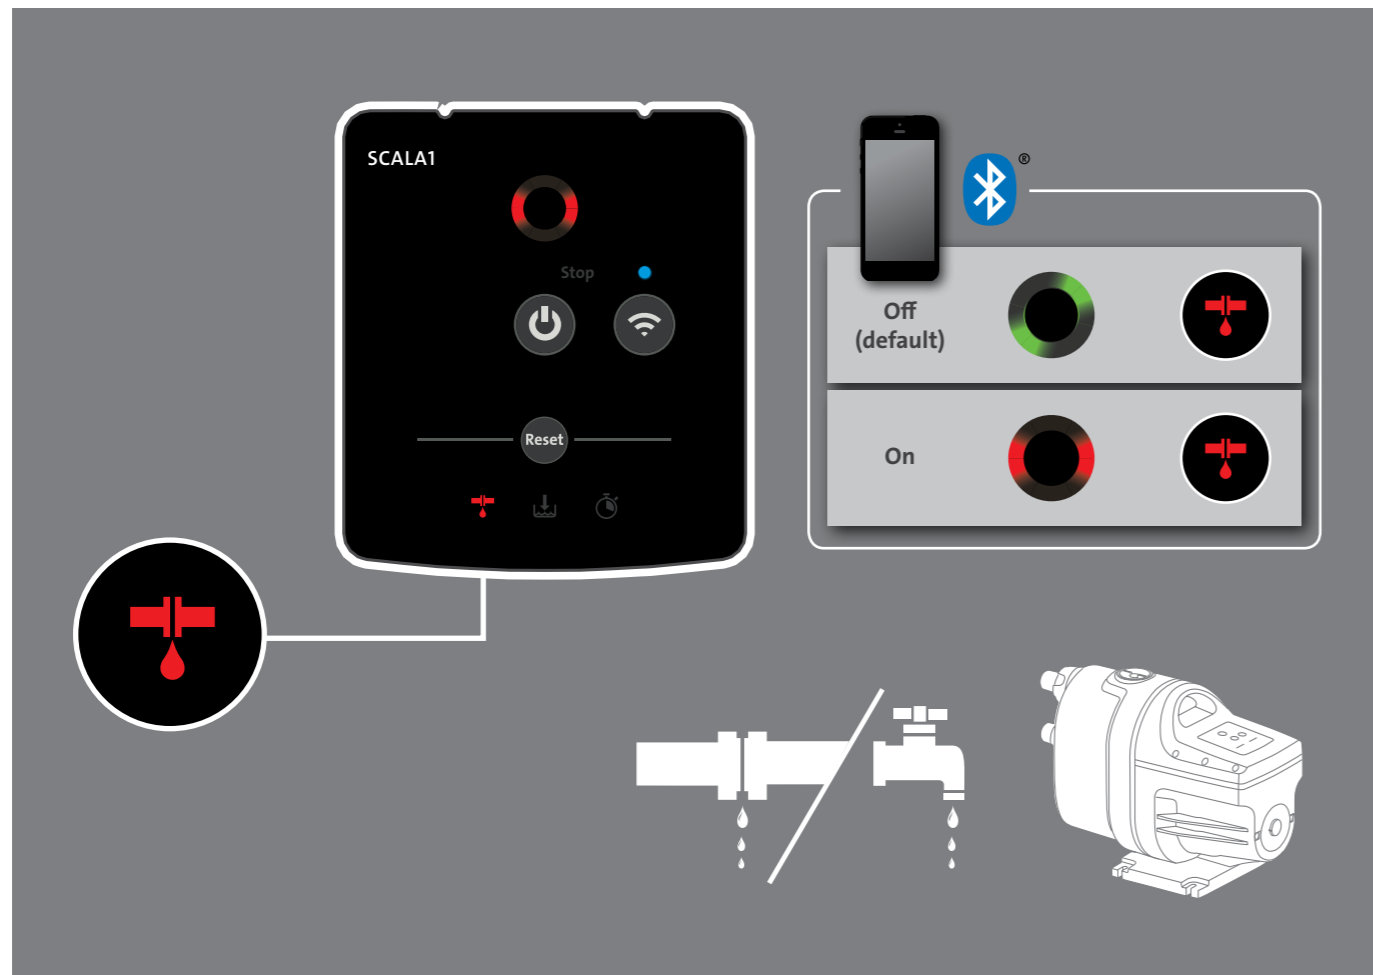

# SCALA1

<http://qr.grundfos.com/i/99735528>

be  
think  
innovate

**GRUNDFOS** 

PN8:  
Max. 8 bar / 0.8 MPa

- Voltage and frequency
- Ambient temperature

Min./Max.  
0 °C - + 45 °C /  
32 °F - + 113 °F

8

9

SCALA1

Stop

Reset

Off (default)

On

Bluetooth

Water tap icon → Gauge icon

The image shows the SCALA1 control panel with a smartphone interface. The panel has a red progress indicator, a 'Stop' button, a power button, a Wi-Fi icon, and a 'Reset' button. The smartphone interface shows a Bluetooth connection, a green progress indicator for 'Off (default)' and a red progress indicator for 'On'. Below the panel, a water tap icon is connected by an arrow to a gauge icon showing a red segment.

GRUNDFOS

GRUNDFOS

Control panel icons: +, ↓, ⌚

QR code

<http://qr.grundfos.com/i/99735528>

The image shows a black Grundfos pump unit with a control panel. The control panel has three red icons: a plus sign, a downward arrow, and a clock. Below the pump is a QR code and a URL: <http://qr.grundfos.com/i/99735528>.