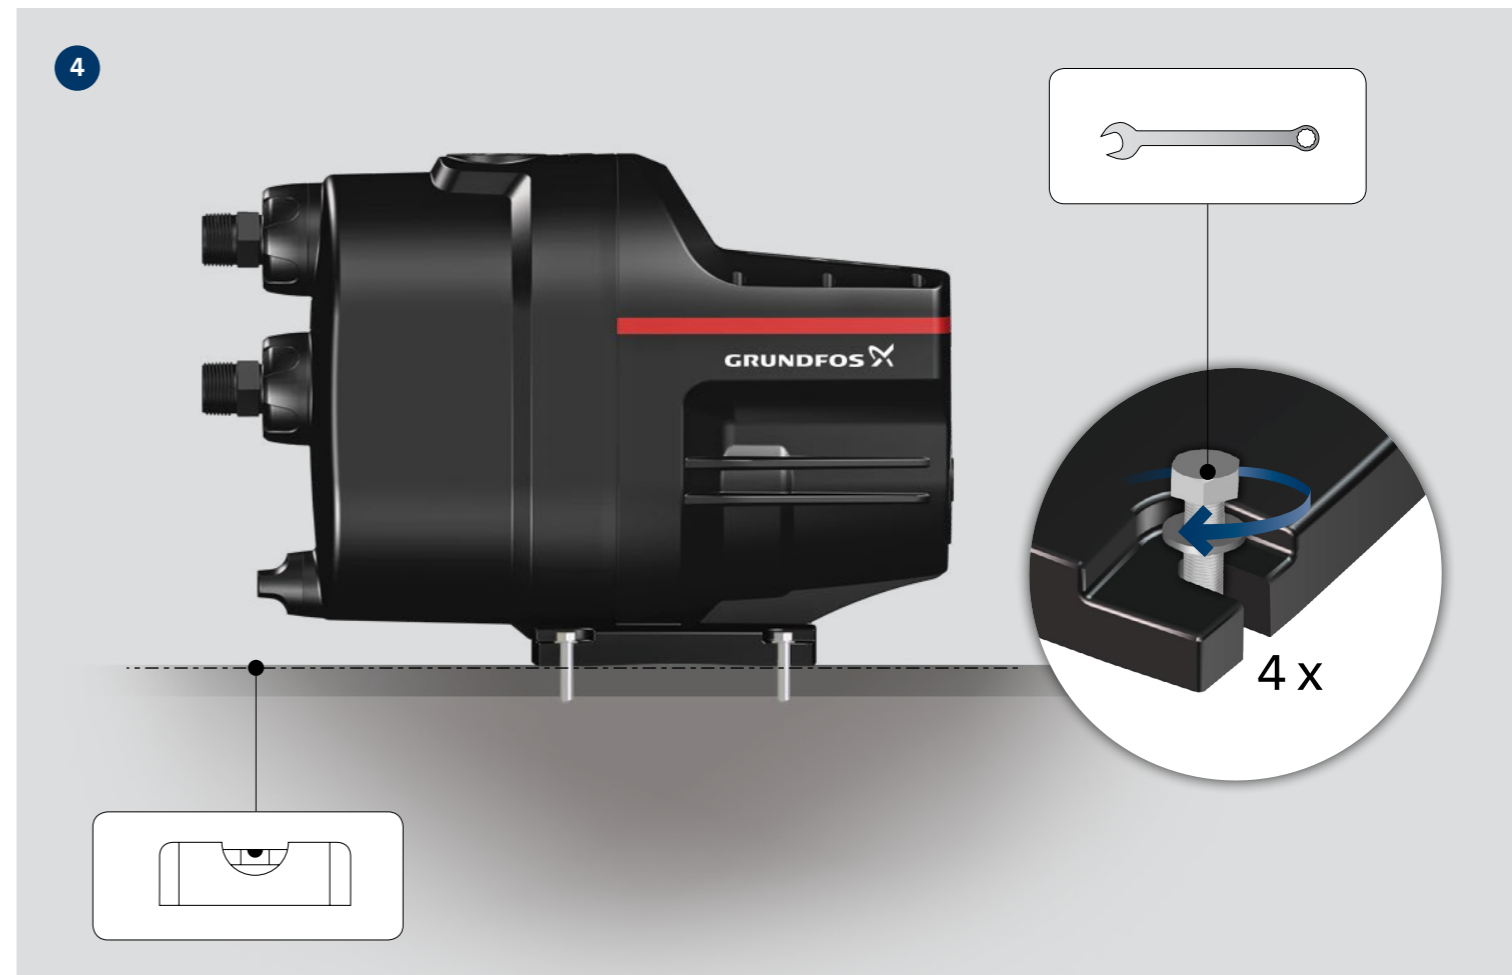

# SCALA1

<http://qr.grundfos.com/i/99735528>

be  
think  
innovate

**GRUNDFOS** 

PN8:  
Max. 8 bar / 0.8 MPa

- Voltage and frequency
- Ambient temperature

Min./Max.  
0 °C - + 45 °C /  
32 °F - + 113 °F

8

9

SCALA1

Stop

Reset

Off (default)

On

Bluetooth

Water tap icon → Gauge icon

The image shows the SCALA1 control panel with a smartphone interface. The panel has a red progress indicator, a 'Stop' button, a power button, a Wi-Fi icon, and a 'Reset' button. The smartphone interface shows a Bluetooth connection, a green progress indicator for 'Off (default)' and a red progress indicator for 'On'. Below the panel, a water tap icon is connected by an arrow to a gauge icon showing a red segment.

GRUNDFOS

GRUNDFOS

Control panel icons: +, ↓, ⌚

QR code

<http://qr.grundfos.com/i/99735528>

The image shows a black Grundfos pump unit with a control panel. The control panel has three red icons: a plus sign, a downward arrow, and a clock. Below the pump is a QR code and a URL: <http://qr.grundfos.com/i/99735528>.