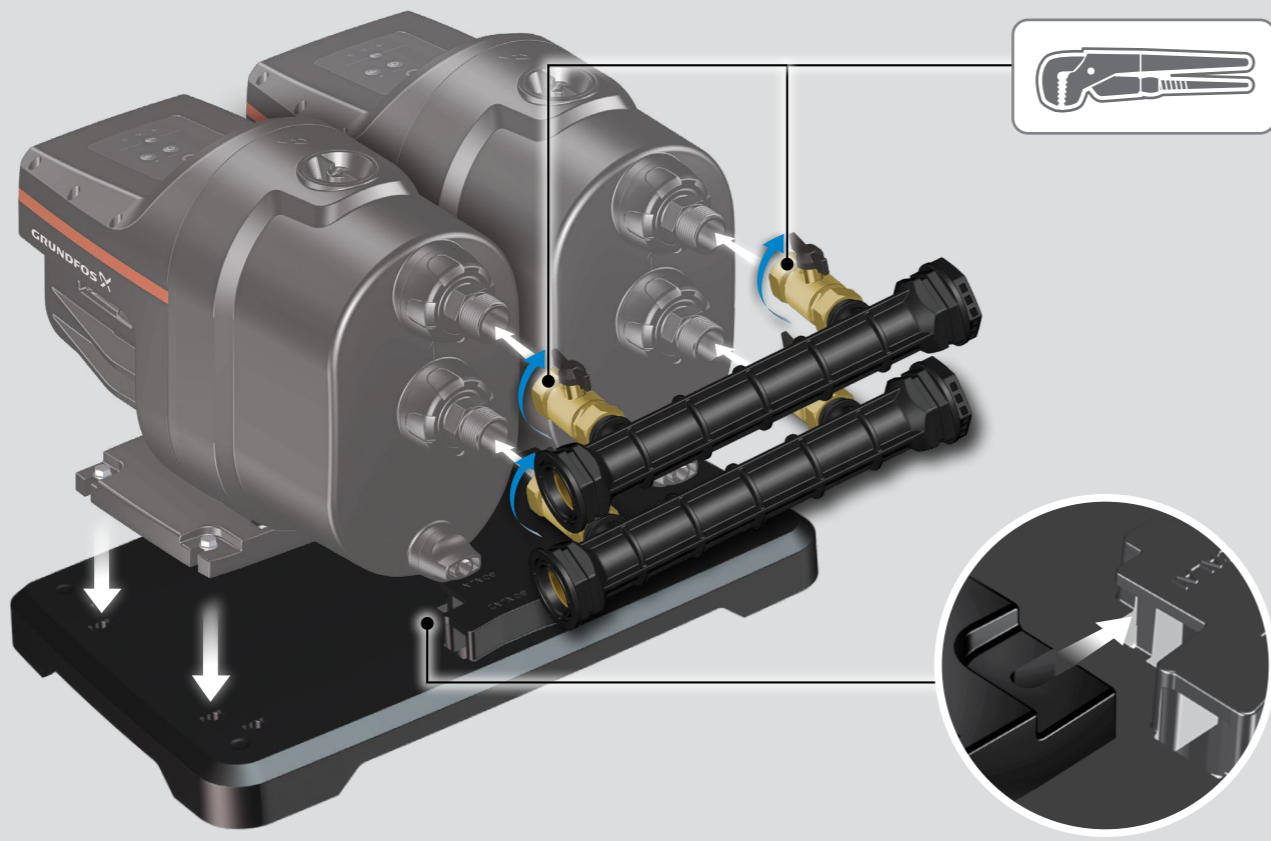

The image shows the SCALA1 control panel with a smartphone interface. The panel has a red progress indicator, a 'Stop' button, a power button, a Wi-Fi icon, and a 'Reset' button. The smartphone interface shows a Bluetooth connection, a green progress indicator for 'Off (default)' and a red progress indicator for 'On'. Below the panel, a water tap icon is connected by an arrow to a gauge icon showing a red segment.

GRUNDFOS

GRUNDFOS

Control panel icons: +, ↓, ⌚

QR code

<http://qr.grundfos.com/i/99735528>

The image shows a black Grundfos pump unit with a control panel. The control panel has three red icons: a plus sign, a downward arrow, and a clock. Below the pump is a QR code and a URL: <http://qr.grundfos.com/i/99735528>.