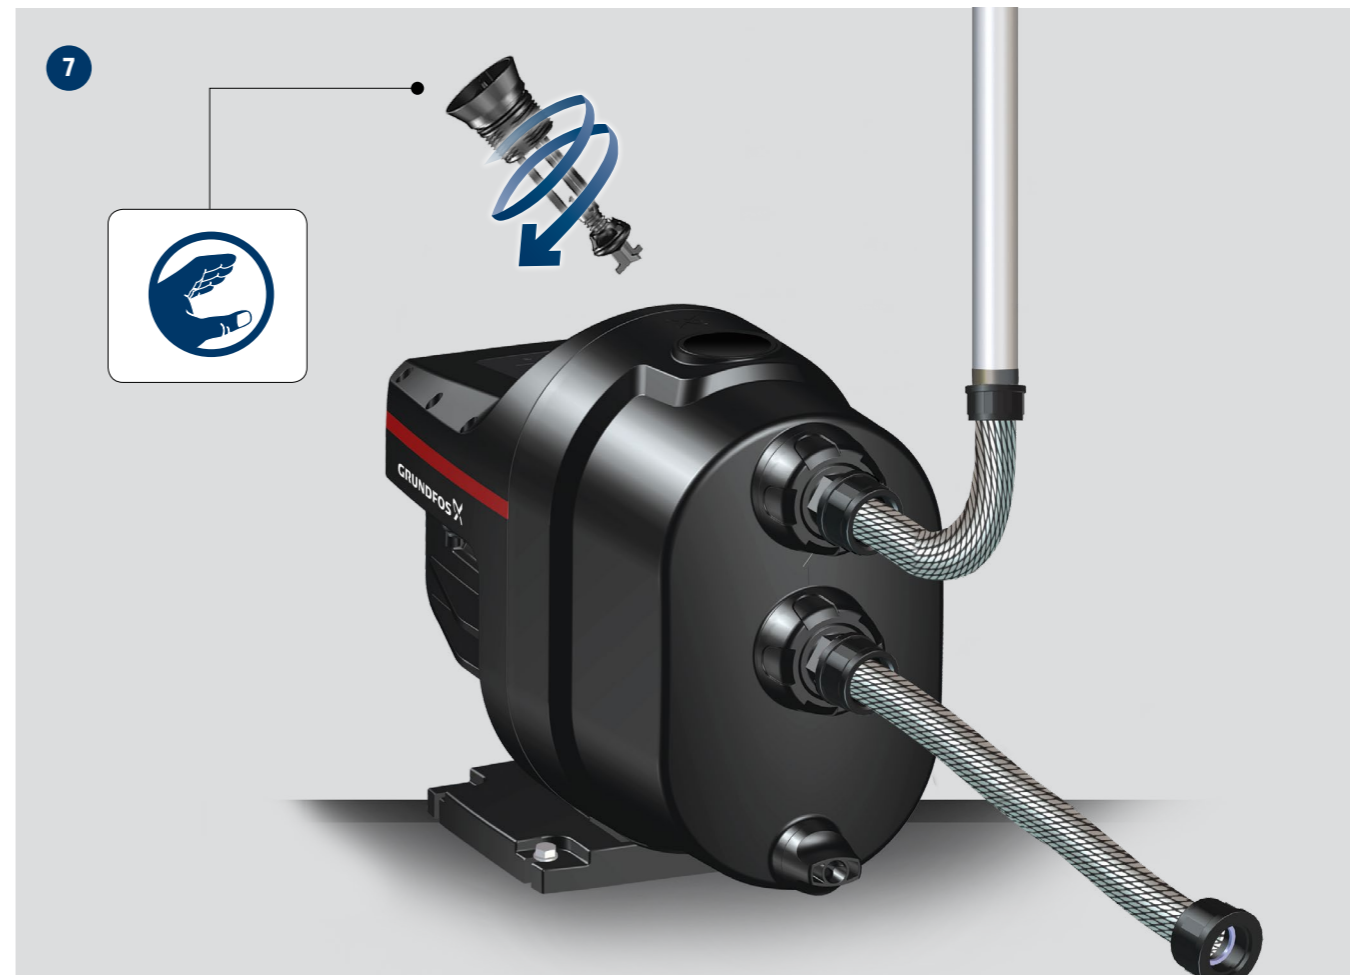

# SCALA1

<http://qr.grundfos.com/i/99735528>

be  
think  
innovate

**GRUNDFOS** 

PN8:  
Max. 8 bar / 0.8 MPa

- Voltage and frequency
- Ambient temperature

Min./Max.  
0 °C - + 45 °C /  
32 °F - + 113 °F

8

9

SCALA1

Stop

Reset

Off (default)

On

Bluetooth

Water tap icon → Gauge icon

The image shows the SCALA1 control panel with a smartphone interface. The panel has a red progress indicator, a 'Stop' button, a power button, a Wi-Fi icon, and a 'Reset' button. The smartphone interface shows a Bluetooth connection, a green progress indicator for 'Off (default)' and a red progress indicator for 'On'. Below the panel, a water tap icon is connected by an arrow to a gauge icon showing a red segment.

GRUNDFOS

GRUNDFOS

Control panel icons: +, ↓, ⌚

QR code

<http://qr.grundfos.com/i/99735528>

The image shows a black Grundfos pump unit with a control panel. The control panel has three red icons: a plus sign, a downward arrow, and a clock. Below the pump is a QR code and a URL: <http://qr.grundfos.com/i/99735528>.