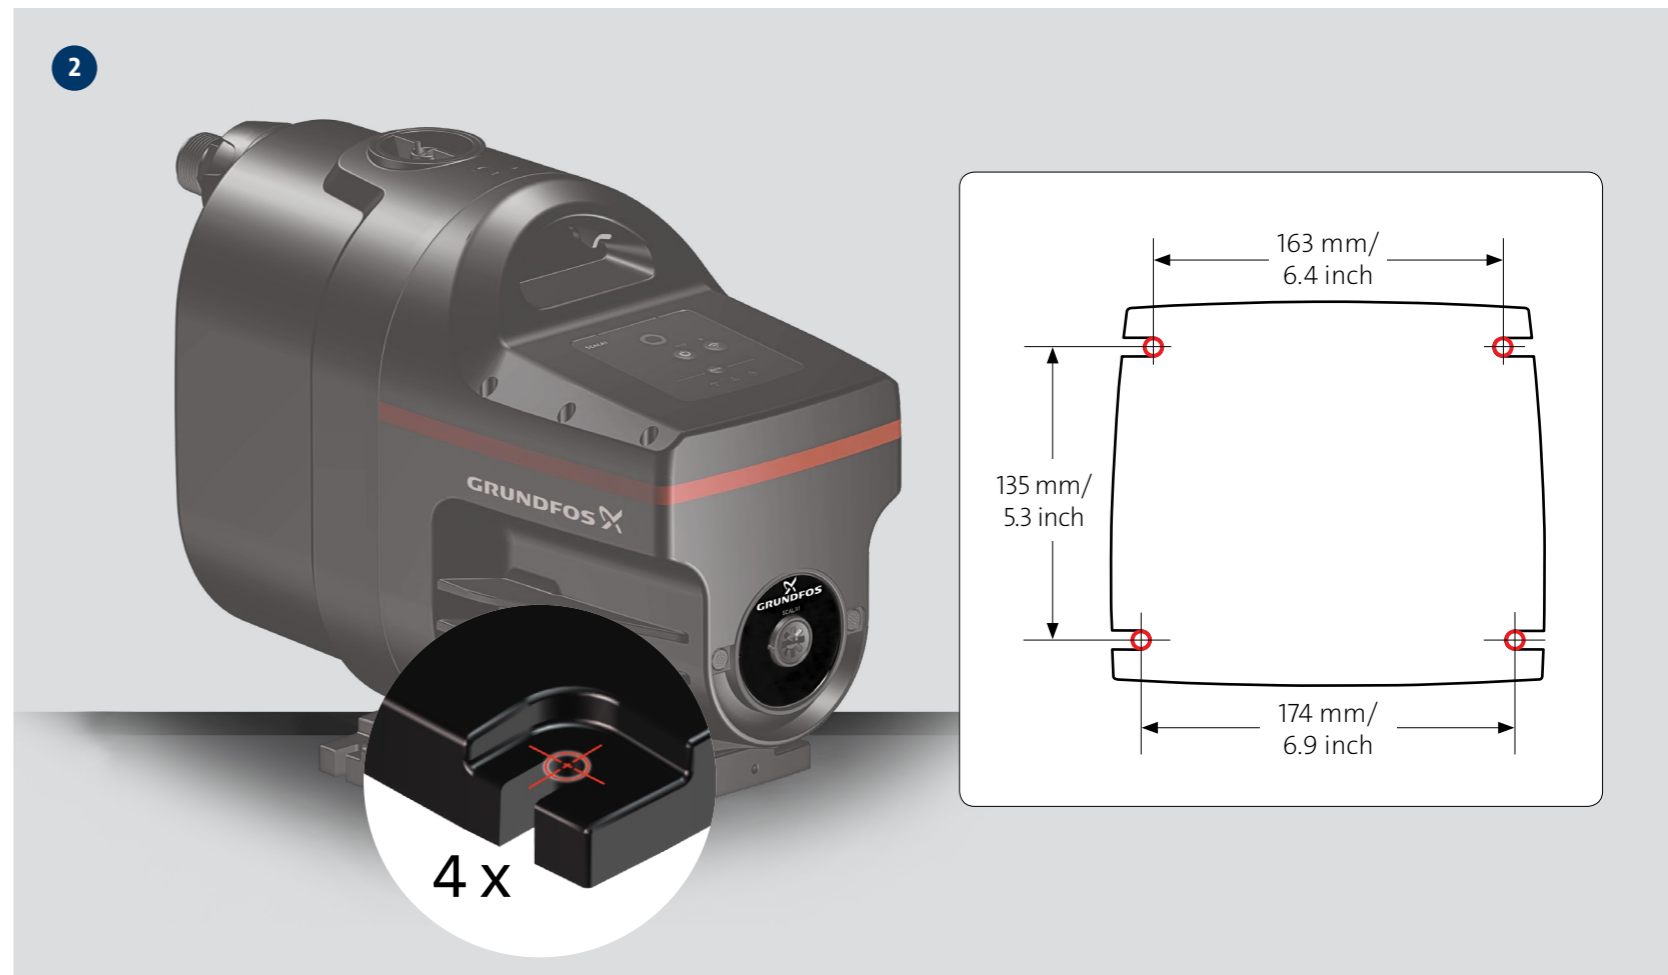

# SCALA1

<http://qr.grundfos.com/i/99735528>

be  
think  
innovate

**GRUNDFOS** 

PN8:  
Max. 8 bar / 0.8 MPa

- Voltage and frequency
- Ambient temperature

Min./Max.  
0 °C - + 45 °C /  
32 °F - + 113 °F

8

9

SCALA1

Stop

Reset

Off (default)

On

Bluetooth

Water tap icon → Gauge icon

The image shows the SCALA1 control panel with a smartphone interface. The panel has a red progress indicator, a 'Stop' button, a power button, a Wi-Fi icon, and a 'Reset' button. The smartphone interface shows a Bluetooth connection, a green progress indicator for 'Off (default)' and a red progress indicator for 'On'. Below the panel, a water tap icon is connected by an arrow to a gauge icon showing a red segment.

GRUNDFOS

GRUNDFOS

Control panel icons: +, ↓, ⌚

QR code

<http://qr.grundfos.com/i/99735528>

The image shows a black Grundfos pump unit with a control panel. The control panel has three red icons: a plus sign, a downward arrow, and a clock. Below the pump is a QR code and a URL: <http://qr.grundfos.com/i/99735528>.