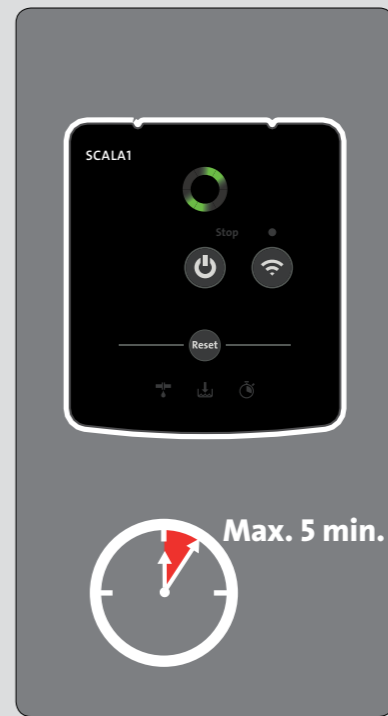

# SCALA1

<http://qr.grundfos.com/i/99735528>

be  
think  
innovate

**GRUNDFOS** 

PN8:  
Max. 8 bar / 0.8 MPa

- Voltage and frequency
- Ambient temperature

Min./Max.  
0 °C - + 45 °C /  
32 °F - + 113 °F

8

9

SCALA1

Stop

Reset

Off (default)

On

Bluetooth

Water tap icon → Gauge icon

The image shows the SCALA1 control panel with a smartphone interface. The panel has a red progress indicator, a 'Stop' button, a power button, a Wi-Fi icon, and a 'Reset' button. The smartphone interface shows a Bluetooth connection, a green progress indicator for 'Off (default)' and a red progress indicator for 'On'. Below the panel, a water tap icon is connected by an arrow to a gauge icon showing a red segment.

GRUNDFOS

GRUNDFOS

Control panel icons: +, ↓, ⌚

QR code

<http://qr.grundfos.com/i/99735528>

The image shows a black Grundfos pump unit with a control panel. The control panel has three red icons: a plus sign, a downward arrow, and a clock. Below the pump is a QR code and a URL: <http://qr.grundfos.com/i/99735528>.