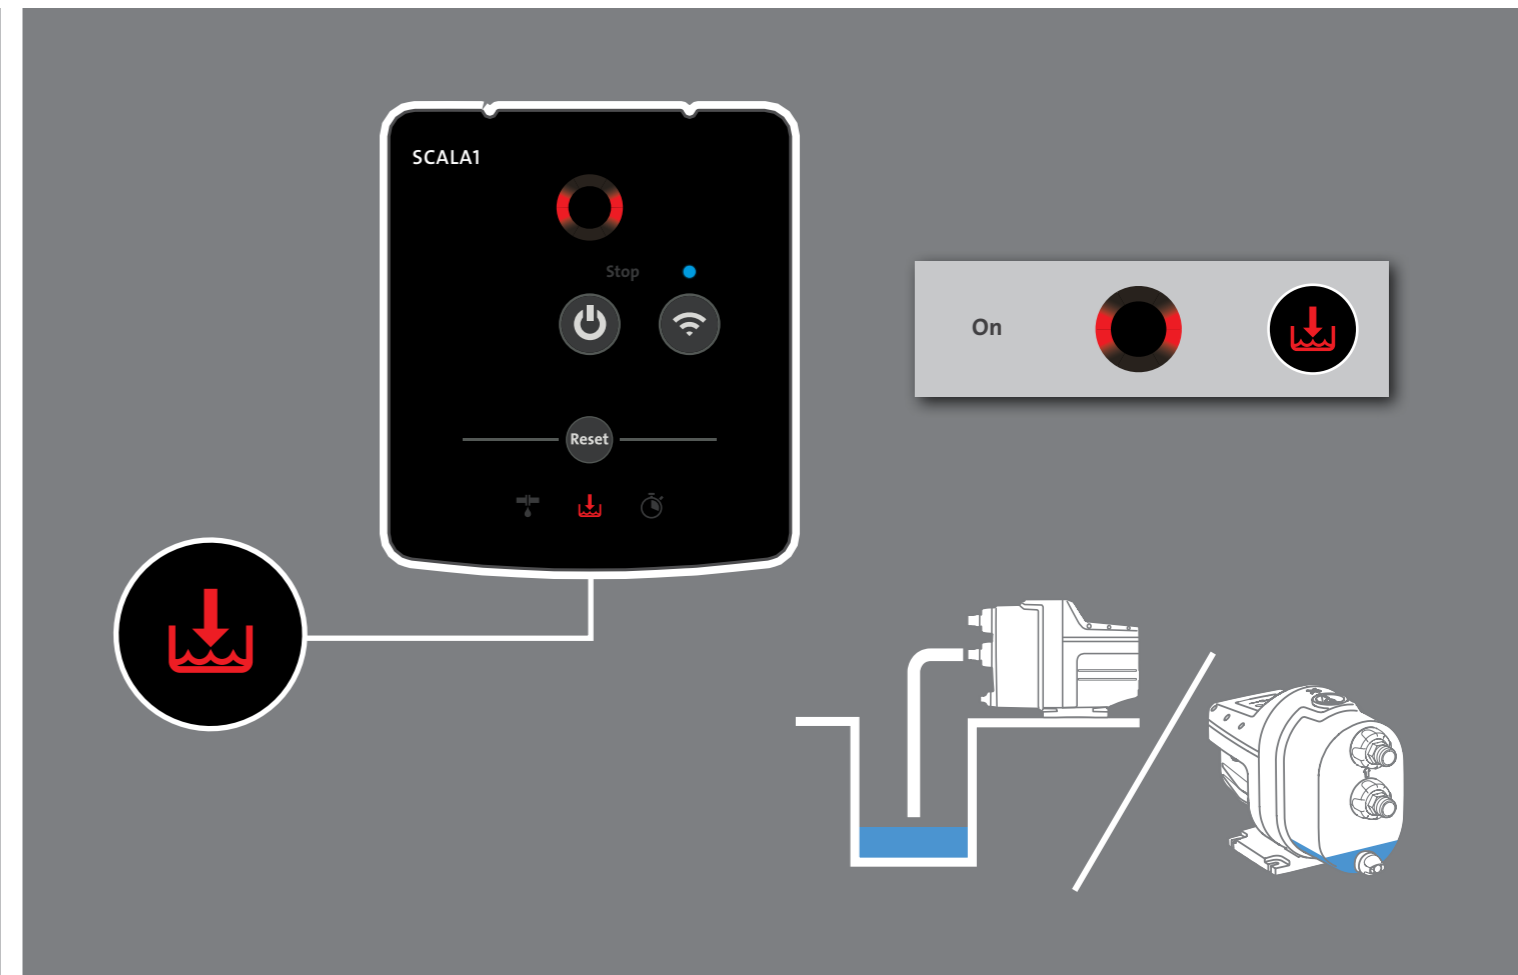

# SCALA1

<http://qr.grundfos.com/i/99735528>

be  
think  
innovate

**GRUNDFOS** 

PN8:  
Max. 8 bar / 0.8 MPa

- Voltage and frequency
- Ambient temperature

Min./Max.  
0 °C - + 45 °C /  
32 °F - + 113 °F

8

9

SCALA1

Stop

Reset

Off (default)

On

Bluetooth

Water tap icon → Gauge icon

The image shows the SCALA1 control panel with a smartphone interface. The panel has a red progress indicator, a 'Stop' button, a power button, a Wi-Fi icon, and a 'Reset' button. The smartphone interface shows a Bluetooth connection, a green progress indicator for 'Off (default)' and a red progress indicator for 'On'. Below the panel, a water tap icon is connected by an arrow to a gauge icon showing a red segment.

GRUNDFOS

GRUNDFOS

Control panel icons: +, ↓, ⌚

QR code

<http://qr.grundfos.com/i/99735528>

The image shows a black Grundfos pump unit with a control panel. The control panel has three red icons: a plus sign, a downward arrow, and a clock. Below the pump is a QR code and a URL: <http://qr.grundfos.com/i/99735528>.