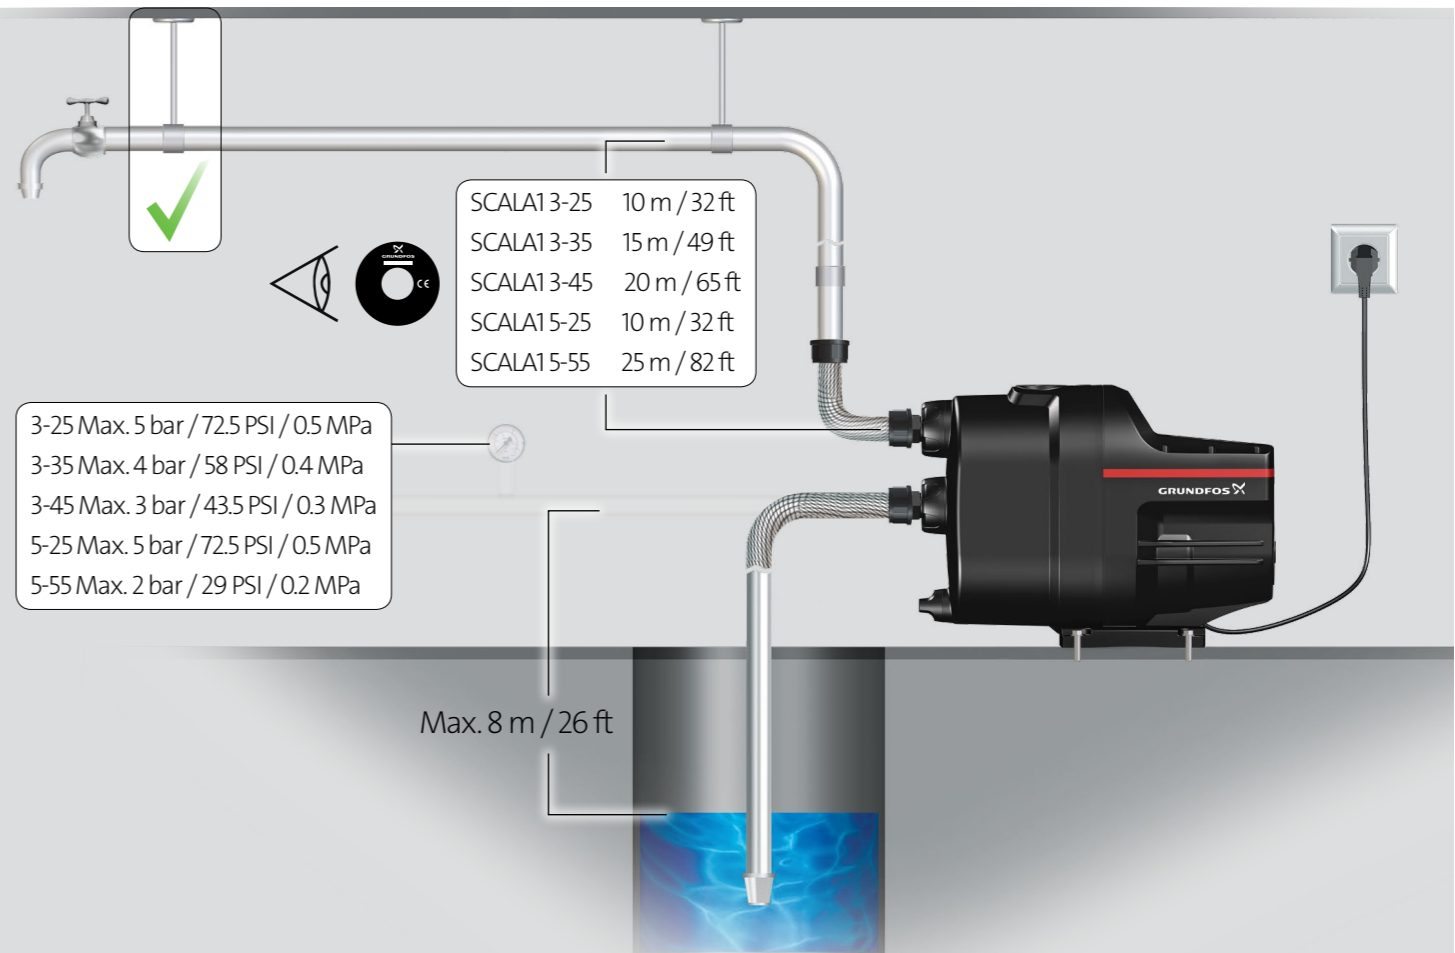

# SCALA1

<http://qr.grundfos.com/i/99735528>

be  
think  
innovate

**GRUNDFOS** 

PN8:  
Max. 8 bar / 0.8 MPa

- Voltage and frequency
- Ambient temperature

Min./Max.  
0 °C - + 45 °C /  
32 °F - + 113 °F

8

9

SCALA1

Stop

Reset

Off (default)

On

Bluetooth

Water tap icon → Gauge icon

The image shows the SCALA1 control panel with a smartphone interface. The panel has a red progress indicator, a 'Stop' button, a power button, a Wi-Fi icon, and a 'Reset' button. The smartphone interface shows a Bluetooth connection, a green progress indicator for 'Off (default)' and a red progress indicator for 'On'. Below the panel, a water tap icon is connected by an arrow to a gauge icon showing a red segment.

GRUNDFOS

GRUNDFOS

Control panel icons: +, ↓, ⌚

QR code

<http://qr.grundfos.com/i/99735528>

The image shows a black Grundfos pump unit with a control panel. The control panel has three red icons: a plus sign, a downward arrow, and a clock. Below the pump is a QR code and a URL: <http://qr.grundfos.com/i/99735528>.