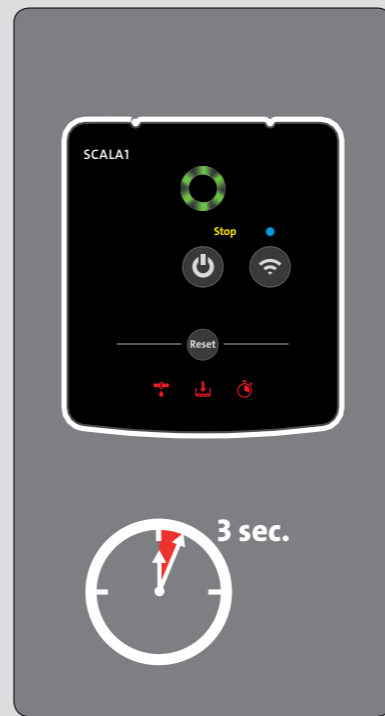

# SCALA1

<http://qr.grundfos.com/i/99735528>

be  
think  
innovate

**GRUNDFOS** 

PN8:  
Max. 8 bar / 0.8 MPa

- Voltage and frequency
- Ambient temperature

Min./Max.  
0 °C - + 45 °C /  
32 °F - + 113 °F

8

9

SCALA1

Stop

Reset

Off (default)

On

Bluetooth

Water tap icon → Gauge icon

The image shows the SCALA1 control panel with a smartphone interface. The panel has a red progress indicator, a 'Stop' button, a power button, a Wi-Fi icon, and a 'Reset' button. The smartphone interface shows a Bluetooth connection, a green progress indicator for 'Off (default)' and a red progress indicator for 'On'. Below the panel, a water tap icon is connected by an arrow to a gauge icon showing a red segment.

GRUNDFOS

GRUNDFOS

Control panel icons: +, ↓, ⌚

QR code

<http://qr.grundfos.com/i/99735528>

The image shows a black Grundfos pump unit with a control panel. The control panel has three red icons: a plus sign, a downward arrow, and a clock. Below the pump is a QR code and a URL: <http://qr.grundfos.com/i/99735528>.