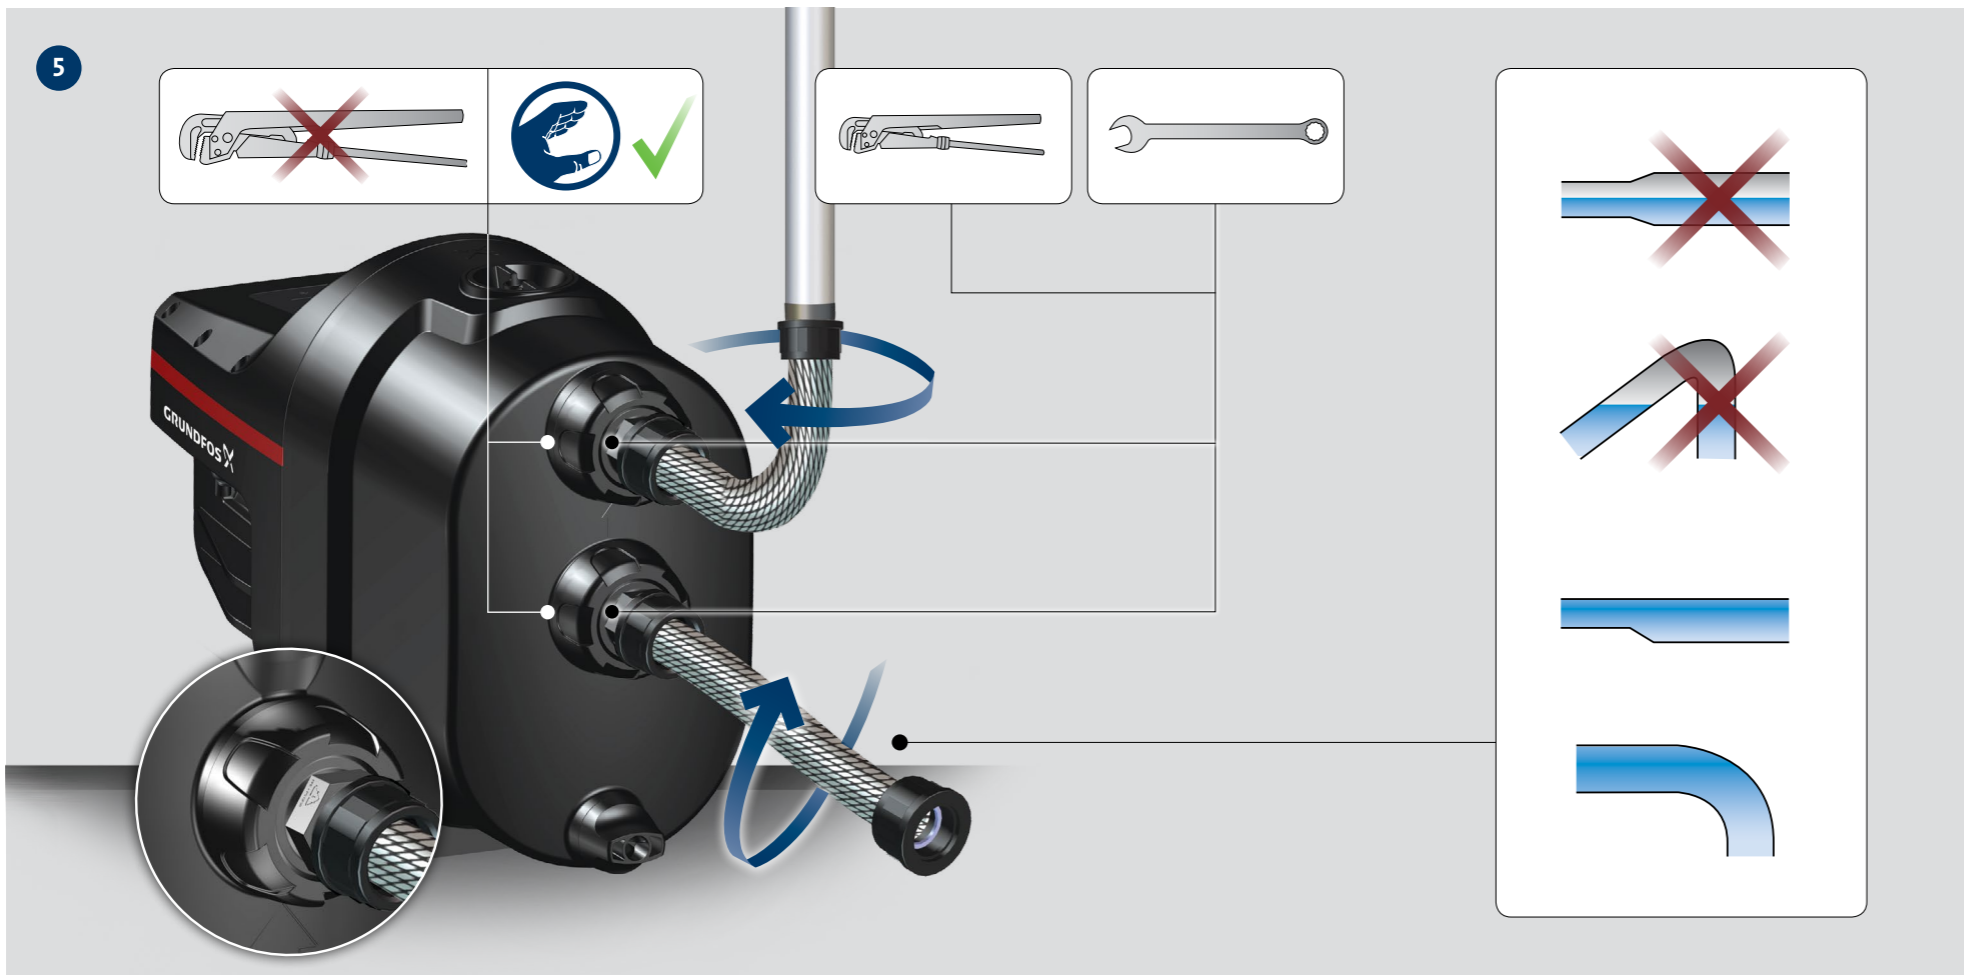

# SCALA1

<http://qr.grundfos.com/i/99735528>

be  
think  
innovate

**GRUNDFOS** 

PN8:  
Max. 8 bar / 0.8 MPa

- Voltage and frequency
- Ambient temperature

Min./Max.  
0 °C - + 45 °C /  
32 °F - + 113 °F

8

9

SCALA1

Stop

Reset

Off (default)

On

Bluetooth

Water tap icon → Gauge icon

The image shows the SCALA1 control panel with a smartphone interface. The panel has a red progress indicator, a 'Stop' button, a power button, a Wi-Fi icon, and a 'Reset' button. The smartphone interface shows a Bluetooth connection, a green progress indicator for 'Off (default)' and a red progress indicator for 'On'. Below the panel, a water tap icon is connected by an arrow to a gauge icon showing a red segment.

GRUNDFOS

GRUNDFOS

Control panel icons: +, ↓, ⌚

QR code

<http://qr.grundfos.com/i/99735528>

The image shows a black Grundfos pump unit with a control panel. The control panel has three red icons: a plus sign, a downward arrow, and a clock. Below the pump is a QR code and a URL: <http://qr.grundfos.com/i/99735528>.