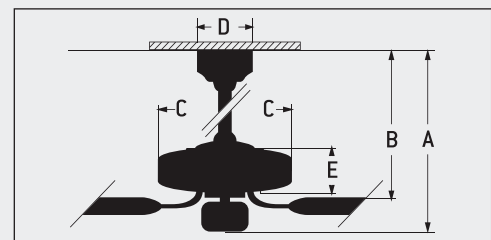

CEILING DROP DIMENSIONS

A: 4" DR - 19"
B: 4" DR - 10.5"
C: 6.02"
D: 5.12"
E: 5.75"
*DR=Downrod

"Compare: 49" to 60" ceiling fans have airflow efficiencies ranging from approximately 51 to 176 cubic feet per minute per watt at high speed."