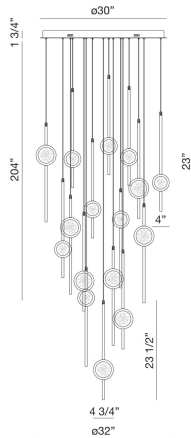

BARLETTA, 16 LT LED CHANDELIER

PRODUCT DETAILS

No.	:	39465-023
Product Color	:	BRASS ANODIZED ALUMINUM
Product Material	:	ALUMINUM
Shade / Accent Colour	:	BRASS
Shade / Accent Material	:	ALUMINUM
Diameter	:	32"
Height	:	23.5"
Weight	:	77.8lbs

LIGHT SOURCE DETAILS

Light Source Type	:	INTEGRATED LED
Input Voltage	:	120V
Bulb Voltage	:	120V
Socket Type	:	LED
Total Wattage	:	90W
Delivered Lumens	:	3800lm
Kelvin	:	3500K
CRI	:	90
Dimmable	:	Yes

OPTIONS AVAILABLE

ITEM NO.	FINISH	SHADE
39465-016	BLACK ANODIZED ALUMINUM	BLACK
39465-023	BRASS ANODIZED ALUMINUM	BRASS
39465-030	BLACK ANODIZED ALUMINUM	BRASS

TECHNICAL DETAILS

Hanging Support Type	:	WIRE
Hanging Support Length	:	204"
Canopy / Backplate Height	:	1.75"
Canopy / Backplate Dia.	:	30"