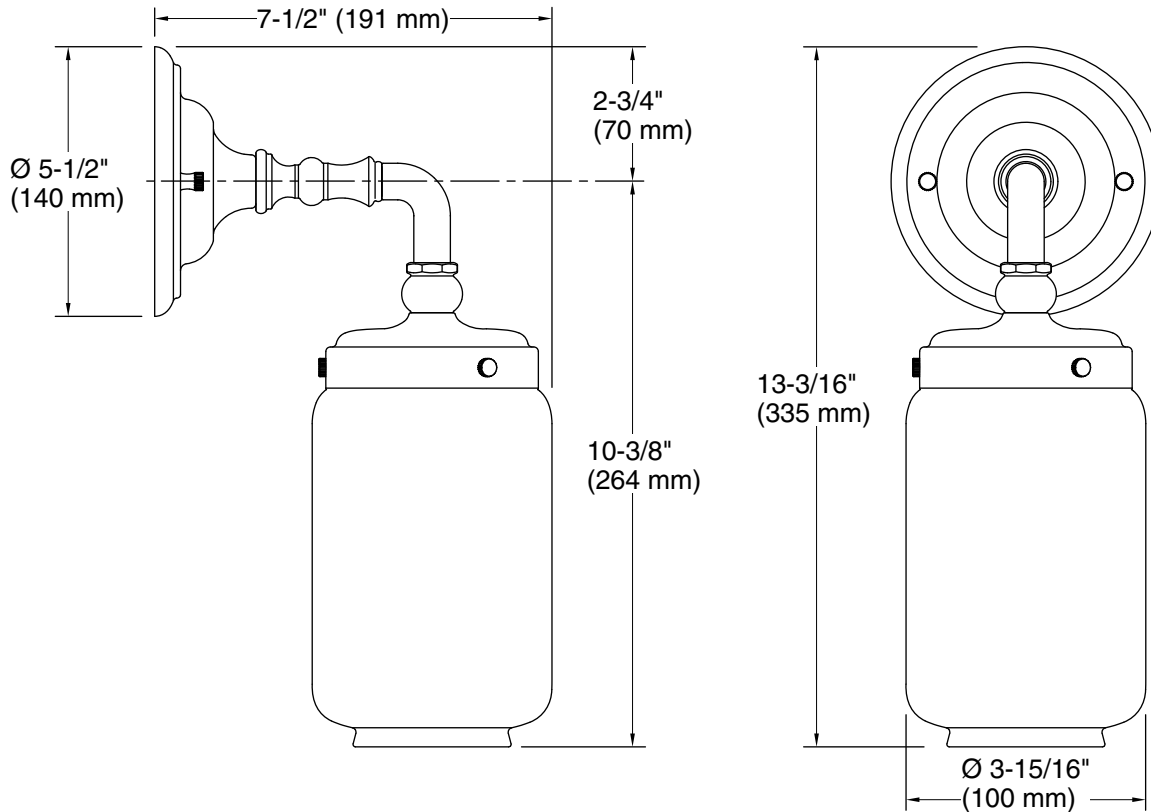

Features

- Clear glass shades with inner frosted glass diffusers for reduced glare
- Requires bulb with medium (E26) base; T10 bulb recommended (sold separately)
- Coordinates with faucets and accessories in the Artifacts collection
- Includes installation hardware
- Suitable for damp locations, per UL 1598

Required Electrical Service

0.333 A

Technical Information

All product dimensions are nominal.

Material:	Brass, Glass, Zinc
Number of Lights:	1
Lighting Type:	Socket-based
Socket Type:	E-26 Medium
Number of Shades:	1
Shade Type:	Frosted Glass
Hanging Type:	Non-hanging