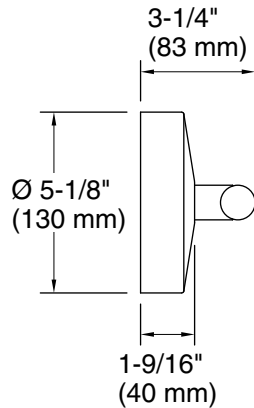

Required Electrical Service

One circuit required.

Lights: 120 V, 0.977 A, 60 Hz

Technical Information

All product dimensions are nominal.

Material: Steel, Aluminum, Glass

Number of Lights: 2

Lighting Type: Integrated LED

Number of Shades: 2

Shade Type: Glass - frosted

Hanging Type: Non-hanging

Electrical component rating: LED: 60 Hz, 12 W, 700 Lumens, 3000K