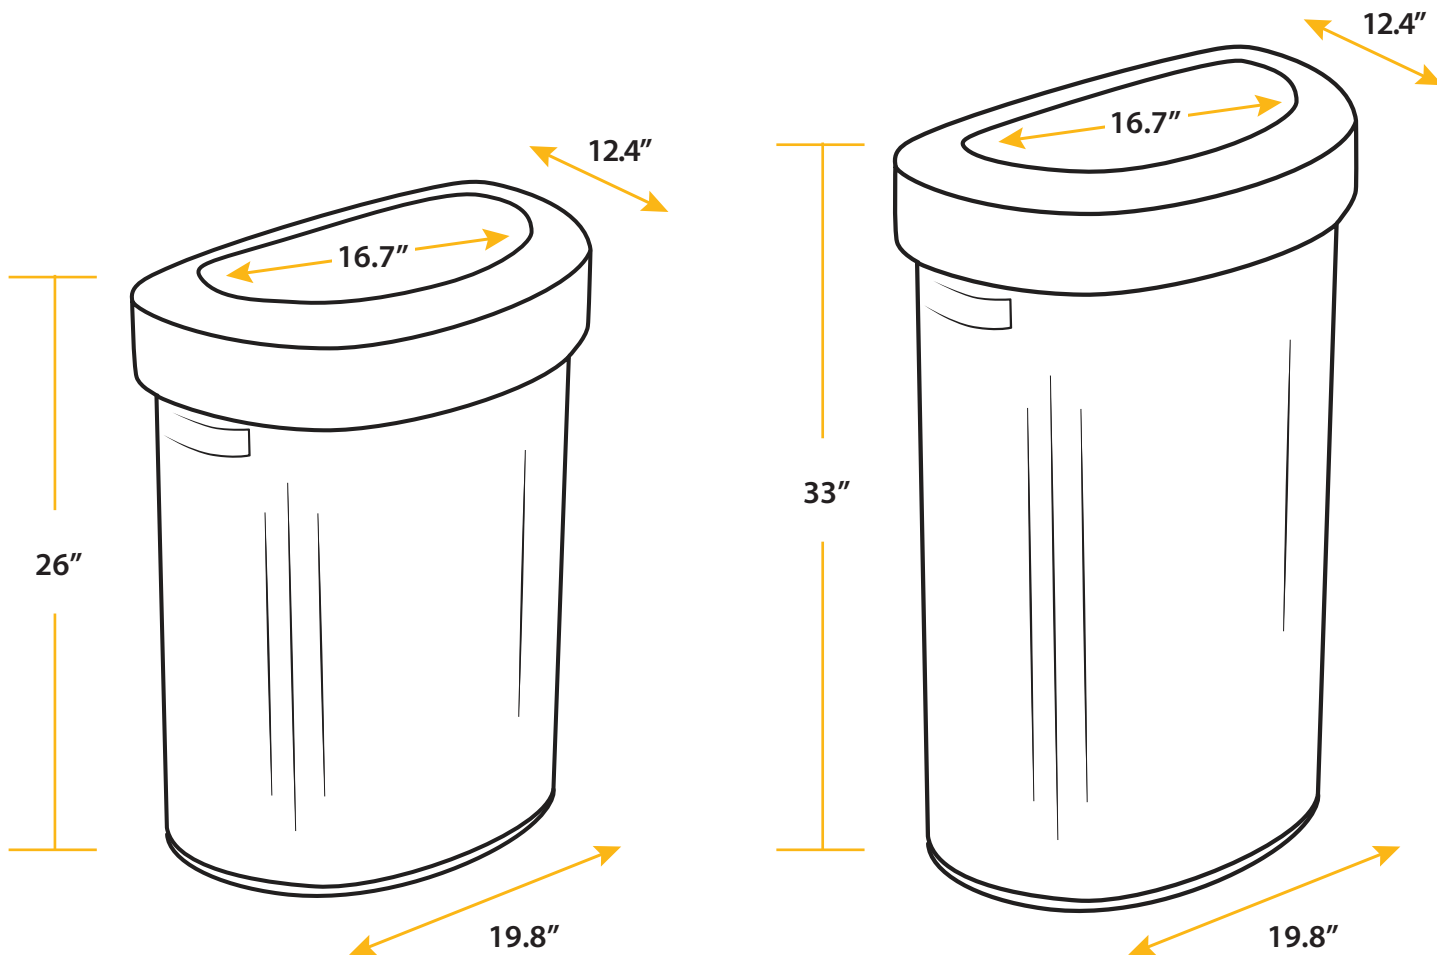

18/23 Gallon Stainless Steel SEMI-ROUND OPEN TOP TRASH CAN

Offer quick and effective waste disposal in entry ways, lobbies, stores and more, with the HLS Commercial® Semi-Round Open Top Trash Can. The elegant, durable stainless steel complements any décor, while the slim, half-round shape saves space.

For product details and pricing:

1-650-535-4378

hlscommercial.com

SPECIFICATIONS

Model: HLS18DOT

Dimensions:

19.8" L x 12.4" W x 26" H

Package Dimensions:

21.7" L x 14.2" W x 28.2" H

Product Weight: 9.5 lbs.

Package Weight: 13 lbs.

Capacity:

18 Gallons (68 Liters)

Material: Stainless Steel

Model: HLS23DOT

Dimensions:

19.8" L x 12.4" W x 33" H

Package Dimensions:

21.7" L x 14.2" W x 34.5" H

Product Weight: 11.7 lbs.

Package Weight: 16 lbs.

Capacity:

23 Gallons (87 Liters)

Material: Stainless Steel