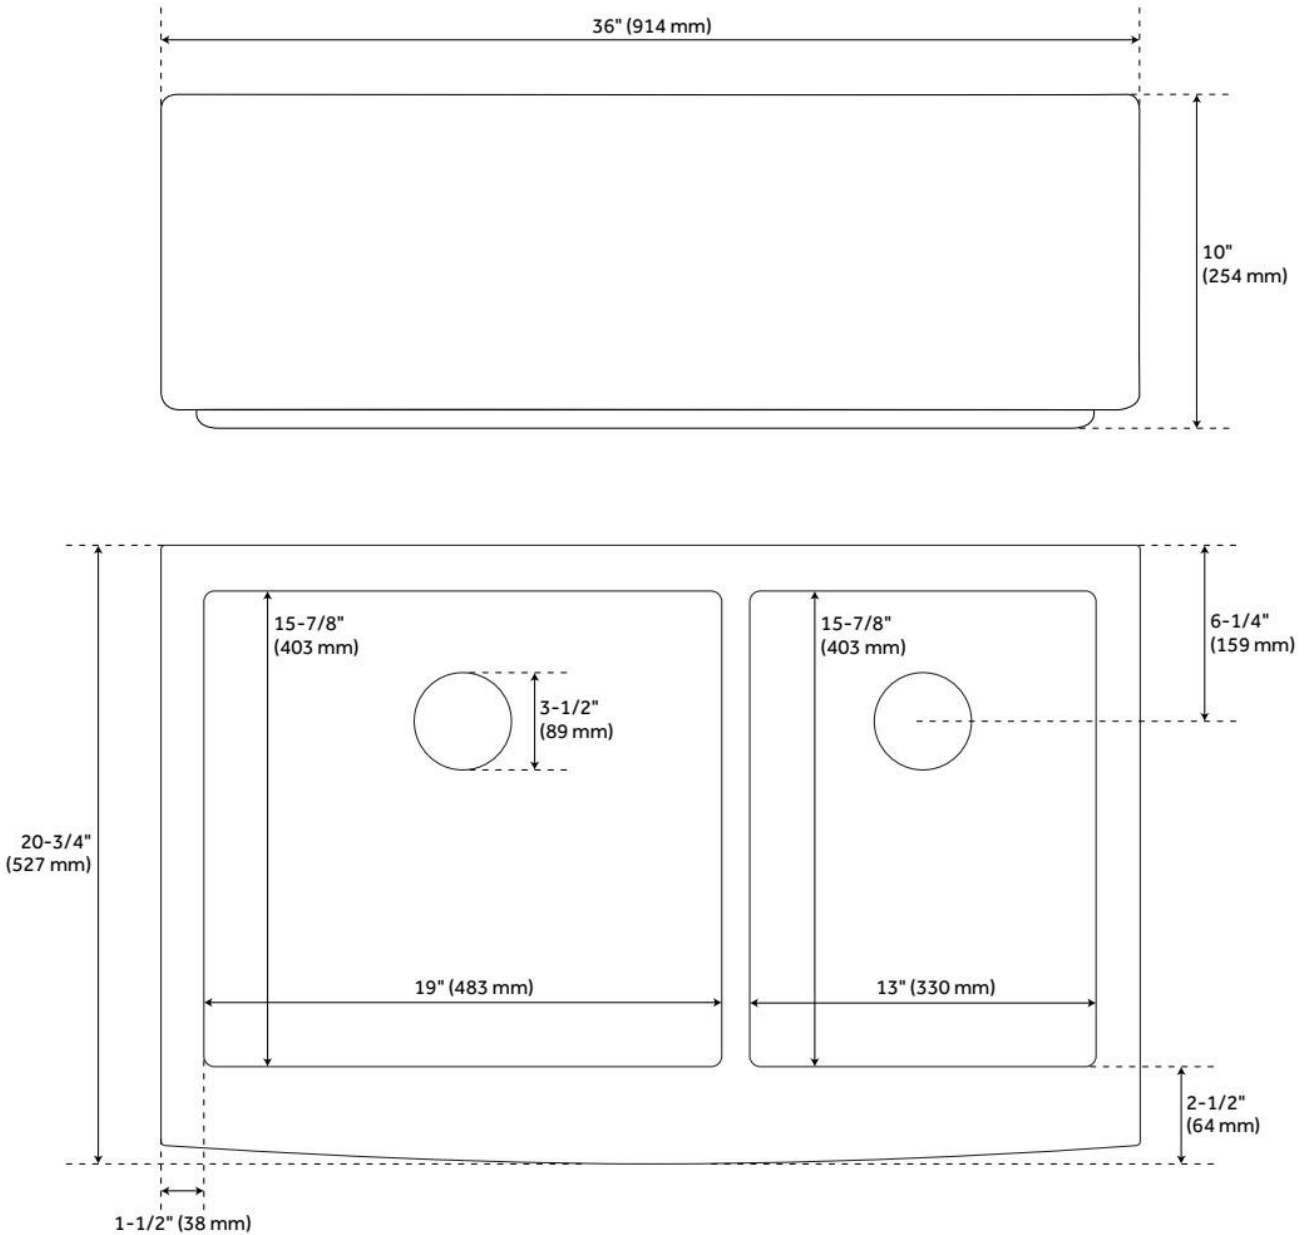

36" FOURNIER 60/40 OFFSET DOUBLE-BOWL STAINLESS STEEL FARMHOUSE SINK - CURVED

SKU: 478422
Code: SH478422

FEATURES

Material: Stainless Steel
Product Finish: Stainless Steel
Installation Type: Farmhouse
Shape: Rectangle
Drain Placement: Center Rear
Fits Drain Hole Size: 3-1/2"
Faucet Centers: No Faucet Hole
Overflow Hole: No
Mounting Hardware Included: No

ASME A112.19.3/CSA B45.4, Massachusetts Accepted, LISTED ID: SH229018SS

ADDITIONAL FEATURES

- Made of 16-gauge, 304-grade stainless steel.
- Handcrafted with matte finish.
- Apron height: 9"

REVISED 7/15/2024

36" FOURNIER 60/40 OFFSET DOUBLE-BOWL STAINLESS STEEL FARMHOUSE SINK - CURVED

SKU: 478422
Code: SH478422

REVISED 7/15/2024