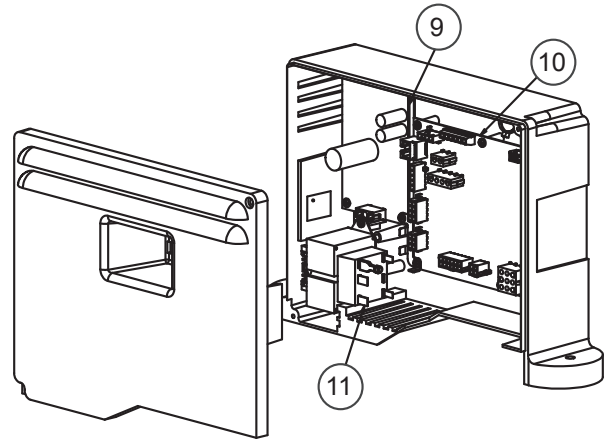

Table 1. Top Cover Control Assembly			
Item	Description	50 Gallon	75 Gallon
1	Spark Ignition Transformer	100271921	
2	Blocked Exhaust Switch	100113142	
3	Blocked Intake Air Switch	100113143	
4*	Temperature Probe (Includes Wiring Harness)	100301929	
5*	Anode - Alum	100109594	
5A*	Anode - Mag.	100108660	
6*	Inlet Tube	100111183	100113145
7*	Inlet Nipple	100109621	-
8*	Anode - Outlet Alum.	100111515	-
8A*	Anode - Outlet Mag.	100210066	-
8B	Outlet Nipple	-	100109450
9	Power Supply Assembly	100113155	
10	CCB Board - Programmed	100312667	
11	Transformer	100113157	

* Not Shown.

Standard hardware items may be purchased locally.

Figure 3. 50-Gallon (top view)

Figure 5. Central Control Board (CCB)

Figure 4. 75 Gallon (top view)

Table 2. Blower/Burner Assembly			
Item	Description	300 Series	301 Series
1	Blower	100271839	
2	Socket Button Head Cap Screw (#10-32 x 5/8" Full Thread)	-	
3	Gas Valve/Venturi Assembly	100113148	100113149
4	Blower Gasket	100111745	
5	Flame Sense Wire	100113153	
6	Burner Adapter Gasket	100111744	
7	Observation Window	100110901	
8	Socket Head Cap Screw (5/16-18 x 5/8")	-	
9	Machine Screw (#6-32 x 0.25" Pan Head)	-	
10	Flame Sensor Rod	100113151	
11	Burner Gasket	100112011	
12	Burner Assembly	100113147	
13	Igniter (includes igniter wire)	100301928	

Figure 6. Burner/Blower Assembly

Metal Exhaust Elbow Assembly..... 100187912

Backflow Preventer Kit100112508

3" Concentric Vent 100111100

Low Profile Vent

2" 100187903

3" 100187887

**WATER HEATER PARTS FULFILLMENT
1-800-821-2017**