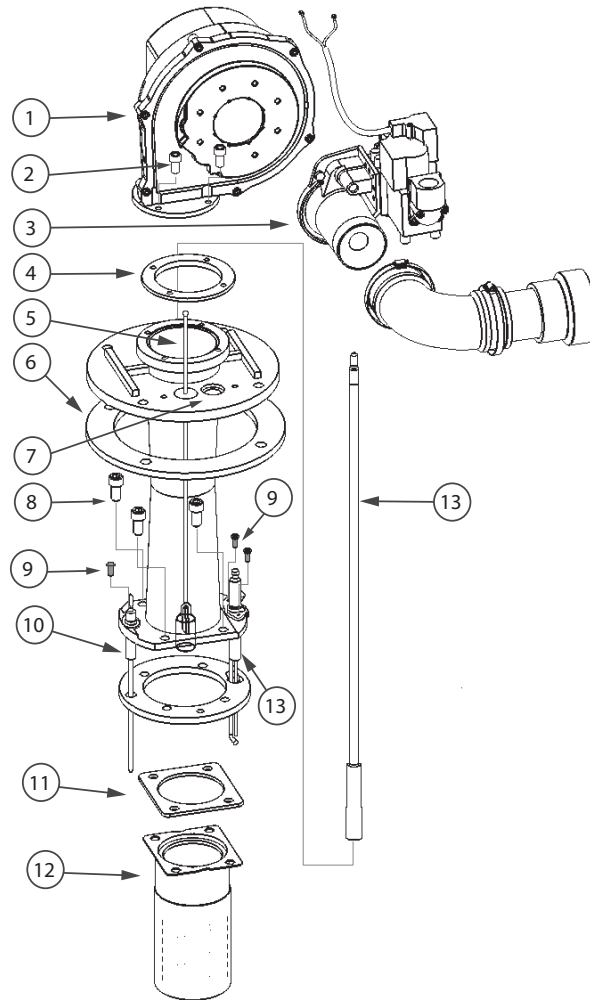

Table 1. Top Cover Control Assembly			
Item	Description	50 Gallon	75 Gallon
1	Spark Ignition Transformer	100271921	
2	Blocked Exhaust Switch	100113142	
3	Blocked Intake Air Switch	100113143	
4*	Temperature Probe (Includes Wiring Harness)	100301929	
5*	Anode - Alum	100109594	
5A*	Anode - Mag.	100108660	
6*	Inlet Tube	100111183	100113145
7*	Inlet Nipple	100109621	-
8*	Anode - Outlet Alum.	100111515	-
8A*	Anode - Outlet Mag.	100210066	-
8B	Outlet Nipple	-	100109450
9	Power Supply Assembly	100113155	
10	CCB Board - Programmed	100312667	
11	Transformer	100113157	

* Not Shown.

Standard hardware items may be purchased locally.

Figure 3. 50-Gallon (top view)

Figure 5. Central Control Board (CCB)

Figure 4. 75 Gallon (top view)

Table 2. Blower/Burner Assembly			
Item	Description	300 Series	301 Series
1	Blower	100271839	
2	Socket Button Head Cap Screw (#10-32 x 5/8" Full Thread)	-	
3	Gas Valve/Venturi Assembly	100113148	100113149
4	Blower Gasket	100111745	
5	Flame Sense Wire	100113153	
6	Burner Adapter Gasket	100111744	
7	Observation Window	100110901	
8	Socket Head Cap Screw (5/16-18 x 5/8")	-	
9	Machine Screw (#6-32 x 0.25" Pan Head)	-	
10	Flame Sensor Rod	100113151	
11	Burner Gasket	100112011	
12	Burner Assembly	100113147	
13	Igniter (includes igniter wire)	100301928	

Figure 6. Burner/Blower Assembly

Metal Exhaust Elbow Assembly..... 100187912

Backflow Preventer Kit100112508

3" Concentric Vent 100111100

Low Profile Vent

2" 100187903

3" 100187887

**WATER HEATER PARTS FULFILLMENT
1-800-821-2017**