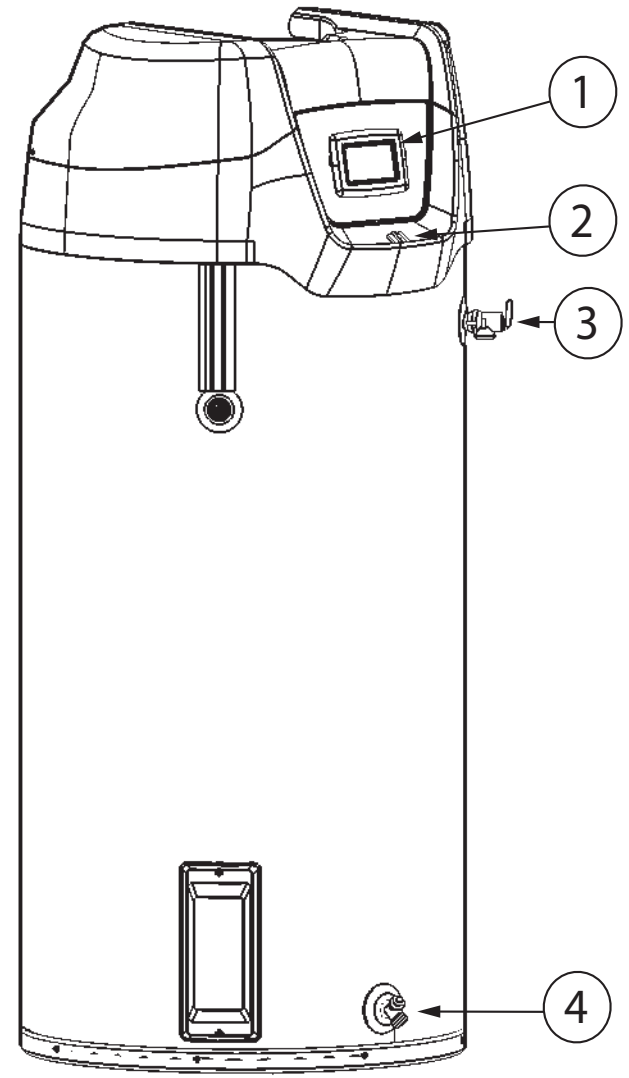

GAS REPLACEMENT PARTS LIST

MODELS:
50 GAL
75 GAL
Series:
300/301

Figure 1. 50 Gallon

Figure 2. 75 Gallon

Item	Description	50 gallon	75 gallon
1	User Interface Module (UIM)	100312669	
2	Enable/Disable Switch	100096025	
3	T&P Valve	100108455	100108779
4	Drain Valve	100263911	100263912

Table 1. Top Cover Control Assembly			
Item	Description	50 Gallon	75 Gallon
1	Spark Ignition Transformer	100271921	
2	Blocked Exhaust Switch	100113142	
3	Blocked Intake Air Switch	100113143	
4*	Temperature Probe (Includes Wiring Harness)	100301929	
5*	Anode - Alum	100109594	
5A*	Anode - Mag.	100108660	
6*	Inlet Tube	100111183	100113145
7*	Inlet Nipple	100109621	-
8*	Anode - Outlet Alum.	100111515	-
8A*	Anode - Outlet Mag.	100210066	-
8B	Outlet Nipple	-	100109450
9	Power Supply Assembly	100113155	
10	CCB Board - Programmed	100312667	
11	Transformer	100113157	

* Not Shown.

Standard hardware items may be purchased locally.

Figure 3. 50-Gallon (top view)

Figure 5. Central Control Board (CCB)

Figure 4. 75 Gallon (top view)

Table 2. Blower/Burner Assembly			
Item	Description	300 Series	301 Series
1	Blower	100271839	
2	Socket Button Head Cap Screw (#10-32 x 5/8" Full Thread)	-	
3	Gas Valve/Venturi Assembly	100113148	100113149
4	Blower Gasket	100111745	
5	Flame Sense Wire	100113153	
6	Burner Adapter Gasket	100111744	
7	Observation Window	100110901	
8	Socket Head Cap Screw (5/16-18 x 5/8")	-	
9	Machine Screw (#6-32 x 0.25" Pan Head)	-	
10	Flame Sensor Rod	100113151	
11	Burner Gasket	100112011	
12	Burner Assembly	100113147	
13	Igniter (includes igniter wire)	100301928	