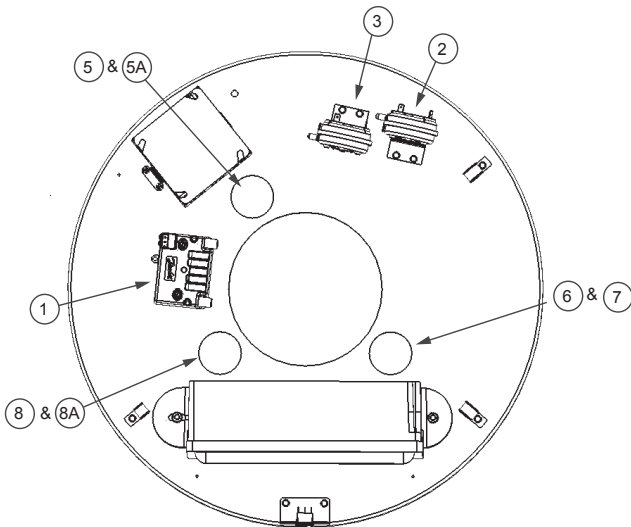

Table 1. Top Cover Control Assembly			
Item	Description	50 Gallon	75 Gallon
1	Spark Ignition Transformer	100271921	
2	Blocked Exhaust Switch	100113142	
3	Blocked Intake Air Switch	100113143	
4*	Temperature Probe (Includes Wiring Harness)	100301929	
5*	Anode - Alum	100109594	
5A*	Anode - Mag.	100108660	
6*	Inlet Tube	100111183	100113145
7*	Inlet Nipple	100109621	-
8*	Anode - Outlet Alum.	100111515	-
8A*	Anode - Outlet Mag.	100210066	-
8B	Outlet Nipple	-	100109450
9	Power Supply Assembly	100113155	
10	CCB Board - Programmed	100312667	
11	Transformer	100113157	

* Not Shown.

Standard hardware items may be purchased locally.

Figure 3. 50-Gallon (top view)

Figure 5. Central Control Board (CCB)

Figure 4. 75 Gallon (top view)

Table 2. Blower/Burner Assembly			
Item	Description	300 Series	301 Series
1	Blower	100271839	
2	Socket Button Head Cap Screw (#10-32 x 5/8" Full Thread)	-	
3	Gas Valve/Venturi Assembly	100113148	100113149
4	Blower Gasket	100111745	
5	Flame Sense Wire	100113153	
6	Burner Adapter Gasket	100111744	
7	Observation Window	100110901	
8	Socket Head Cap Screw (5/16-18 x 5/8")	-	
9	Machine Screw (#6-32 x 0.25" Pan Head)	-	
10	Flame Sensor Rod	100113151	
11	Burner Gasket	100112011	
12	Burner Assembly	100113147	
13	Igniter (includes igniter wire)	100301928	

Figure 6. Burner/Blower Assembly

Metal Exhaust Elbow Assembly..... 100187912

Backflow Preventer Kit100112508

3" Concentric Vent 100111100

Low Profile Vent

2" 100187903

3" 100187887

**WATER HEATER PARTS FULFILLMENT
1-800-821-2017**