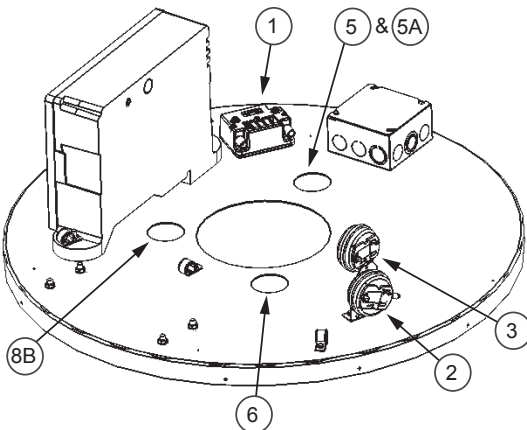

Table 1. Top Cover Control Assembly			
Item	Description	50 Gallon	75 Gallon
1	Spark Ignition Transformer	100271921	
2	Blocked Exhaust Switch	100113142	
3	Blocked Intake Air Switch	100113143	
4*	Temperature Probe (Includes Wiring Harness)	100301929	
5*	Anode - Alum	100109594	
5A*	Anode - Mag.	100108660	
6*	Inlet Tube	100111183	100113145
7*	Inlet Nipple	100109621	-
8*	Anode - Outlet Alum.	100111515	-
8A*	Anode - Outlet Mag.	100210066	-
8B	Outlet Nipple	-	100109450
9	Power Supply Assembly	100113155	
10	CCB Board - Programmed	100312667	
11	Transformer	100113157	

* Not Shown.

Standard hardware items may be purchased locally.

Figure 3. 50-Gallon (top view)

Figure 5. Central Control Board (CCB)

Figure 4. 75 Gallon (top view)

Table 2. Blower/Burner Assembly			
Item	Description	300 Series	301 Series
1	Blower	100271839	
2	Socket Button Head Cap Screw (#10-32 x 5/8" Full Thread)	-	
3	Gas Valve/Venturi Assembly	100113148	100113149
4	Blower Gasket	100111745	
5	Flame Sense Wire	100113153	
6	Burner Adapter Gasket	100111744	
7	Observation Window	100110901	
8	Socket Head Cap Screw (5/16-18 x 5/8")	-	
9	Machine Screw (#6-32 x 0.25" Pan Head)	-	
10	Flame Sensor Rod	100113151	
11	Burner Gasket	100112011	
12	Burner Assembly	100113147	
13	Igniter (includes igniter wire)	100301928	

Figure 6. Burner/Blower Assembly

Metal Exhaust Elbow Assembly..... 100187912

Backflow Preventer Kit100112508

3" Concentric Vent 100111100

Low Profile Vent

2" 100187903

3" 100187887

**WATER HEATER PARTS FULFILLMENT
1-800-821-2017**