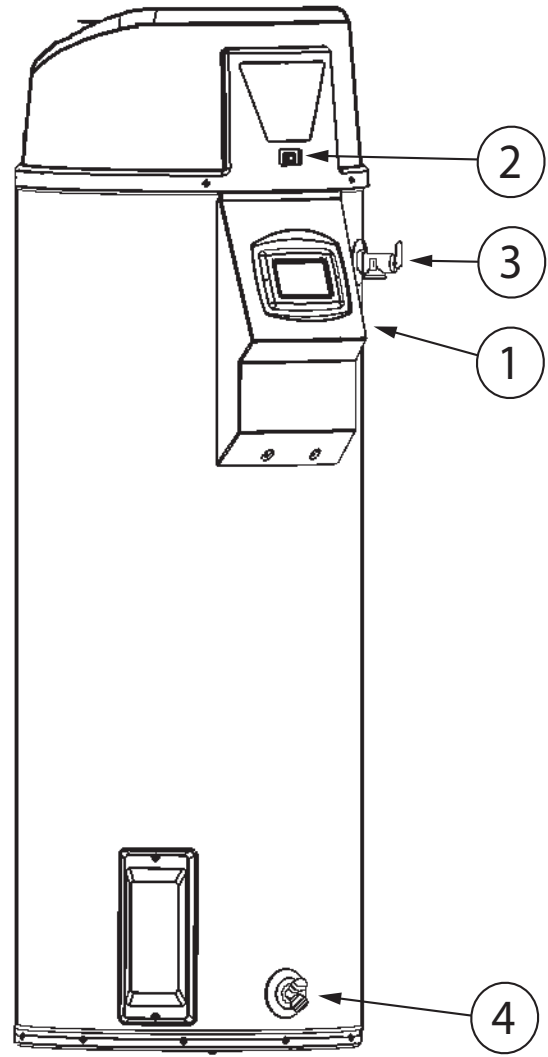

GAS REPLACEMENT PARTS LIST

MODELS:
50 GAL
75 GAL
Series:
300/301

Figure 1. 50 Gallon

Figure 2. 75 Gallon

Item	Description	50 gallon	75 gallon
1	User Interface Module (UIM)	100312669	
2	Enable/Disable Switch	100096025	
3	T&P Valve	100108455	100108779
4	Drain Valve	100263911	100263912

Table 1. Top Cover Control Assembly			
Item	Description	50 Gallon	75 Gallon
1	Spark Ignition Transformer	100271921	
2	Blocked Exhaust Switch	100113142	
3	Blocked Intake Air Switch	100113143	
4*	Temperature Probe (Includes Wiring Harness)	100301929	
5*	Anode - Alum	100109594	
5A*	Anode - Mag.	100108660	
6*	Inlet Tube	100111183	100113145
7*	Inlet Nipple	100109621	-
8*	Anode - Outlet Alum.	100111515	-
8A*	Anode - Outlet Mag.	100210066	-
8B	Outlet Nipple	-	100109450
9	Power Supply Assembly	100113155	
10	CCB Board - Programmed	100312667	
11	Transformer	100113157	

* Not Shown.

Standard hardware items may be purchased locally.

Figure 3. 50-Gallon (top view)

Figure 5. Central Control Board (CCB)

Figure 4. 75 Gallon (top view)

Table 2. Blower/Burner Assembly			
Item	Description	300 Series	301 Series
1	Blower	100271839	
2	Socket Button Head Cap Screw (#10-32 x 5/8" Full Thread)	-	
3	Gas Valve/Venturi Assembly	100113148	100113149
4	Blower Gasket	100111745	
5	Flame Sense Wire	100113153	
6	Burner Adapter Gasket	100111744	
7	Observation Window	100110901	
8	Socket Head Cap Screw (5/16-18 x 5/8")	-	
9	Machine Screw (#6-32 x 0.25" Pan Head)	-	
10	Flame Sensor Rod	100113151	
11	Burner Gasket	100112011	
12	Burner Assembly	100113147	
13	Igniter (includes igniter wire)	100301928	