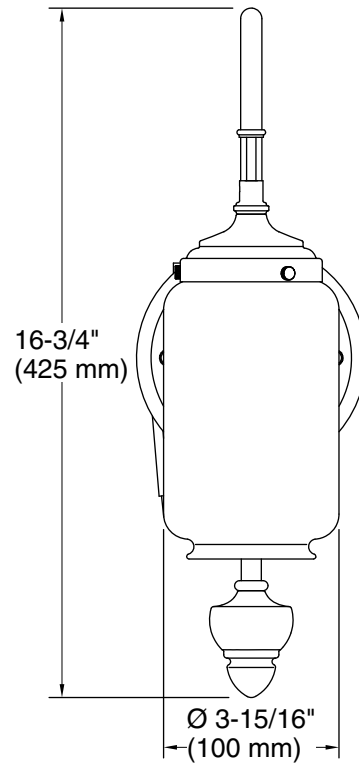

Required Electrical Service

0.333 A

Technical Information

All product dimensions are nominal.

Material:	Brass, Glass, Zinc
Number of Lights:	1
Lighting Type:	Socket-based
Socket Type:	E-26 Medium
Number of Shades:	1
Shade Type:	Clear Glass
Hanging Type:	Adjustable pulley