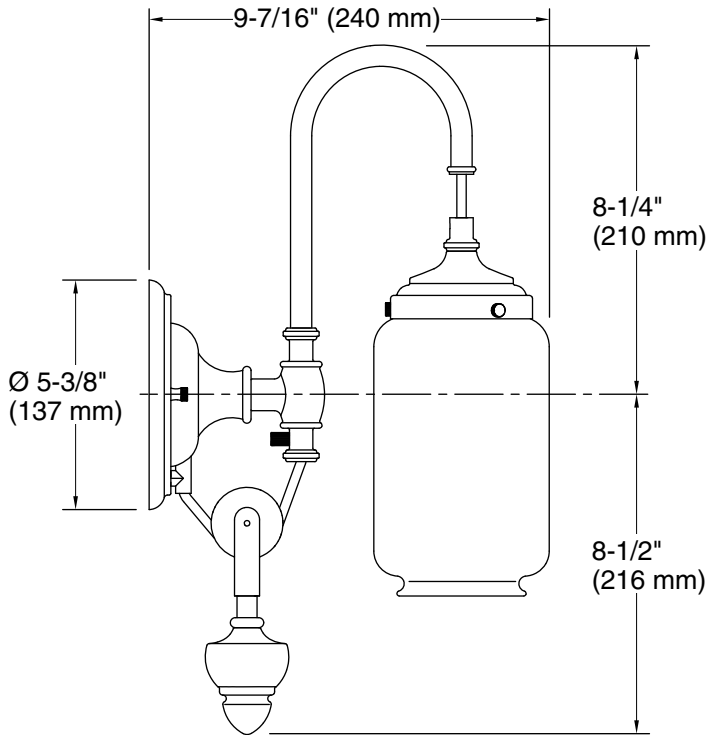

Features

- Clear glass shades with inner frosted glass diffusers for reduced glare
- Requires bulb with medium (E26) base; T10 bulb recommended (sold separately)
- Coordinates with faucets and accessories in the Artifacts collection
- Suitable for damp locations, per UL 1598

Required Electrical Service

0.333 A

Technical Information

All product dimensions are nominal.

Material:	Brass, Glass, Zinc
Number of Lights:	1
Lighting Type:	Socket-based
Socket Type:	E-26 Medium
Number of Shades:	1
Shade Type:	Clear Glass
Hanging Type:	Adjustable pulley