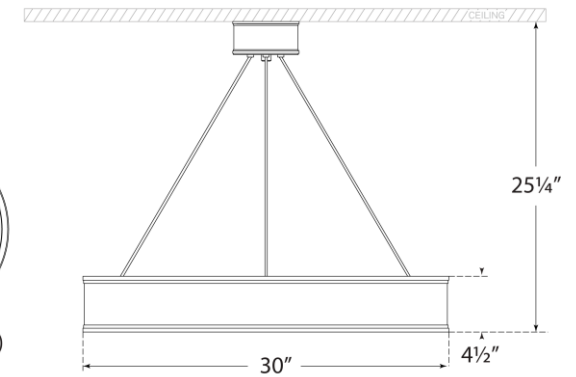

TEAR SHEET

Connery 30" Ring Chandelier

Item # CHC 1615BZ

Designer: Chapman & Myers

O/A Height: 20" - 123"

Fixture Height: 4.5"

Width: 30"

Canopy: 5.5" Round

Finishes: AB, BZ, PN, WHT/AB

Socket: Dedicated LED

Wattage: 65w (5200lm)

Weight: 24 Pounds

Note: Height Not Adjustable After Installation

Bottom View(1:2)

Side View