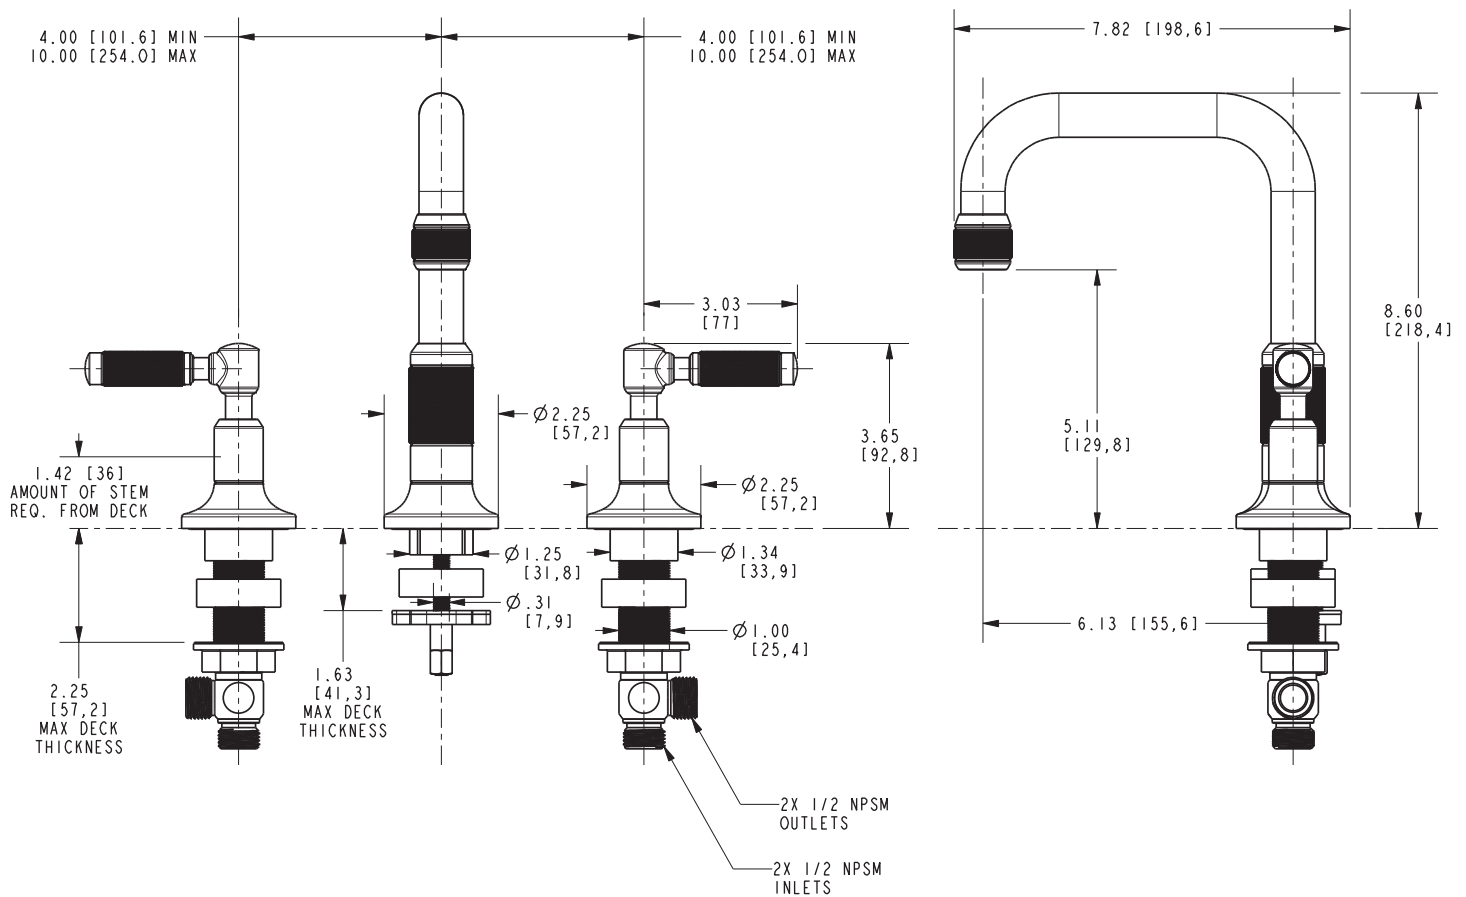

3250

PRODUCT DIMENSIONS *(Units are in inches)*

Product Dimensions are provided for reference only. For specific product installation guidelines, please reference the Installation Instructions of the product being installed.

Clemens Widespread Lavatory Faucet 3250