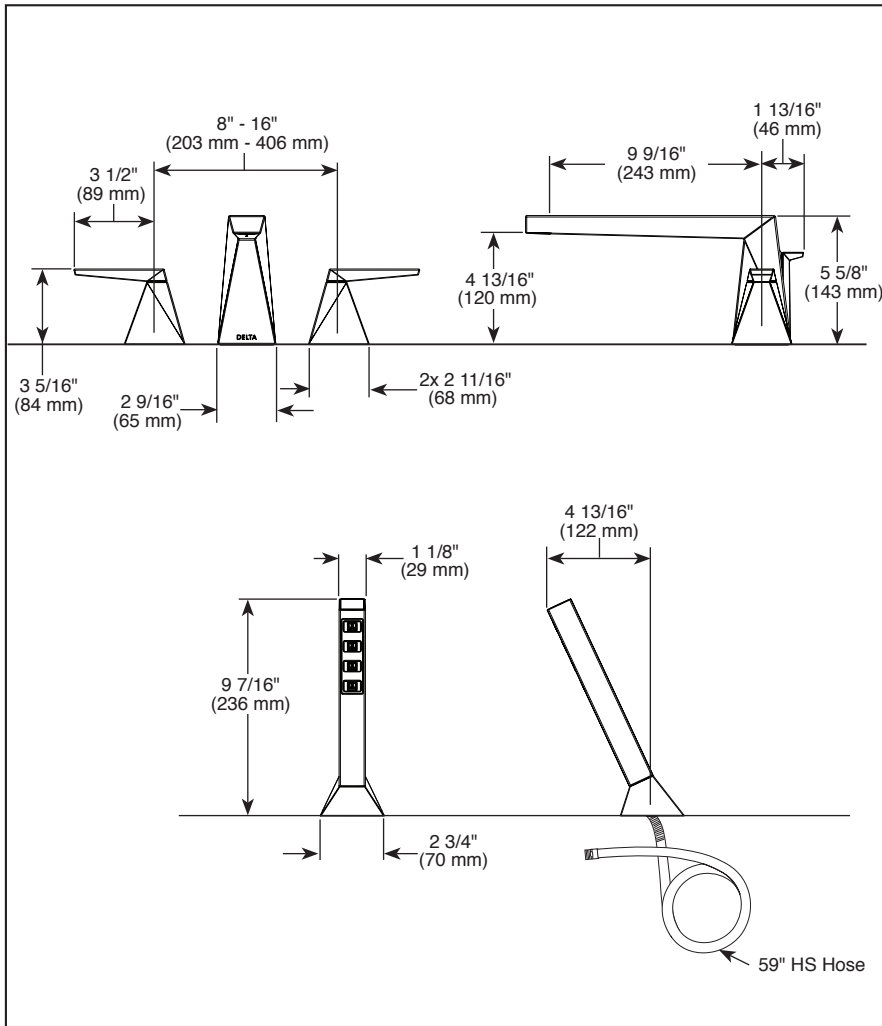

Submitted Model No.: _____

Specific Features: _____

▲ Designate proper finish suffix

see what Delta can do™

ROMAN TUB/WHIRLPOOL FAUCET TRIM

- Trillian™ Bath Collection
- Three Hole Installation (T2743 Series)
- Four Hole Installation (T4743 Series)

STANDARD SPECIFICATIONS:

- Temperature and volume controlled with handles
- Rough-In kit must also be ordered to complete installation (R4707 for four hole and R2707 for three hole). There are separate specification sheets on each rough-in kit if more details are required.
- Hand shower includes certified double check valves for backflow prevention (T4743)
- Hand shower max flow rate 1.75 gpm @ 80 psi, 6.6 L/min @ 550 kPa
- Red/blue indicators

COMPLIES WITH:

- ASME A112.18.1 / CSA B125.1
- Indicates compliance to ICC/ANSI A117.1 - Valve control only
- EPA WaterSense® - Applies to T2743-▲ & T4743-▲-PR only

Delta reserves the right (1) to make changes in specifications and materials, and (2) to change or discontinue models, both without notice or obligation. Dimensions are for reference only. See current full-line price book or www.deltafaucet.com for finish options and product availability.