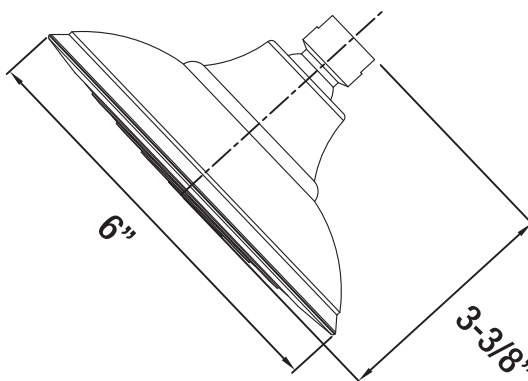

* All measurements are nominal. Please verify before actual installation.

Warranty and Codes

This product comes complete with installation, operating, care and maintenance instructions. This PROFLO faucet carries a limited lifetime warranty when installed in residential applications. The warranty is five years in commercial applications. This product meets ASME: A112.18.1. Compliant with lead content requirements of US Senate Bill S.3874.