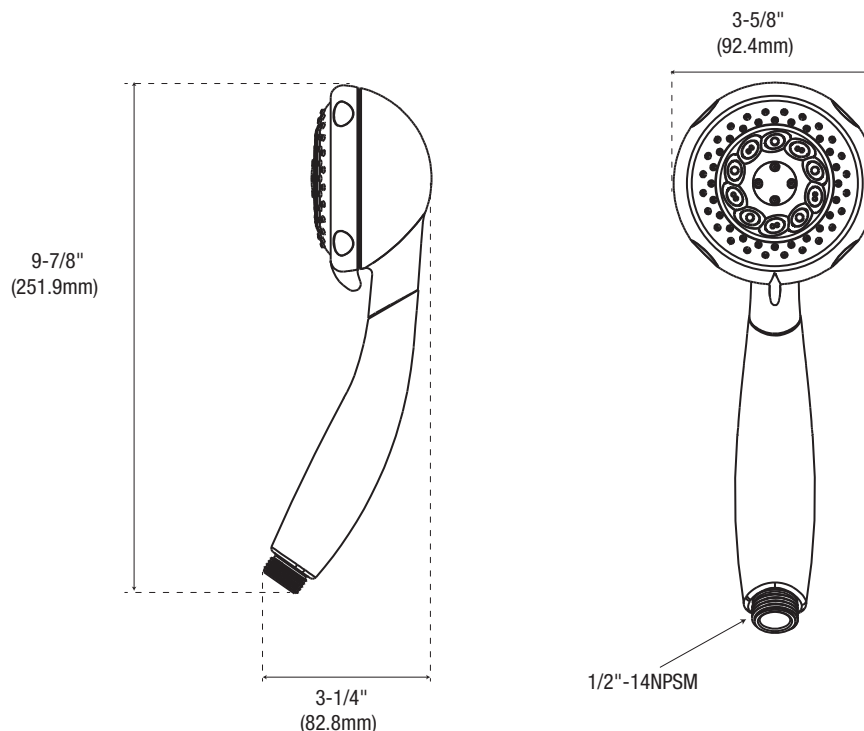

Product Specification

* All measurements are nominal. Please verify before actual installation.

Warranty and Codes

This product comes complete with installation, operating, care and maintenance instructions. This PROFLO faucet carries a limited lifetime warranty when installed in residential applications. The warranty is five years in commercial applications. This product meets ASME: A112.18.1 / CSA: B125.1.

©2021 Ferguson Enterprises, LLC. FG 10/2021-D

PROFLO.COM