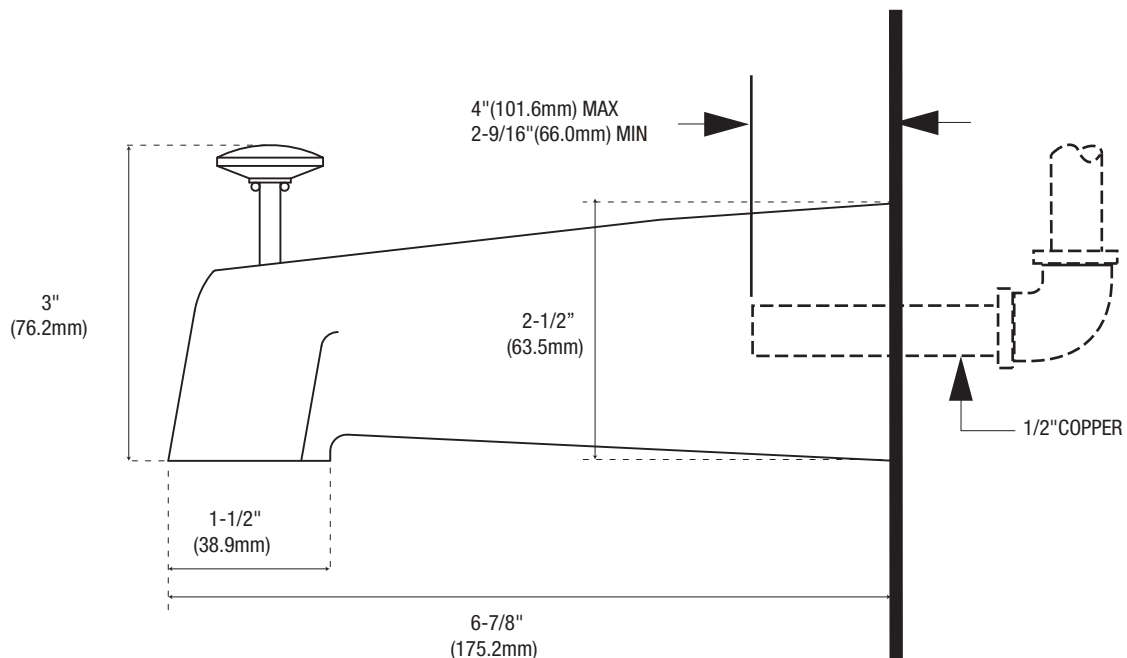

Product Specification

* All measurements are nominal. Please verify before actual installation.

Warranty and Codes

This product comes complete with installation, operating, care and maintenance instructions. This PROFLO faucet carries a limited lifetime warranty when installed in residential applications. The warranty is five years in commercial applications. This product meets ASME: A112.18.1.