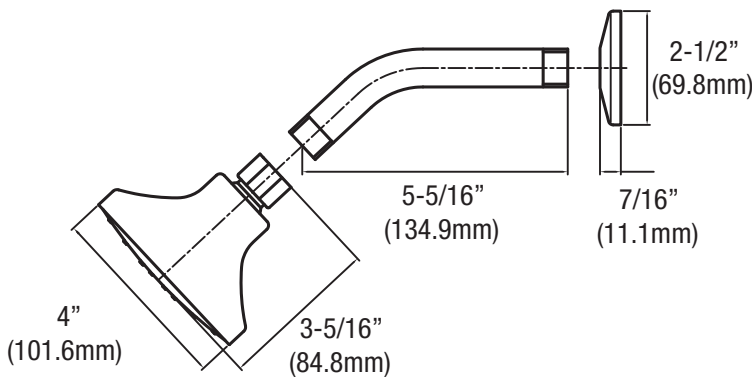

Specifications

PF6820G SERIES ALVORD SINGLE HANDLE SHOWER ONLY TRIM KIT

Product Features

- Metal lever handle
- Brass shower arm and flange
- Single function showerhead with easy-clean rubber nozzles
- 100% factory pressure tested
- 1.75 gpm flow showerhead
- cUPC/IAPMO Listed
- ADA Compliant
- WaterSense Certified
- Use with PF4001 series valve

PF6820GCP

Model Numbers:

- PF6820GCP Chrome
- PF6820GZBN Brushed nickel

Product Specifications

* All measurements are nominal. Please verify before actual installation.

Warranty and Codes

This product comes complete with installation, operating, care and maintenance instructions. This PROFLO faucet carries a limited lifetime warranty when installed in residential applications. The warranty is five years in commercial applications. This product meets ASME: A112.18.1. Compliant with lead content requirements of US Senate Bill S.3874.