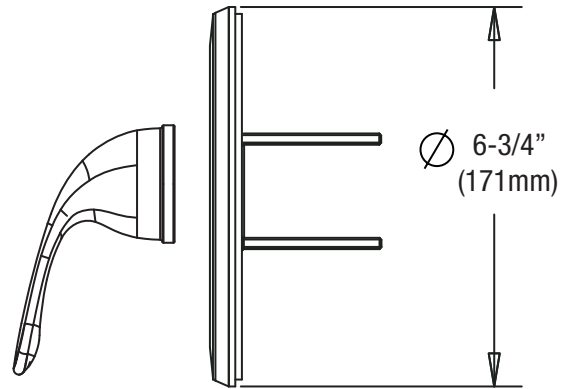

Specifications

PF6820G SERIES ALVORD SINGLE HANDLE SHOWER ONLY TRIM KIT

Product Features

- Metal lever handle
- Brass shower arm and flange
- Single function showerhead with easy-clean rubber nozzles
- 100% factory pressure tested
- 1.75 gpm flow showerhead
- cUPC/IAPMO Listed
- ADA Compliant
- WaterSense Certified
- Use with PF4001 series valve

PF6820GCP

Model Numbers:

- PF6820GCP Chrome
- PF6820GZBN Brushed nickel

Product Specifications

* All measurements are nominal. Please verify before actual installation.

Warranty and Codes

This product comes complete with installation, operating, care and maintenance instructions. This PROFLO faucet carries a limited lifetime warranty when installed in residential applications. The warranty is five years in commercial applications. This product meets ASME: A112.18.1. Compliant with lead content requirements of US Senate Bill S.3874.