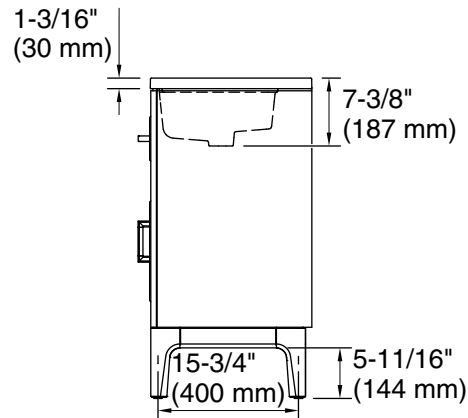

Technical Information

All product dimensions are nominal.

Notes

Install this product in accordance with the installation instructions.