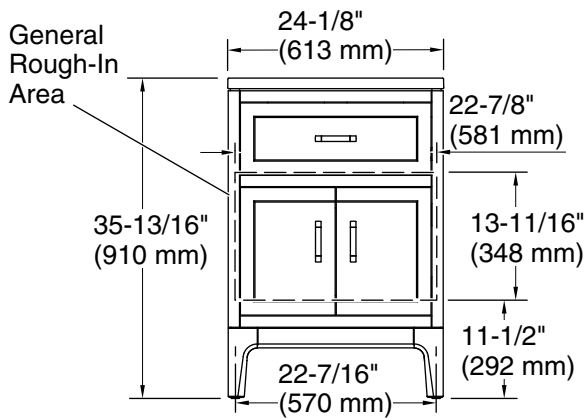

Technical Information

All product dimensions are nominal.

Notes

Install this product in accordance with the installation instructions.