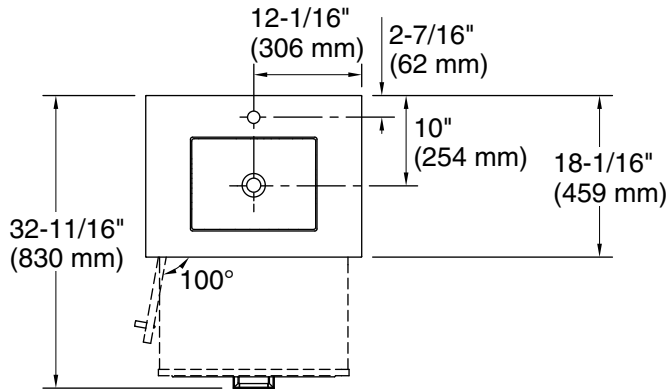

Waste Pipe Location Information