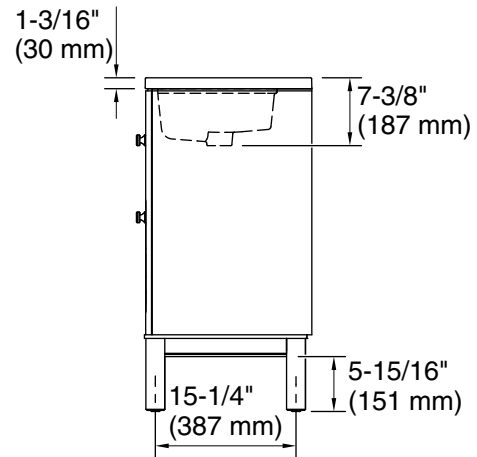

Technical Information

All product dimensions are nominal.

Notes

Install this product according to the installation instructions.