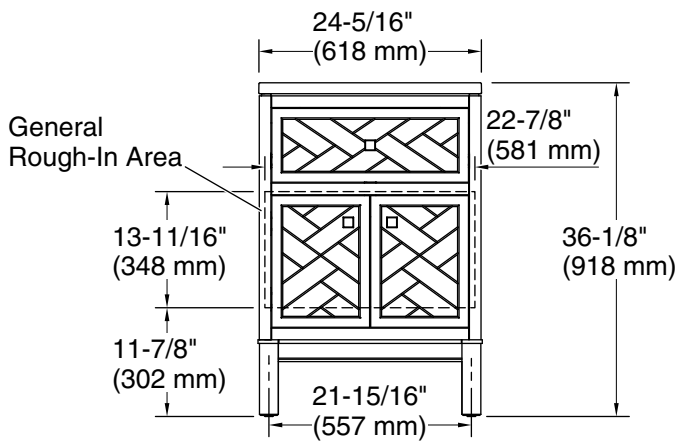

Waste Pipe Location Information