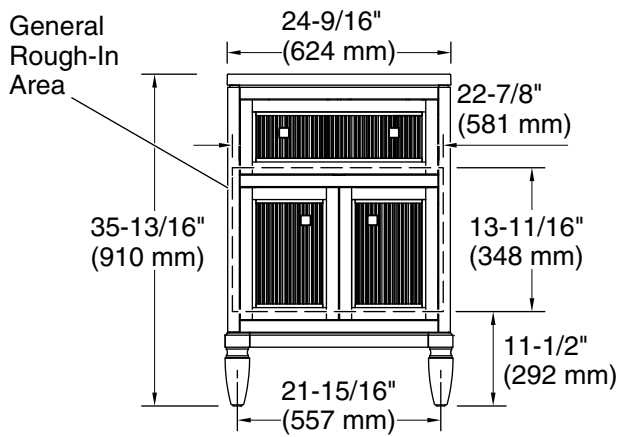

## Features

- One full-extension 12¾" (325 mm) drawer with soft-close side-mount slides.
- Three-way adjustable soft-close door hinges with 100° opening capability for easy cabinet access.
- 18" (457 mm) cabinet interior provides ample storage space.
- Finish-matched cabinet interior offers generous clearance for plumbing.
- Quartz vanity top adds beauty and long-lasting durability.
- Customize your storage with optional accessories such as floor liners, drawer organizers, and perfectly sized containers (sold separately).
- Coordinates with K-33542 upgraded hardware finishes, K-25814 quartz backsplash, and K-25819 quartz side splash (sold separately).

### Technical Information

All product dimensions are nominal.