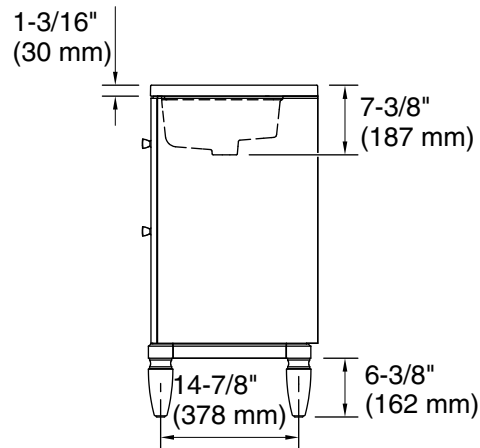

## Features

- One full-extension 12¾" (325 mm) drawer with soft-close side-mount slides.
- Three-way adjustable soft-close door hinges with 100° opening capability for easy cabinet access.
- 18" (457 mm) cabinet interior provides ample storage space.
- Finish-matched cabinet interior offers generous clearance for plumbing.
- Quartz vanity top adds beauty and long-lasting durability.
- Customize your storage with optional accessories such as floor liners, drawer organizers, and perfectly sized containers (sold separately).
- Coordinates with K-33542 upgraded hardware finishes, K-25814 quartz backsplash, and K-25819 quartz side splash (sold separately).

### Technical Information

All product dimensions are nominal.