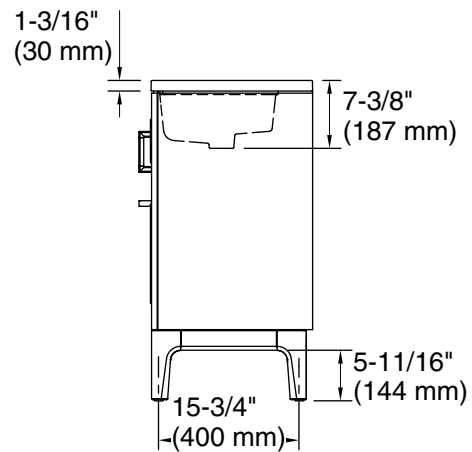

Technical Information

All product dimensions are nominal.

Notes

Install this product according to the installation instructions.