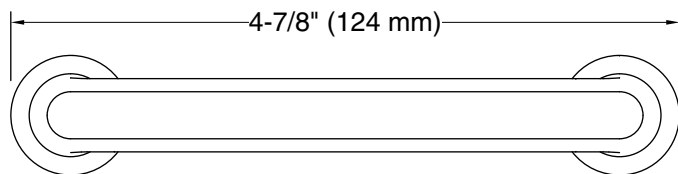

Winnow™
5" cabinet pull
K-33584

Features

- Simple bar pull with rounded edges; coordinates with Winnow cabinets to complete your bathroom.

Material

- Premium material construction for durability and reliability.
- KOHLER finishes resist corrosion and tarnishing.

Installation

- Installation hardware and template included.

Recommended Products/Accessories

- K-33577-ASB 24" bathroom vanity set
- K-33578-ASB 30" bathroom vanity set
- K-33579-ASB 36" bathroom vanity set
- K-33580-ASB 48" bathroom vanity set
- K-33581-ASB 60" bathroom vanity set
- K-33582-ASB 70" x 24" linen tower
- K-33583-ASB 28" x 24" wall cabinet

Codes/Standards

EPA TSCA Title VI
CARB P2

KOHLER® One-Year Limited Warranty

See website for detailed warranty information.

Technical Information

All product dimensions are nominal.

Material: Zinc