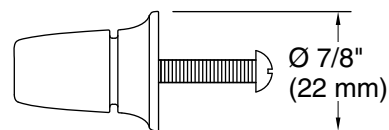

Technical Information

All product dimensions are nominal.

Material: Zinc