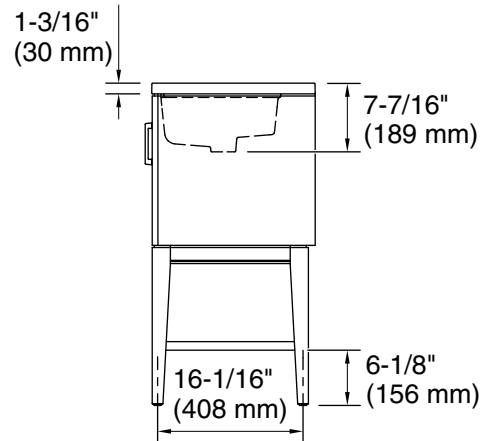

Technical Information

All product dimensions are nominal.

Notes

Install this product according to the installation instructions.