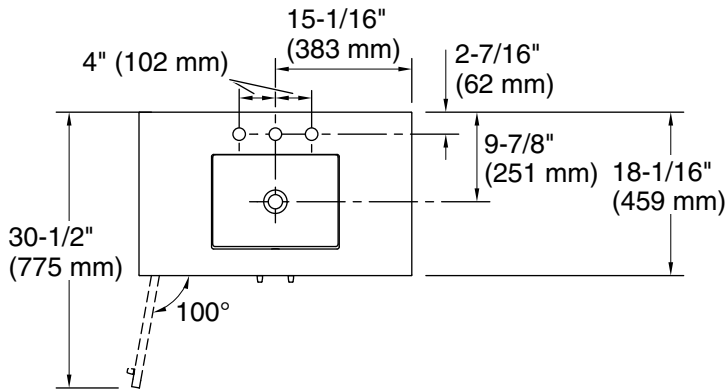

Waste Pipe Location Information