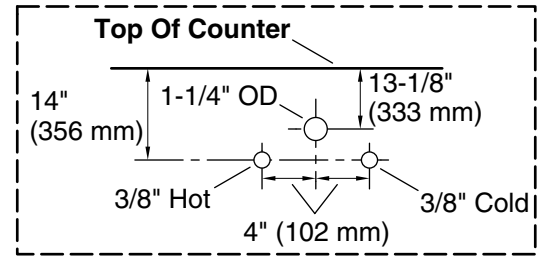

Waste Pipe Location Information