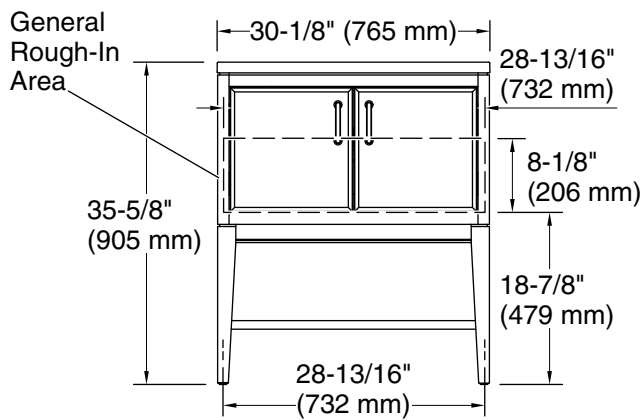

Technical Information

All product dimensions are nominal.

Notes

Install this product according to the installation instructions.