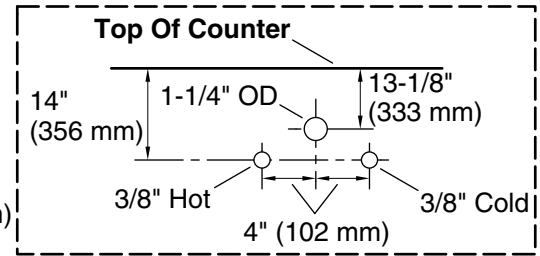

Waste Pipe Location Information