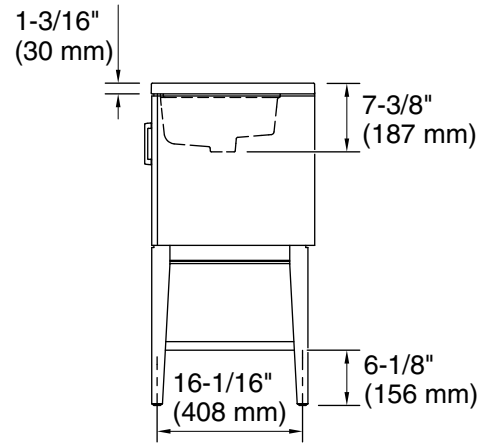

Technical Information

All product dimensions are nominal.

Notes

Install this product according to the installation instructions.