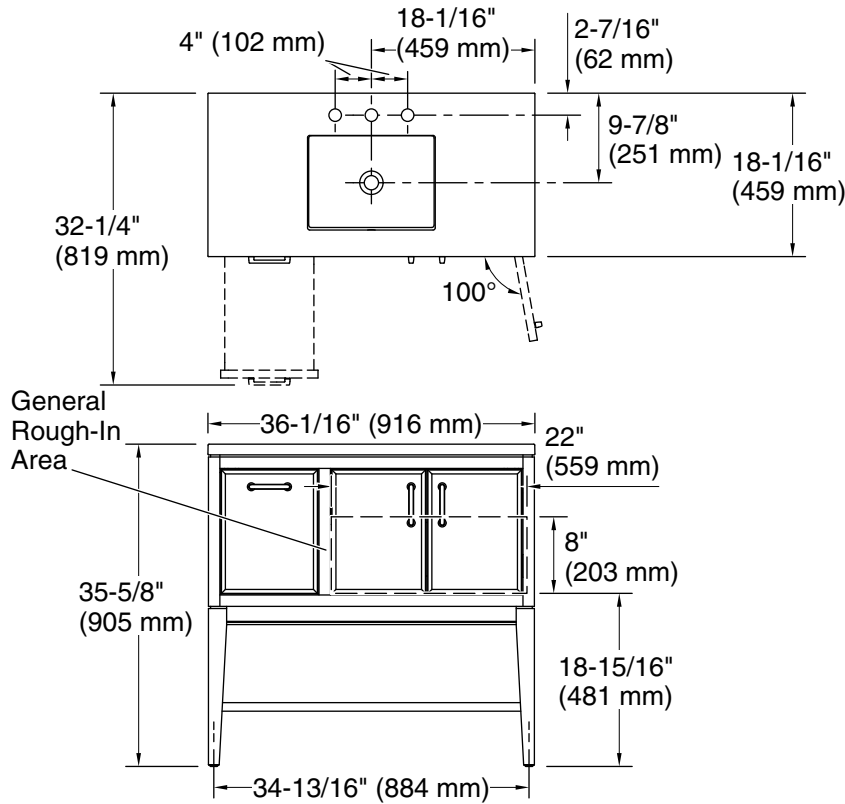

Waste Pipe Location Information