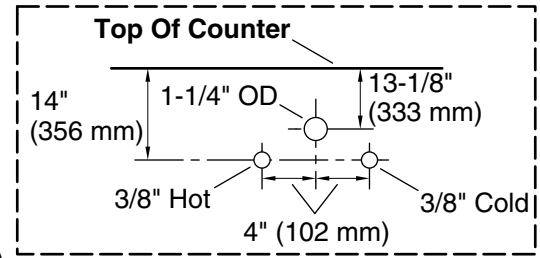

Waste Pipe Location Information