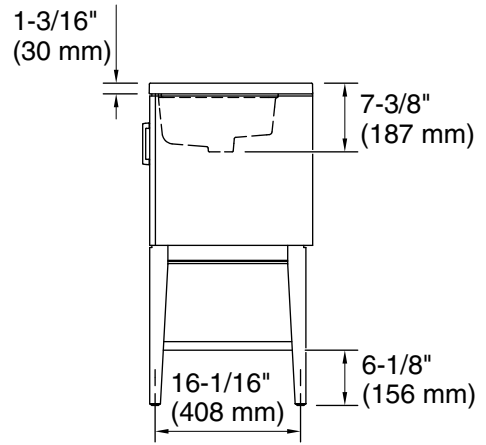

## Features

- Two full-extension 12¾" (325 mm) drawers with soft-close side-mount slides.
- Three-way adjustable soft-close door hinges with 100° opening capability for easy cabinet access.
- 18" (457 mm) cabinet interior provides ample storage space.
- Finish-matched cabinet interior offers generous clearance for plumbing.
- Quartz vanity top adds beauty and long-lasting durability.
- Customize your storage with optional accessories such as floor liners, drawer organizers, and perfectly sized containers (sold separately).
- Coordinates with K-33584 upgraded hardware finishes, K-25817 quartz backsplash, and K-25819 quartz side splash (sold separately).

### Technical Information

All product dimensions are nominal.