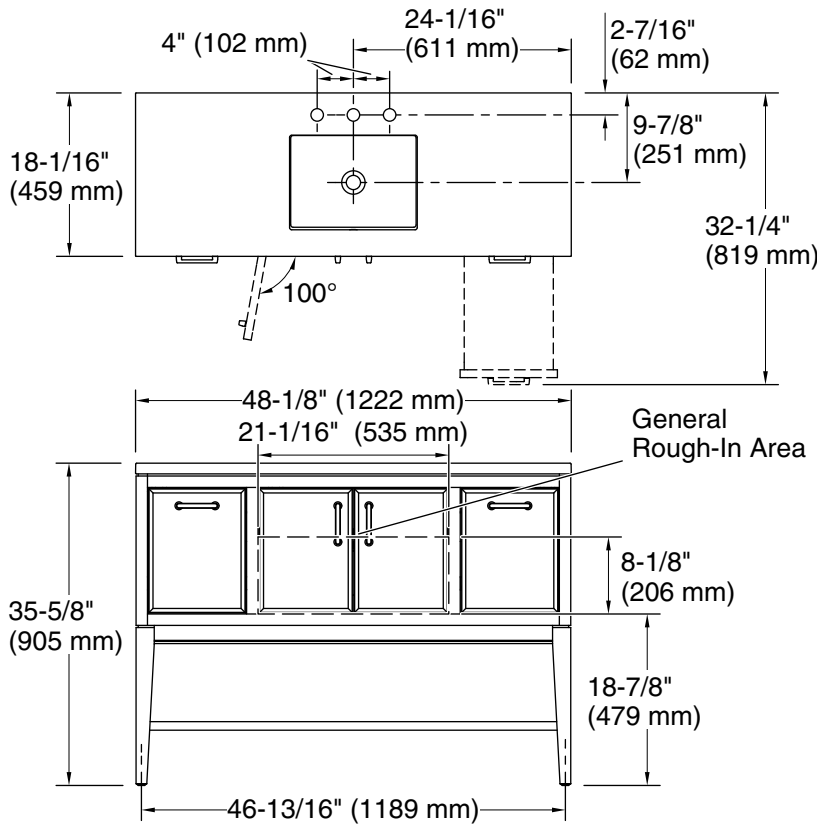

Waste Pipe Location Information