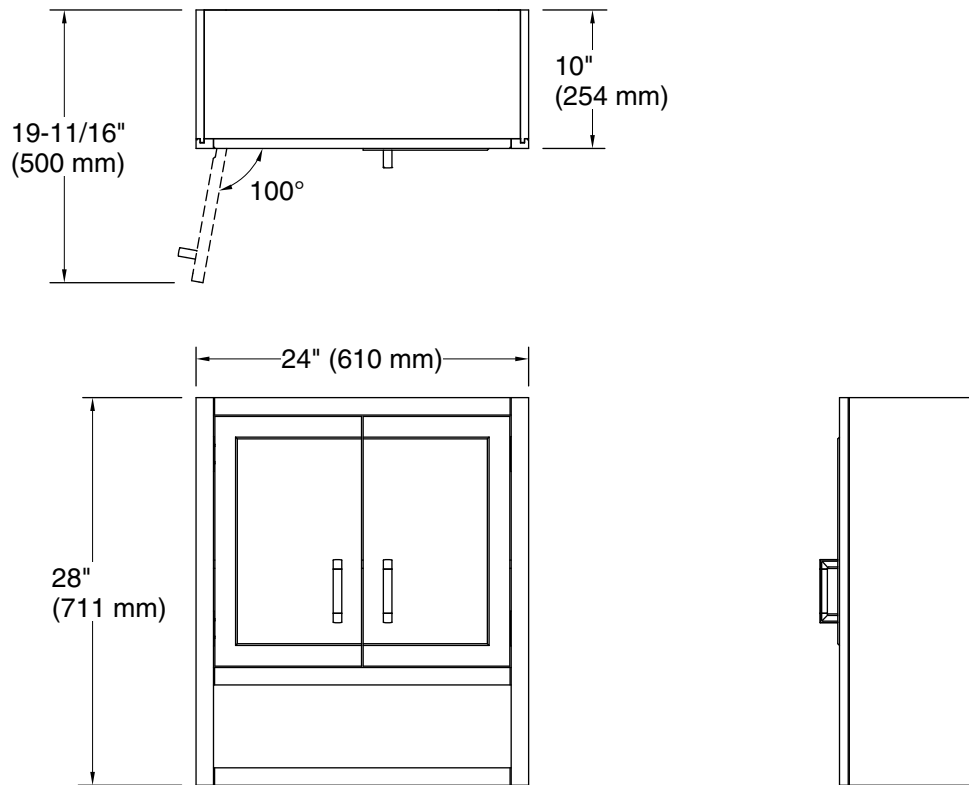

Technical Information

All product dimensions are nominal.

Notes

Install this product according to the installation instructions.