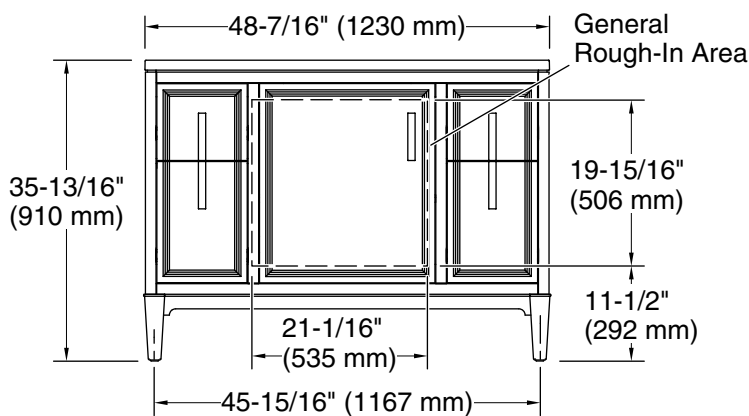

Features

- Four full-extension 12¾" (325 mm) drawers with soft-close side-mount slides.
- Three-way adjustable soft-close door hinges with 100° opening capability for easy cabinet access.
- 18" (457 mm) cabinet interior provides ample storage space.
- Finish-matched cabinet interior offers generous clearance for plumbing.
- Quartz vanity top adds beauty and long-lasting durability.
- Customize your storage with optional accessories such as floor liners, drawer organizers, and perfectly sized containers (sold separately).
- Coordinates with K-33550 upgraded hardware finishes, K-25817 quartz backsplash, and K-25819 quartz side splash (sold separately).

Technical Information

All product dimensions are nominal.

Notes

Install this product according to the installation instructions.