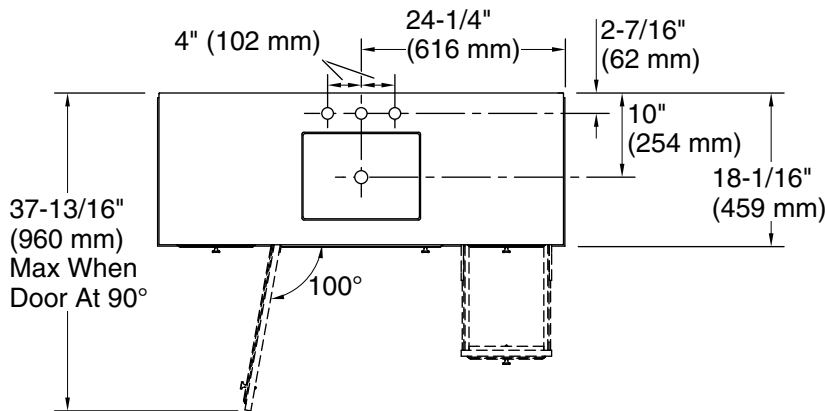

Features

- Four full-extension 12¾" (325 mm) drawers with soft-close side-mount slides.
- Three-way adjustable soft-close door hinges with 100° opening capability for easy cabinet access.
- 18" (457 mm) cabinet interior provides ample storage space.
- Finish-matched cabinet interior offers generous clearance for plumbing.
- Quartz vanity top adds beauty and long-lasting durability.
- Customize your storage with optional accessories such as floor liners, drawer organizers, and perfectly sized containers (sold separately).
- Coordinates with K-33550 upgraded hardware finishes, K-25817 quartz backsplash, and K-25819 quartz side splash (sold separately).

K-33585
K-33586
K-33587
K-33588
K-27933
K-25817 4" x 48" quartz backsplash
K-27936
K-33548-ASB 70" x 24" linen tower
K-33549-ASB 28" x 24" wall cabinet
K-33550 5½" cabinet pull

Optional Products/Accessories

K-25819 4" x 18" quartz side splash

Codes/Standards

ASME A112.19.2/CSA B45.1
EPA TSCA Title VI
CARB P2

KOHLER® One-Year Limited Warranty

See website for detailed warranty information.

Waste Pipe Location Information

Technical Information

All product dimensions are nominal.

Notes

Install this product according to the installation instructions.