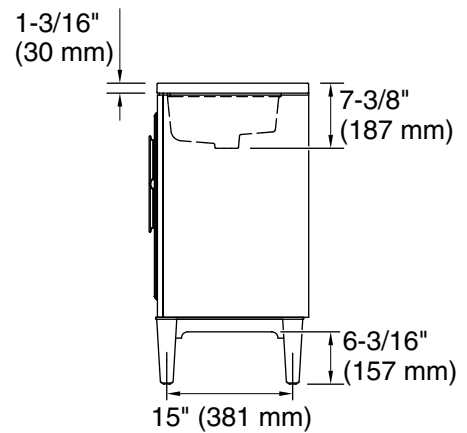

Features

- Four full-extension 12¾" (325 mm) drawers with soft-close side-mount slides.
- Three-way adjustable soft-close door hinges with 100° opening capability for easy cabinet access.
- 18" (457 mm) cabinet interior provides ample storage space.
- Finish-matched cabinet interior offers generous clearance for plumbing.
- Quartz vanity top adds beauty and long-lasting durability.
- Customize your storage with optional accessories such as floor liners, drawer organizers, and perfectly sized containers (sold separately).
- Coordinates with K-33550 upgraded hardware finishes, K-25817 quartz backsplash, and K-25819 quartz side splash (sold separately).

K-33585
K-33586
K-33587
K-33588
K-27933
K-25817 4" x 48" quartz backsplash
K-27936
K-33548-ASB 70" x 24" linen tower
K-33549-ASB 28" x 24" wall cabinet
K-33550 5½" cabinet pull

Optional Products/Accessories

K-25819 4" x 18" quartz side splash

Codes/Standards

ASME A112.19.2/CSA B45.1
EPA TSCA Title VI
CARB P2

KOHLER® One-Year Limited Warranty

See website for detailed warranty information.

Waste Pipe Location Information

Technical Information

All product dimensions are nominal.

Notes

Install this product according to the installation instructions.