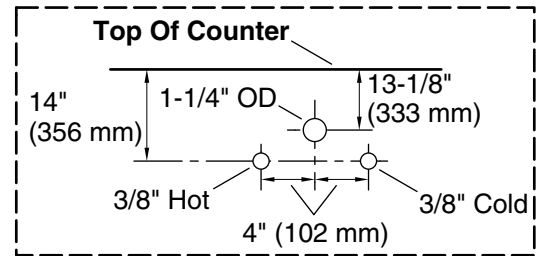

Features

- Four full-extension 12¾" (325 mm) drawers with soft-close side-mount slides.
- Three-way adjustable soft-close door hinges with 100° opening capability for easy cabinet access.
- 18" (457 mm) cabinet interior provides ample storage space.
- Finish-matched cabinet interior offers generous clearance for plumbing.
- Quartz vanity top adds beauty and long-lasting durability.
- Customize your storage with optional accessories such as floor liners, drawer organizers, and perfectly sized containers (sold separately).
- Coordinates with K-33550 upgraded hardware finishes, K-25817 quartz backsplash, and K-25819 quartz side splash (sold separately).

K-33585
K-33586
K-33587
K-33588
K-27933
K-25817 4" x 48" quartz backsplash
K-27936
K-33548-ASB 70" x 24" linen tower
K-33549-ASB 28" x 24" wall cabinet
K-33550 5½" cabinet pull

Optional Products/Accessories

K-25819 4" x 18" quartz side splash

Codes/Standards

ASME A112.19.2/CSA B45.1
EPA TSCA Title VI
CARB P2

KOHLER® One-Year Limited Warranty

See website for detailed warranty information.

Waste Pipe Location Information

Technical Information

All product dimensions are nominal.

Notes

Install this product according to the installation instructions.