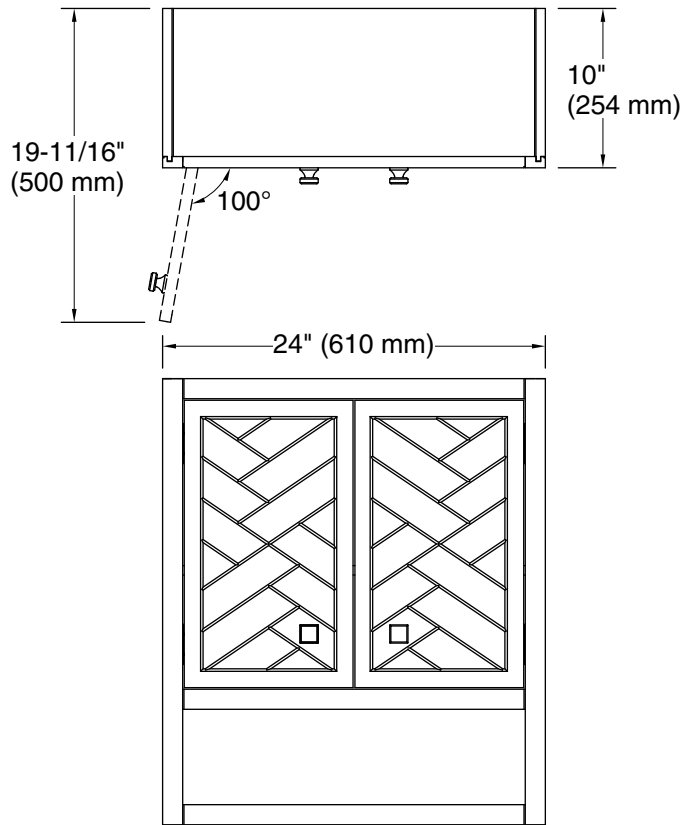

Technical Information

All product dimensions are nominal.

Notes

Install this product according to the installation instructions.