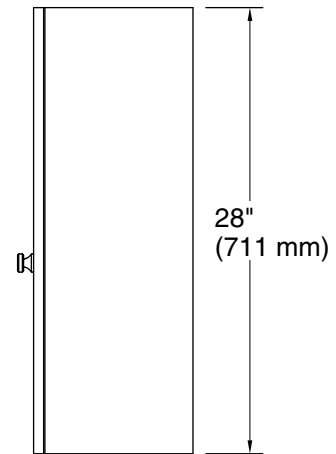

Technical Information

All product dimensions are nominal.

Notes

Install this product according to the installation instructions.