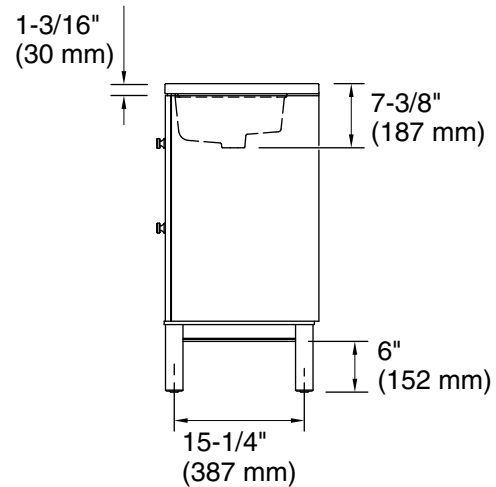

## Features

- Two full-extension 12¾" (325 mm) drawers with soft-close side-mount slides.
- Three-way adjustable soft-close door hinges with 100° opening capability for easy cabinet access.
- 18" (457 mm) cabinet interior provides ample storage space.
- Finish-matched cabinet interior offers generous clearance for plumbing.
- Quartz vanity top adds beauty and long-lasting durability.
- Customize your storage with optional accessories such as floor liners, drawer organizers, and perfectly sized containers (sold separately).
- Coordinates with K-33534 upgraded hardware finishes, K-25816 quartz backsplash, and K-25819 quartz side splash (sold separately).

### Technical Information

All product dimensions are nominal.